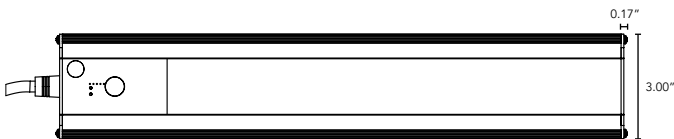

- L bracket or magnetic mounting makes installation easy.
- Vacancy/occupancy sensors ensure fixture is energy efficient. User can select either vacancy or occupancy on sensor.
- Sensor range of either 85° or 120°.
- Many options in color temperature to suit a range of projects.
- Available for temporary or permanent installation.
- Boca Flasher's patented CleanDim® technology ensures even dimming from 0-100%.
- Fixture comes with diffused lens standard. Call Boca Flasher for more options.
- Clean Light option allows temporary light output boost.
- Interior installations only.
- Maximum of 30 LED boards per power feed.

PRODUCT SPECIFICATIONS:

Task	COLOR OPTION	VOLTAGE	FINISH	OCCUPANCY / VACANCY SENSOR	MOUNTING	WIRING	OPTION
S Satellite	2700K	120V	W White	NS No Sensor	MB Magnetic Bars This option is not available with hardwiring (HW)	EP Three Prong Plug	
M Master (Masters have on/off dimming & optional occ/vac sensor)	3000K	277V		85° 85° x 75°	LB L-Shaped Bracket	HW Hardwired	
	3500K			120° 120° x 90°			
	4000K						
	5000K						

DIMENSIONS:

Plan View

Elevation View

TASK

Shallow Profile LED Fixture

TECHNICAL SPECIFICATIONS:

WATTAGE	Clean Boost: 15 / Hi: 9 / Mid: 5 / Lo: 3
INPUT VOLTAGE	90-120VAC 230-277VAC
INPUT CURRENT	Model Dependent
CONTROL	Integral touch dimmer, vacancy / occupancy sensor standard*
LED SPACING	1" x 1.5" on center
LENGTH	Master fixture 16" - 88": satellite fixtures 13" - 91" 6" increments allow 1" for each L-Bracket and 2" for power feed cable.
TOTAL HEIGHT	0.85" (not including clip)
TOTAL WIDTH	3.03"
COLOR OPTIONS	2700K, 3000K, 3500K, 4000K, 5000K
MOUNTING	L-Bracket or Magnetic Bar
AVAILABLE OPTICS	120°
RATING	Interior Only
COLOR RENDERING INDEX (CRI)	90 + CRI
POWER CABLE	UL Standard 6 ft.