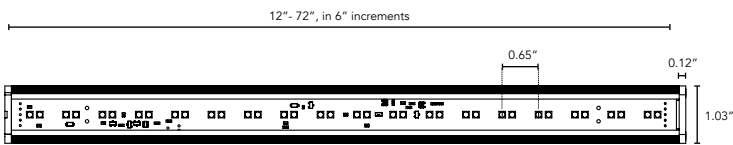

NANOTUNE

Tunable White Light Line Voltage Small Profile Linear LED Fixture

Customer:

Date:

Type:

Project:

- Three diode array for precise white tuning.
- 2 channel control via Boca NanoRouter (DMX based).
- Compact, variable light fixture for dry location use only.
- Fixture comes in 6" increments (12" minimum).
- Many options and accessories to suit a range of projects.
- Integrates with Boca Wireless DMX Router system for ease of installation and control.
- Operates with standard 512 DMX controller.
- White or black finish, check factory for availability.
- Total linear feet per power feed: 76 ft. @ 120V or 156 ft. @ 277V
- Contact Boca Flasher for tips with custom installations.

PRODUCT SPECIFICATIONS:

	WATTAGE	COLOR OPTION	OPTIC	VOLTAGE	FINISH	MOUNTING	LENS	BAFFLE (Not Available with 10° Optics)
Nanotune	6W	2000K 2400K 2700K 3000K 3500K 4000K 5000K Choose Low End or High End	15°x40° 10° 120°	90V-120V	W White B Black	F Fixed H Hinge	C Clear CLD Clear Light Diffused (Not Available with Optics) HD Heavy Diffused (Not Available with Optics)	SQ Square SL Slanted

DIMENSIONS:

Plan View

Elevation View

*Third Clip Required for 48" and Larger Fixtures

NANOTUNE

Tuneable White Light Line Voltage Small
Profile Linear LED Fixture

TECHNICAL SPECIFICATIONS:

WATTAGE	6 watts per linear ft.
INPUT VOLTAGE	90-120V
CONTROL	2-Channel DMX (NanoRouter)
POWER CABLE	UL Standard 6 ft.
LENGTH	12-72", in 6" increment
TOTAL WIDTH	1.04"
TOTAL HEIGHT	0.82" (not including clip)
COLOR OPTIONS	2000K, 2400K, 2700K, 3000K, 3500K, 4000K, 5000K
MOUNTING	Fixed, Hinge
AVAILABLE OPTICS	10°, 15°×40°, 120°
COLOR RENDERING INDEX (CRI)	90 + CRI
FINISH OPTICS	White or Black High temp ABS Plastic
TOTAL LINEAR FT. PER POWER FEED	76ft. @ 120V 156ft. @ 227V