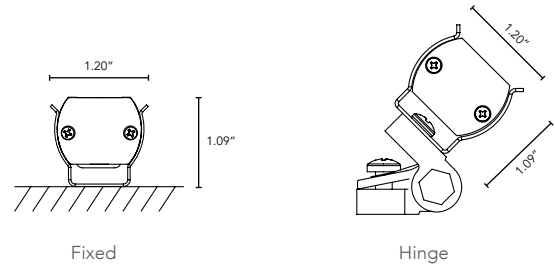

NANO WARM DIM

Micro Profile LED Task and Cove Fixture with Warm Dim

TECHNICAL SPECIFICATIONS:

WATTAGE	6 watts per linear ft.
INPUT VOLTAGE	90-120V 230-277V
CONTROL	Leading Edge/Trailing Edge line dimmer
LED SPACING	0.65" on center
LENGTH	12-72", in 6" increment
TOTAL WIDTH	1.03"
TOTAL HEIGHT	0.82" (not including clip)
INPUT CURRENT	54mA @ 120V 24mA @ 277V
MOUNTING	Fixed, Hinge
AVAILABLE OPTICS	15×40°, 120°
FINISH OPTICS	White or Black High Temp. ABS Plastic
COLOR OPTIONS	2000K-3000K - (Contact Factory for other Options)
TOTAL LINEAR FT. PER POWER FEED	76ft. @ 120V, 156ft. @ 277V
RATING	IP50 Dry
COLOR RENDERING INDEX (CRI)	90 + CRI

MOUNTING INFORMATION:

- For vertical installation please contact the factory for specific mounting instructions.
- For installations above 4' please contact the factory.

LUMINAIRE INFORMATION:

IES Files Pending

- Specific Files Available On Request