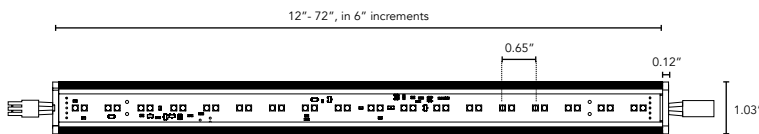

- Compact, variable light fixture.
- Fixture comes in 6" increments with a 12" minimum.
- Boca's patented CleanDim® technology ensures even dimming from 0-100%.
- Standard range shifts the color temperature from 3000K to 2000K as the fixture is dimmed.
- Designer selectable color ranges to suit a variety of projects, call factory for additional options.
- Uses standard line voltage dimming.
- Fixtures are compatible with both forward and reverse phase dimming or can use Boca's SDS module for 0-10V, Dali or DMX Dimming.
- Interior installations only.
- Total linear feet per power feed; 76 ft. @ 120V or 156ft. @ 277V
- Contact Boca Flasher for tips with custom installation procedures.

PRODUCT SPECIFICATIONS:

	WATTAGE	COLOR OPTION	VOLTAGE	OPTIC	FINISH	MOUNTING	LENS	BAFFLE <small>(Not Available with 10° Optics)</small>	REFLECTOR
Nano Warm Dim	6W	2000K-3000K <small>(Contact Factory for other Options)</small>	120V 277V	10° 15°x40° 120°	W White B Black	F Fixed H Hinge	C Clear CLD Clear Light Diffused <small>(Not Available with Optics)</small> HD Heavy Diffused <small>(Not Available with Optics)</small>	SQ Square SL Slanted	N No Y Yes <small>(Not Available with Optics)</small>

DIMENSIONS:

Plan View

Elevation View

*Third Clip Required for 48" and Larger Fixtures

NANO WARM DIM

Micro Profile LED Task and Cove Fixture with Warm Dim

TECHNICAL SPECIFICATIONS:

WATTAGE	6 watts per linear ft.
INPUT VOLTAGE	90-120V 230-277V
CONTROL	Leading Edge/Trailing Edge line dimmer
LED SPACING	0.65" on center
LENGTH	12-72", in 6" increment
TOTAL WIDTH	1.03"
TOTAL HEIGHT	0.82" (not including clip)
INPUT CURRENT	54mA @ 120V 24mA @ 277V
MOUNTING	Fixed, Hinge
AVAILABLE OPTICS	15×40°, 120°
FINISH OPTICS	White or Black High Temp. ABS Plastic
COLOR OPTIONS	2000K-3000K - (Contact Factory for other Options)
TOTAL LINEAR FT. PER POWER FEED	76ft. @ 120V, 156ft. @ 277V
RATING	IP50 Dry
COLOR RENDERING INDEX (CRI)	90 + CRI