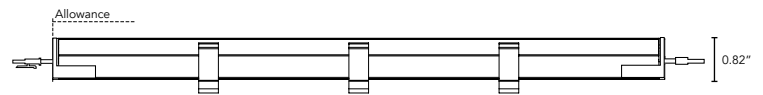

- Compact, variable light fixture.
- Fixture comes in 6" increments with a 12" minimum.
- Boca's patented CleanDim® technology ensures even dimming from 0-100%.
- Standard range shifts the color temperature from 3000K to 2000K as the fixture is dimmed.
- Designer selectable color ranges to suit a variety of projects, call factory for additional options.
- Uses standard line voltage dimming.
- Fixtures are compatible with both forward and reverse phase dimming or can use Boca's SDS module for 0-10V, Dali or DMX Dimming.
- Interior installations only.
- Total linear feet per power feed; 76 ft. @ 120V or 156ft. @ 277V
- Contact Boca Flasher for tips with custom installation procedures.

PRODUCT SPECIFICATIONS:

	WATTAGE	COLOR OPTION	VOLTAGE	OPTIC	FINISH	MOUNTING	LENS	BAFFLE <small>(Not Available with 10° Optics)</small>	REFLECTOR
Nano Warm Dim	6W	2000K-3000K <small>(Contact Factory for other Options)</small>	120V 277V	10° 15°x40° 120°	W White B Black	F Fixed H Hinge	C Clear CLD Clear Light Diffused <small>(Not Available with Optics)</small> HD Heavy Diffused <small>(Not Available with Optics)</small>	SQ Square SL Slanted	N No Y Yes <small>(Not Available with Optics)</small>

DIMENSIONS:

Plan View

Elevation View

*Third Clip Required for 48" and Larger Fixtures

NANO WARM DIM

Micro Profile LED Task and Cove Fixture with Warm Dim

TECHNICAL SPECIFICATIONS:

WATTAGE	6 watts per linear ft.
INPUT VOLTAGE	90-120V 230-277V
CONTROL	Leading Edge/Trailing Edge line dimmer
LED SPACING	0.65" on center
LENGTH	12-72", in 6" increment
TOTAL WIDTH	1.03"
TOTAL HEIGHT	0.82" (not including clip)
INPUT CURRENT	54mA @ 120V 24mA @ 277V
MOUNTING	Fixed, Hinge
AVAILABLE OPTICS	15×40°, 120°
FINISH OPTICS	White or Black High Temp. ABS Plastic
COLOR OPTIONS	2000K-3000K - (Contact Factory for other Options)
TOTAL LINEAR FT. PER POWER FEED	76ft. @ 120V, 156ft. @ 277V
RATING	IP50 Dry
COLOR RENDERING INDEX (CRI)	90 + CRI