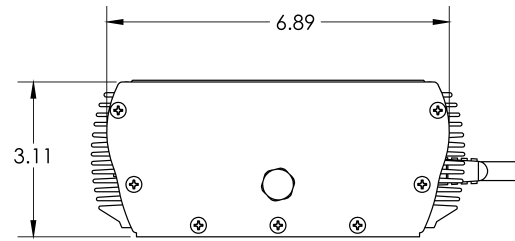

1 PLAN VIEW

2 ELEVATION VIEW

3 END CAP

MOUNTING OPTIONS

SWIVEL

LARGE SWIVEL

TECHNICAL DATA	
Parameter	Data
Power	64 Watts per linear ft.
Input Voltage	120Vac or 277Vac
Input Current per Linear Ft	590mA@120Vac, 255mA@277Vac
Control	DMX512, Wireless DMX
Power Cable Length	UL Standard 6ft
LED Spacing	1" on center
Fixture Length	1ft, 2ft or 4ft
Fixture Width	7.5"
Total Height (not including clips)	3.05"
Mounting	Swivel or Large Swivel Bracket
Available Optics	10°, 30°, 60°, 10°x 60°, 30°x 60°, 120°
Finish Options	Clear Anodized Aluminum
LED Color Options	RGB, RGB & White Mixing
Color Rendering Index	95 CRI (WM)
Ratings	Dry, IP65, IP68
Total Linear ft per 20A breaker	30ft@120Vac 60ft@277Vac
Total Linear ft per 15A breaker	25ft@120Vac 45ft@277Vac
Total Linear ft per Power Feed Transformer	Power Feed Wire Gauge Dependent N/A

 LED Lighting Systems, Technologies, & Manufacturing		PRODUCT NAME: SBL-MIX		
		FILE NAME: TECHNICAL SHEET	PART #: SBL-MIX	
508 South Military Trail Deerfield Beach FL, 33442		www.BocaFlasher.com (561) 989-5338	DRAWN BY: HYERI KANG	DATE: 03272020
THIS DOCUMENT IS CONFIDENTIAL AND PROTECTED BY COPYRIGHTS OF BOCA FLASHER INC.		DESIGN BY: LUIS ROSADO	APPROVED BY: M. PINDER	
SCALE:	SHEET: 1 OF 1	REV: B		