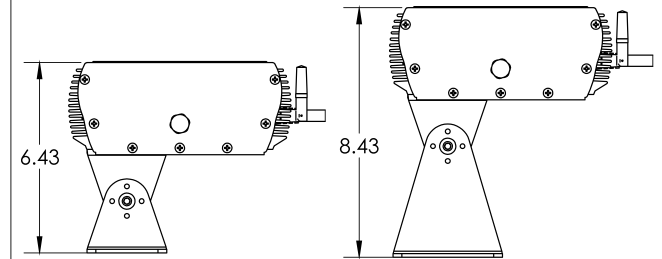

1 PLAN VIEW

2 ELEVATION VIEW

3 END CAP

MOUNTING OPTIONS

SWIVEL

LARGE SWIVEL

TECHNICAL DATA	
Parameter	Data
Power	64 Watts per linear ft.
Input Voltage	120Vac or 277Vac
Input Current per Linear Ft	590mA@120Vac, 255mA@277Vac
Control	DMX512, Wireless DMX
Power Cable Length	UL Standard 6ft
LED Spacing	1" on center
Fixture Length	1ft, 2ft or 4ft
Fixture Width	7.5"
Total Height (not including clips)	3.05"
Mounting	Swivel or Large Swivel Bracket
Available Optics	10°, 30°, 60°, 10°x 60°, 30°x 60°, 120°
Finish Options	Clear Anodized Aluminum
LED Color Options	RGB, RGB & White Mixing
Color Rendering Index	95 CRI (WM)
Ratings	Dry, IP65, IP68
Total Linear ft per 20A breaker	30ft@120Vac 60ft@277Vac
Total Linear ft per 15A breaker	25ft@120Vac 45ft@277Vac
Total Linear ft per Power Feed Transformer	Power Feed Wire Gauge Dependent N/A

 LED Lighting Systems, Technologies, & Manufacturing		PRODUCT NAME: SBL-MIX		
		FILE NAME: TECHNICAL SHEET	PART #: SBL-MIX	
508 South Military Trail Deerfield Beach FL, 33442		www.BocaFlasher.com (561) 989-5338	DRAWN BY: HYERI KANG	DATE: 03272020
THIS DOCUMENT IS CONFIDENTIAL AND PROTECTED BY COPYRIGHTS OF BOCA FLASHER INC.		DESIGN BY: LUIS ROSADO	APPROVED BY: M. PINDER	
SCALE:	SHEET: 1 OF 1	REV: B		