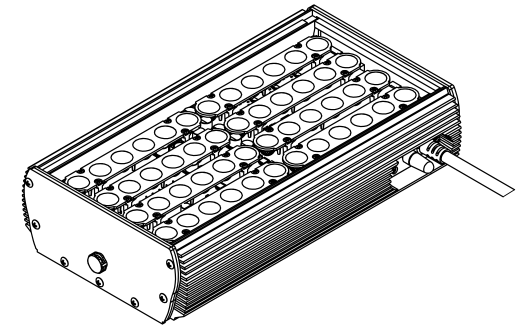

1 PLAN VIEW

2 ELEVATION VIEW

3 END CAP

MOUNTING OPTIONS

SWIVEL

LARGE SWIVEL

TECHNICAL DATA	
Parameter	Data
Power	64 Watts per linear ft.
Input Voltage	120Vac or 277Vac
Input Current per Linear Ft	590mA@120Vac, 255mA@277Vac
Control	DMX512, Wireless DMX
Power Cable Length	UL Standard 6ft
LED Spacing	1" on center
Fixture Length	1ft, 2ft or 4ft
Fixture Width	7.5"
Total Height (not including clips)	3.05"
Mounting	Swivel or Large Swivel Bracket
Available Optics	10°, 30°, 60°, 10°x 60°, 30°x 60°, 120°
Finish Options	Clear Anodized Aluminum
LED Color Options	RGB, RGB & White Mixing
Color Rendering Index	95 CRI (WM)
Ratings	Dry, IP65, IP68
Total Linear ft per 20A breaker	30ft@120Vac 60ft@277Vac
Total Linear ft per 15A breaker	25ft@120Vac 45ft@277Vac
Total Linear ft per Power Feed Transformer	Power Feed Wire Gauge Dependent N/A

 LED Lighting Systems, Technologies, & Manufacturing		PRODUCT NAME: SBL-MIX		
		FILE NAME: TECHNICAL SHEET	PART #: SBL-MIX	
508 South Military Trail Deerfield Beach FL, 33442		www.BocaFlasher.com (561) 989-5338	DRAWN BY: HYERI KANG	DATE: 03272020
THIS DOCUMENT IS CONFIDENTIAL AND PROTECTED BY COPYRIGHTS OF BOCA FLASHER INC.		DESIGN BY: LUIS ROSADO	APPROVED BY: M. PINDER	
SCALE:	SHEET: 1 OF 1	REV: B		