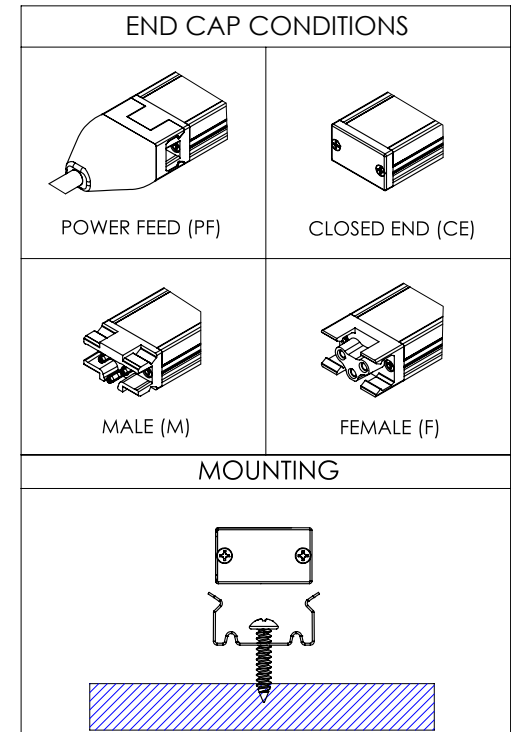

1 PLAN VIEW

2 ELEVATION VIEW

3 END CAP

4 SECTION

TECHNICAL DATA	
Parameter	Data
Power	8 watts per linear ft.
Input Voltage	24VAC
Input Current per Linear Ft	310mA
Control	Standard Magnetic Low voltage Dimming
Power Cable Length	UL Standard 6ft
LED Spacing	5/8" on center
Fixture Length	12"-72", in 4" increment
Fixture Width	0.91"
Total Height (not including clips)	0.59"
Mounting	Fixed Clip
Available Optics	120°
Finish Options	Clear Anodized Aluminum
LED Color Options	24K, 27K, 30K, 35K, 40K, 50K
Color Rendering Index	90+ CRI
Ratings	Dry
Total Linear ft per 20A breaker	210ft
Total Linear ft per 15A breaker	157ft
Total Linear ft per Power Feed	12ft
Transformer	Primary 120V or 277V, Secondary 24V

		PRODUCT NAME: NICHE-RT	
LED Lighting Systems, Technologies, & Manufacturing		FILE NAME: TECHNICAL SHEET	PART #:
508 South Military Trail Deerfield Beach FL, 33442		www.BocaFlasher.com (561) 989-5338	DATE: MMDD2020
THIS DOCUMENT IS CONFIDENTIAL AND PROTECTED BY COPYRIGHTS OF BOCA FLASHER INC.		DESIGN BY:	APPROVED BY:
SCALE: NTS	SHEET: 1 OF 1	REV:	