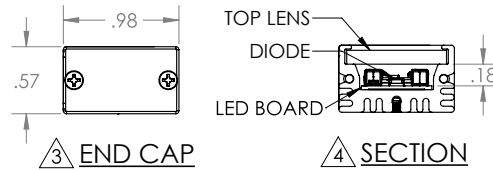

1 PLAN VIEW

2 ELEVATION VIEW

3 END CAP

4 SECTION

TECHNICAL DATA	
Parameter	Data
Power	8 watts per linear ft.
Input Voltage	24VAC
Input Current per Linear Ft	310mA
Control	Standard Magnetic Low voltage Dimming
Power Cable Length	UL Standard 6ft
LED Spacing	5/8" on center
Fixture Length	12"-72", in 4" increment
Fixture Width	0.91"
Total Height (not including clips)	0.59"
Mounting	Fixed Clip
Available Optics	120°
Finish Options	Clear Anodized Aluminum
LED Color Options	24K, 27K, 30K, 35K, 40K, 50K
Color Rendering Index	90+ CRI
Ratings	Dry
Total Linear ft per 20A breaker	210ft
Total Linear ft per 15A breaker	157ft
Total Linear ft per Power Feed	12ft
Transformer	Primary 120V or 277V, Secondary 24V