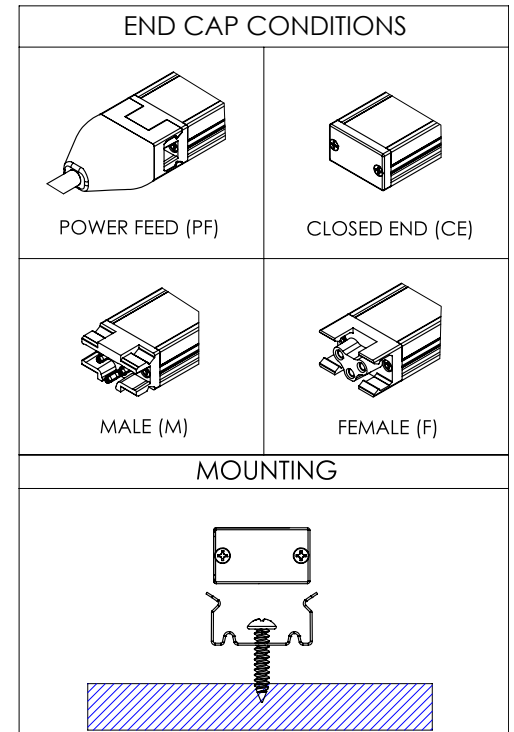

1 PLAN VIEW

2 ELEVATION VIEW

TECHNICAL DATA	
Parameter	Data
Power	4 Or 8 watts per linear ft.
Input Voltage	90-120V
Input Current per Linear Ft	45mA@4W, 70mA@8W
Control	Leading-edge/Trailing-edge line dimmer
Power Cable Length	UL Standard 6ft
LED Spacing	5/8" on center
Fixture Length	12"-72", in 4" increment
Fixture Width	0.99"
Total Height (not including clips)	0.56"
Mounting	Fixed Clip
Available Optics	120°
Finish Options	Clear Anodized Aluminum
LED Color Options	24K, 27K, 30K, 35K, 40K, 50K
Color Rendering Index	90+ CRI
Ratings	Dry
Total Linear ft per 20A breaker	330ft@4W or 210ft@8W
Total Linear ft per 15A breaker	247ft@4W or 157@8W
Total Linear ft per Power Feed	84ft@4W or 54ft@8W
Transformer	N/A