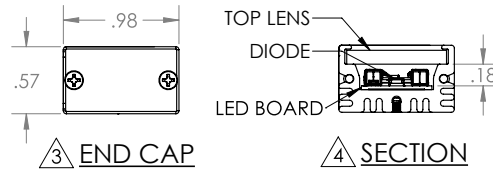

1 PLAN VIEW

2 ELEVATION VIEW

TECHNICAL DATA	
Parameter	Data
Power	4 Or 8 watts per linear ft.
Input Voltage	90-120V
Input Current per Linear Ft	45mA@4W, 70mA@8W
Control	Leading-edge/Trailing-edge line dimmer
Power Cable Length	UL Standard 6ft
LED Spacing	5/8" on center
Fixture Length	12"-72", in 4" increment
Fixture Width	0.99"
Total Height (not including clips)	0.56"
Mounting	Fixed Clip
Available Optics	120°
Finish Options	Clear Anodized Aluminum
LED Color Options	24K, 27K, 30K, 35K, 40K, 50K
Color Rendering Index	90+ CRI
Ratings	Dry
Total Linear ft per 20A breaker	330ft@4W or 210ft@8W
Total Linear ft per 15A breaker	247ft@4W or 157@8W
Total Linear ft per Power Feed	84ft@4W or 54ft@8W
Transformer	N/A