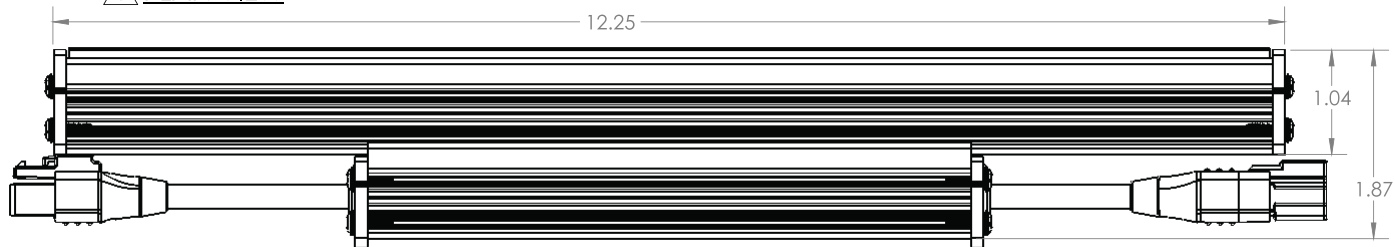

1 PLAN VIEW

2 ELEVATION VIEW

3 END CAP

END CAP CONDITIONS

MALE (M)

FEMALE (F)

MOUNTING OPTION

TECHNICAL DATA	
Parameter	Data
Power	16 watts per linear ft.
Input Voltage	90-120V or 230-277V
Input Current per Linear Ft	136mA@120V or 60mA@277V
Control	Leading-edge/Trailing-edge line dimmer
Power Cable Length	UL Standard 6ft
LED Spacing	1" on center
Fixture Length	12"-96", in 6" increment
Fixture Width	1.68"
Total Height (not including clips)	1.75"
Mounting	Fixed, Swivel, 3" Arc Bracket or 6" Arc Bracket
Available Optics	10°, 30°, 60°, 10°x60°, 30°x60°, 120°
Finish Options	Clear or Black Anodized Aluminum
LED Color Options	27K, 3K, 35K, 4K, 5K, Amber, Red, Green, Blue
Color Rendering Index	90+ CRI
Ratings	Dry, IP65, IP68
Total Linear ft per 20A breaker	80ft@120V or 180ft@277V
Total Linear ft per 15A breaker	60ft@120V or 135ft@277V
Total Linear ft per Power Feed	36ft@120V or 80ft@277V
Transformer	N/A