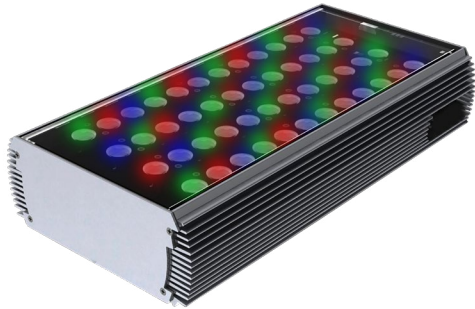

SBL-MIX

High Intensity Color or White LED Fixture

Customer:

Date:

Type:

Project:

- Compact, variable light fixture for dry, damp or wet location use.
- Fixture comes in 1ft, 2ft and 4ft options.
- Many options in optics, color temperature and accessories to suit a range of projects. Call factory for additional options.
- UL Listed for dry or damp or wet location (model dependent).
- Clear anodized aluminum housing with a durable finish ensuring it is weather and abrasion resistant.
- Uses standard DMX 512 show controls. Wireless DMX operation with Boca Nanorouter/Monorouter
- 6 channel version available.
- Simple installation using conventional power wiring.
- Contact Boca Flasher for tips with custom installations.

PRODUCT SPECIFICATIONS:

SBL	MIX	COLOR OPTION	OPTIC	VOLTAGE	FINISH	LOCATION	MOUNTING	WHITE MIXING OPTIONS
		RGB	10°	120V	A	I Interior-IP50	S Swivel	If specifying WM indicate white options here: (Up to 3 different options can be specified) 2700K 3000K 3500K 4000K 5000K Amber
		WM White Color Mixing - See Options	30°	277V	A Clear Anodized Aluminum	E Exterior-IP65	LS Large Swivel	
			60°			W Wet-IP68		
			10°x 60°					
			30°x 60°					
			120°					

DIMENSIONS:

Plan View

Elevation View

End View

SBL-MIX

High Intensity Color or White LED Fixture

TECHNICAL SPECIFICATIONS:

WATTAGE	65 watts per linear ft.
INPUT VOLTAGE	90-120 VAC 230-277 VAC
CONTROL	Standard DMX 512 Wireless DMX
LED SPACING	1.0" on center
LENGTH	1 ft, 2 ft, or 4 ft
TOTAL HEIGHT	3.05"
TOTAL WIDTH	7.50"
COLOR OPTIONS	RGB, White Mixing
MOUNTING	Swivel or Large Swivel
AVAILABLE OPTICS	10°, 30°, 60°, 10° x 60°, 30° x 60°, 120°
RATING	IP50, IP65, IP68
DMX	Wireless
POWER CABLE	UL Standard 6.5 ft.
WHITE MIXING OPTIONS	2700K, 3000K, 3500K, 5000K, Amber
ENVIRONMENTAL	Operating temperature -40°F-140°F Ambient (-40°C-60°C)** Storage temperature -40°F-140°F Ambient indoor fixtures operation limited to =<50% relative humidity