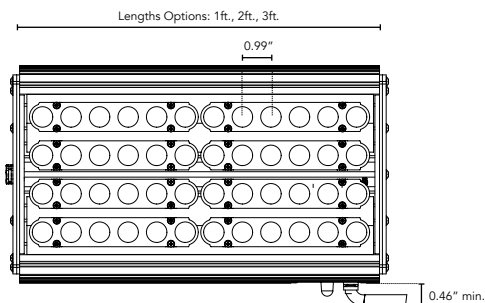

SBL-MIX

High Intensity Color or White LED Fixture

Customer:

Date:

Type:

Project:

- Compact, variable light fixture for dry, damp or wet location use.
- Fixture comes in 1ft, 2ft and 4ft options.
- Many options in optics, color temperature and accessories to suit a range of projects. Call factory for additional options.
- UL Listed for dry or damp or wet location (model dependent).
- Clear anodized aluminum housing with a durable finish ensuring it is weather and abrasion resistant.
- Uses standard DMX 512 show controls. Wireless DMX operation with Boca Nanorouter/Monorouter
- 6 channel version available.
- Simple installation using conventional power wiring.
- Contact Boca Flasher for tips with custom installations.

PRODUCT SPECIFICATIONS:

SBL	MIX	COLOR OPTION	OPTIC	VOLTAGE	FINISH	LOCATION	MOUNTING	WHITE MIXING OPTIONS
		RGB	10°	120V	A	I Interior-IP50	S Swivel	If specifying WM indicate white options here: (Up to 3 different options can be specified) 2700K 3000K 3500K 4000K 5000K Amber
		WM White Color Mixing - See Options	30°	277V	A Clear Anodized Aluminum	E Exterior-IP65	LS Large Swivel	
			60°			W Wet-IP68		
			10°x 60°					
			30°x 60°					
			120°					

DIMENSIONS:

Plan View

Elevation View

End View

SBL-MIX

High Intensity Color or White LED Fixture

TECHNICAL SPECIFICATIONS:

WATTAGE	65 watts per linear ft.
INPUT VOLTAGE	90-120 VAC 230-277 VAC
CONTROL	Standard DMX 512 Wireless DMX
LED SPACING	1.0" on center
LENGTH	1 ft, 2 ft, or 4 ft
TOTAL HEIGHT	3.05"
TOTAL WIDTH	7.50"
COLOR OPTIONS	RGB, White Mixing
MOUNTING	Swivel or Large Swivel
AVAILABLE OPTICS	10°, 30°, 60°, 10° x 60°, 30° x 60°, 120°
RATING	IP50, IP65, IP68
DMX	Wireless
POWER CABLE	UL Standard 6.5 ft.
WHITE MIXING OPTIONS	2700K, 3000K, 3500K, 5000K, Amber
ENVIRONMENTAL	Operating temperature -40°F-140°F Ambient (-40°C-60°C)** Storage temperature -40°F-140°F Ambient indoor fixtures operation limited to =<50% relative humidity