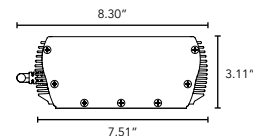

PRODUCT SPECIFICATIONS:

SBL	MIX	COLOR OPTION	OPTIC	VOLTAGE	FINISH	LOCATION	MOUNTING	WHITE MIXING OPTIONS
		RGB	10°	120V	A	I Interior-IP50	S Swivel	If specifying WM indicate white options here: (Up to 3 different options can be specified) 2700K 3000K 3500K 4000K 5000K Amber
		WM White Color Mixing - See Options	30°	277V	A Clear Anodized Aluminum	E Exterior-IP65	LS Large Swivel	
			60°			W Wet-IP68		
			10°x 60°					
			30°x 60°					
			120°					

DIMENSIONS:

Plan View

Elevation View

End View

SBL-MIX

High Intensity Color or White LED Fixture

TECHNICAL SPECIFICATIONS:

WATTAGE	65 watts per linear ft.
INPUT VOLTAGE	90-120 VAC 230-277 VAC
CONTROL	Standard DMX 512 Wireless DMX
LED SPACING	1.0" on center
LENGTH	1 ft, 2 ft, or 4 ft
TOTAL HEIGHT	3.05"
TOTAL WIDTH	7.50"
COLOR OPTIONS	RGB, White Mixing
MOUNTING	Swivel or Large Swivel
AVAILABLE OPTICS	10°, 30°, 60°, 10° x 60°, 30° x 60°, 120°
RATING	IP50, IP65, IP68
DMX	Wireless
POWER CABLE	UL Standard 6.5 ft.
WHITE MIXING OPTIONS	2700K, 3000K, 3500K, 5000K, Amber
ENVIRONMENTAL	Operating temperature -40°F-140°F Ambient (-40°C-60°C)** Storage temperature -40°F-140°F Ambient indoor fixtures operation limited to =<50% relative humidity