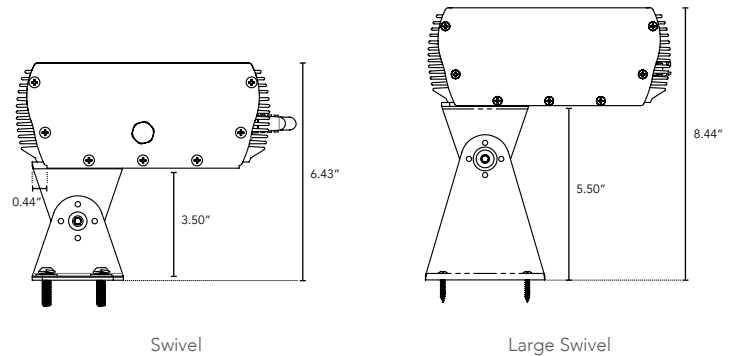

SBL-MIX

High Intensity Color or White LED Fixture

TECHNICAL SPECIFICATIONS:

WATTAGE	65 watts per linear ft.
INPUT VOLTAGE	90-120 VAC 230-277 VAC
CONTROL	Standard DMX 512 Wireless DMX
LED SPACING	1.0" on center
LENGTH	1 ft, 2 ft, or 4 ft
TOTAL HEIGHT	3.05"
TOTAL WIDTH	7.50"
COLOR OPTIONS	RGB, White Mixing
MOUNTING	Swivel or Large Swivel
AVAILABLE OPTICS	10°, 30°, 60°, 10° x 60°, 30° x 60°, 120°
RATING	IP50, IP65, IP68
DMX	Wireless
POWER CABLE	UL Standard 6.5 ft.
WHITE MIXING OPTIONS	2700K, 3000K, 3500K, 5000K, Amber
ENVIRONMENTAL	Operating temperature -40°F-140°F Ambient (-40°C-60°C)** Storage temperature -40°F-140°F Ambient indoor fixtures operation limited to =<50% relative humidity

*Use Boca Nanorouter/Monorouter Wireless DMX Control.

* Military spec available under special request-lead times may be impacted.

MOUNTING INFORMATION:

- For vertical installation please contact the factory for specific mounting instructions.
- For installations above 4' please contact the factory.

LUMINAIRE INFORMATION:

IES Files Pending

- Specific Files Available On Request