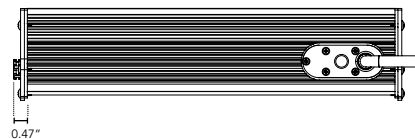

SBL-MIX

High Intensity Color or White LED Fixture

Customer:

Date:

Type:

Project:

- Compact, variable light fixture for dry, damp or wet location use.
- Fixture comes in 1ft, 2ft and 4ft options.
- Many options in optics, color temperature and accessories to suit a range of projects. Call factory for additional options.
- UL Listed for dry or damp or wet location (model dependent).
- Clear anodized aluminum housing with a durable finish ensuring it is weather and abrasion resistant.
- Uses standard DMX 512 show controls. Wireless DMX operation with Boca Nanorouter/Monorouter
- 6 channel version available.
- Simple installation using conventional power wiring.
- Contact Boca Flasher for tips with custom installations.

PRODUCT SPECIFICATIONS:

SBL	MIX	COLOR OPTION	OPTIC	VOLTAGE	FINISH	LOCATION	MOUNTING	WHITE MIXING OPTIONS
		RGB	10°	120V	A	I Interior-IP50	S Swivel	If specifying WM indicate white options here: (Up to 3 different options can be specified) 2700K 3000K 3500K 4000K 5000K Amber
		WM White Color Mixing - See Options	30°	277V	A Clear Anodized Aluminum	E Exterior-IP65	LS Large Swivel	
			60°			W Wet-IP68		
			10°x 60°					
			30°x 60°					
			120°					

DIMENSIONS:

Plan View

Elevation View

End View

SBL-MIX

High Intensity Color or White LED Fixture

TECHNICAL SPECIFICATIONS:

WATTAGE	65 watts per linear ft.
INPUT VOLTAGE	90-120 VAC 230-277 VAC
CONTROL	Standard DMX 512 Wireless DMX
LED SPACING	1.0" on center
LENGTH	1 ft, 2 ft, or 4 ft
TOTAL HEIGHT	3.05"
TOTAL WIDTH	7.50"
COLOR OPTIONS	RGB, White Mixing
MOUNTING	Swivel or Large Swivel
AVAILABLE OPTICS	10°, 30°, 60°, 10° x 60°, 30° x 60°, 120°
RATING	IP50, IP65, IP68
DMX	Wireless
POWER CABLE	UL Standard 6.5 ft.
WHITE MIXING OPTIONS	2700K, 3000K, 3500K, 5000K, Amber
ENVIRONMENTAL	Operating temperature -40°F-140°F Ambient (-40°C-60°C)** Storage temperature -40°F-140°F Ambient indoor fixtures operation limited to =<50% relative humidity