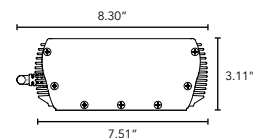

DIMENSIONS:

Plan View

Elevation View

End View

SBL-MC

High Intensity Solid Color LED Fixture

TECHNICAL SPECIFICATIONS:

WATTAGE	48 watts per linear ft.
INPUT VOLTAGE	90-120VAC 230-277VAC
CONTROL	Leading Edge/Trailing Edge line dimmer 0-10V, DALI or DMX*
LED SPACING	1" x 1.5" on center
LENGTH	1ft, 2 ft, 3 ft
TOTAL HEIGHT	3.05"
TOTAL WIDTH	7.50"
COLOR OPTIONS	2700K, 3000K, 3500K, 4000K, 5000K, Amber, Red, Green, Blue
MOUNTING	Swivel or Large Swivel
AVAILABLE OPTICS	10°, 30°, 60°, 10°x60°, 30°x60°, 120°
RATING	IP50, IP65, IP68
COLOR RENDERING INDEX (CRI)	90 + CRI
POWER CABLE	UL Standard 6 ft.
ENVIRONMENTAL	Operating temperature--40°F-140°F Ambient(-40°C-60°C)** Storage temperature -40°F-140°F Ambient indoor fixtures operation limited to =<50% relative humidity