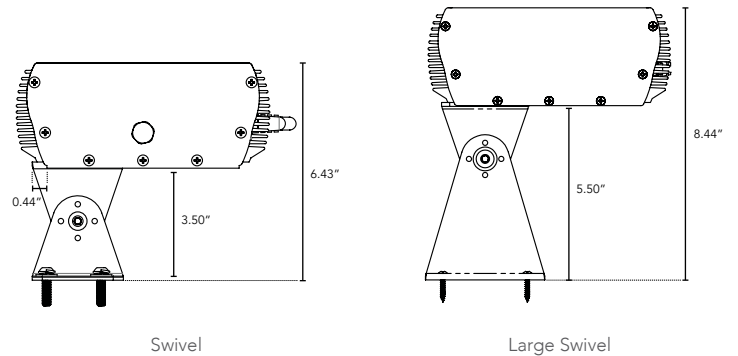

SBL-MC

High Intensity Solid Color LED Fixture

TECHNICAL SPECIFICATIONS:

WATTAGE	48 watts per linear ft.
INPUT VOLTAGE	90-120VAC 230-277VAC
CONTROL	Leading Edge/Trailing Edge line dimmer 0-10V, DALI or DMX*
LED SPACING	1" x 1.5" on center
LENGTH	1ft, 2 ft, 3 ft
TOTAL HEIGHT	3.05"
TOTAL WIDTH	7.50"
COLOR OPTIONS	2700K, 3000K, 3500K, 4000K, 5000K, Amber, Red, Green, Blue
MOUNTING	Swivel or Large Swivel
AVAILABLE OPTICS	10°, 30°, 60°, 10°x60°, 30°x60°, 120°
RATING	IP50, IP65, IP68
COLOR RENDERING INDEX (CRI)	90 + CRI
POWER CABLE	UL Standard 6 ft.
ENVIRONMENTAL	Operating temperature--40°F-140°F Ambient(-40°C-60°C)** Storage temperature -40°F-140°F Ambient indoor fixtures operation limited to =<50% relative humidity

*Use Boca SDS module for 0-10V or DMX Dimming.

* Military spec available under special request-lead times may be impacted.

MOUNTING INFORMATION:

- For vertical installation please contact the factory for specific mounting instructions.
- For installations above 4' please contact the factory.

LUMINAIRE INFORMATION:

IES Files Pending

- Specific Files Available On Request