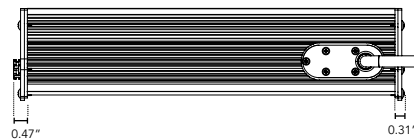

PRODUCT SPECIFICATIONS:

COLOR OPTION		OPTIC	VOLTAGE	FINISH	LOCATION	MOUNTING	OPTION
SBL	MC			A			
	2700K	10°	120V	A Clear Anodized Aluminum	I Interior-IP50	S Swivel	
	3000K	30°	277V		E Exterior-IP65	LS Large Swivel	
	3500K	60°			W Wet-IP68		
	4000K	10°x60°					
	5000K	30°x60°					
	Amber	120°					
	Red						
	Green						
	Blue						

DIMENSIONS:

Plan View

Elevation View

End View

SBL-MC

High Intensity Solid Color LED Fixture

TECHNICAL SPECIFICATIONS:

WATTAGE	48 watts per linear ft.
INPUT VOLTAGE	90-120VAC 230-277VAC
CONTROL	Leading Edge/Trailing Edge line dimmer 0-10V, DALI or DMX*
LED SPACING	1" x 1.5" on center
LENGTH	1ft, 2 ft, 3 ft
TOTAL HEIGHT	3.05"
TOTAL WIDTH	7.50"
COLOR OPTIONS	2700K, 3000K, 3500K, 4000K, 5000K, Amber, Red, Green, Blue
MOUNTING	Swivel or Large Swivel
AVAILABLE OPTICS	10°, 30°, 60°, 10°x60°, 30°x60°, 120°
RATING	IP50, IP65, IP68
COLOR RENDERING INDEX (CRI)	90 + CRI
POWER CABLE	UL Standard 6 ft.
ENVIRONMENTAL	Operating temperature--40°F-140°F Ambient(-40°C-60°C)** Storage temperature -40°F-140°F Ambient indoor fixtures operation limited to =<50% relative humidity