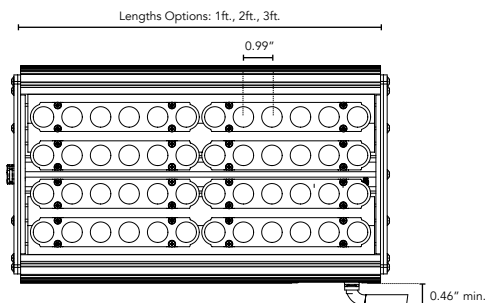

SBL-MC

High Intensity Solid Color LED Fixture

Customer:

Date:

Type:

Project:

- Compact, variable light fixture for dry, damp, or wet location use.
- Fixture comes in 1ft, 2ft and 4ft options.
- Many options in optics, color temperature and accessories to suit a range of projects. Call factory for additional options.
- Boca Flasher's patented CleanDim® technology ensures even dimming from 0-100%.
- Fixtures are compatible with both forward and reverse phase dimming or can use Boca's SDS module for 0-10V, DALI, or DMX Dimming.
- EMI Filter integral.
- Simple installation using conventional wiring.
- Contact Boca Flasher for tips with custom installations.

PRODUCT SPECIFICATIONS:

COLOR OPTION		OPTIC	VOLTAGE	FINISH	LOCATION	MOUNTING	OPTION
SBL	MC			A			
	2700K	10°	120V	A Clear Anodized Aluminum	I Interior-IP50	S Swivel	
	3000K	30°	277V		E Exterior-IP65	LS Large Swivel	
	3500K	60°			W Wet-IP68		
	4000K	10°x60°					
	5000K	30°x60°					
	Amber	120°					
	Red						
	Green						
	Blue						

DIMENSIONS:

Plan View

Elevation View

End View

SBL-MC

High Intensity Solid Color LED Fixture

TECHNICAL SPECIFICATIONS:

WATTAGE	48 watts per linear ft.
INPUT VOLTAGE	90-120VAC 230-277VAC
CONTROL	Leading Edge/Trailing Edge line dimmer 0-10V, DALI or DMX*
LED SPACING	1" x 1.5" on center
LENGTH	1ft, 2 ft, 3 ft
TOTAL HEIGHT	3.05"
TOTAL WIDTH	7.50"
COLOR OPTIONS	2700K, 3000K, 3500K, 4000K, 5000K, Amber, Red, Green, Blue
MOUNTING	Swivel or Large Swivel
AVAILABLE OPTICS	10°, 30°, 60°, 10°x60°, 30°x60°, 120°
RATING	IP50, IP65, IP68
COLOR RENDERING INDEX (CRI)	90 + CRI
POWER CABLE	UL Standard 6 ft.
ENVIRONMENTAL	Operating temperature--40°F-140°F Ambient(-40°C-60°C)** Storage temperature -40°F-140°F Ambient indoor fixtures operation limited to =<50% relative humidity