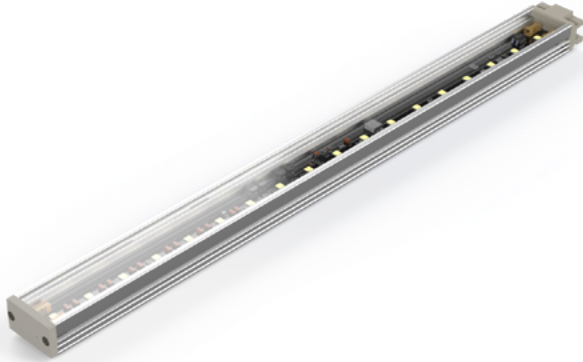

# NICHE-RT

Micro Profile Millwork, Task & Cove Fixture

Customer:

Date:

Type:

Project:

- Compact, variable light fixture for interior use
- Fixture comes in 4" increments.
- Many options in color temperature to suit a range of projects. Call factory for additional options.
- EMI Filter available upon request. Call factory for more information.
- Boca Flasher's patented CleanDim® technology ensures even dimming from 0-100%.
- Fixtures are compatible with both forward and reverse phase dimming or can use Boca's SDS module for 0-10V, DALI or DMX Dimming.
- Uses standard magnetic low voltage dimming.
- Total linear feet per power feed: 10ft. Class 2 Limited (8W).
- Interior installation use only.
- Contact Boca Flasher for tips with custom installations.

## PRODUCT SPECIFICATIONS:

		WATTAGE	COLOR OPTION	OPTIC	VOLTAGE	TRANSFORMER PRIMARY VOLTAGE	FINISH	LENS
Niche	RT			120°	24VAC		A	
		4W	2400K			120V	A Clear Anodized Aluminum	C Clear
		8W	2700K			277V		CLD Clear Light Diffused
			3000K			(Fixture is 24VAC)		HD Heavy Diffused
			3500K					
			4000K					
			5000K					

## TECHNICAL SPECIFICATIONS:

WATTAGE	4 or 8 watts per linear ft.
INPUT VOLTAGE	24VAC
CONTROL	Leading Edge/Trailing Edge line dimmer 0-10V, DALI, or DMX*
LED SPACING	5/8" on center
LENGTH	12"-72" in 4" increments, allow 1/4" for each end cap and 2" for power feed cable
TOTAL HEIGHT	0.59" (not including clip)
TOTAL WIDTH	0.91"
COLOR OPTIONS	2400K, 2700K, 3000K, 3500K, 4000K, 5000K
MOUNTING	Fixed
AVAILABLE OPTICS	120°
RATING	Interior Only
COLOR RENDERING INDEX (CRI)	90 + CRI
TRANSFORMER TYPE	Magnetic Low Voltage

\*Uses Boca SDS Module for 0-10V, Dali, or DMX Dimming.