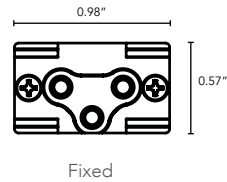

MOUNTING INFORMATION:

- For vertical installation please contact the factory for specific mounting instructions.
- For installations above 4' please contact the factory.