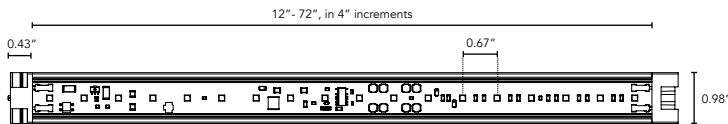

## DIMENSIONS:

Plan View

Elevation View

## TECHNICAL SPECIFICATIONS:

WATTAGE	4 or 8 watts per linear ft.
INPUT VOLTAGE	24VAC
CONTROL	Leading Edge/Trailing Edge line dimmer 0-10V, DALI, or DMX*
LED SPACING	5/8" on center
LENGTH	12"-72" in 4" increments, allow 1/4" for each end cap and 2" for power feed cable
TOTAL HEIGHT	0.59" (not including clip)
TOTAL WIDTH	0.91"
COLOR OPTIONS	2400K, 2700K, 3000K, 3500K, 4000K, 5000K
MOUNTING	Fixed
AVAILABLE OPTICS	120°
RATING	Interior Only
COLOR RENDERING INDEX (CRI)	90 + CRI
TRANSFORMER TYPE	Magnetic Low Voltage