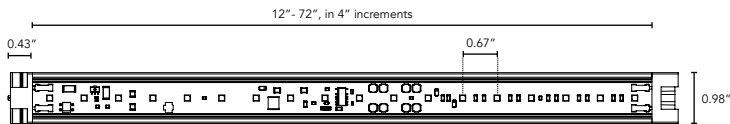

## DIMENSIONS:

Plan View

Elevation View

## TECHNICAL SPECIFICATIONS:

WATTAGE	4 or 8 watts per linear ft.
INPUT VOLTAGE	120VAC
CONTROL	Leading Edge/Trailing Edge line dimmer 0-10V, DALI, or DMX*
LED SPACING	5/8" on center
LENGTH	12"-72" in 4" increments, allow 1/4" for each end cap and 2" for power feed cable
TOTAL HEIGHT	0.59" (not including clip)
TOTAL WIDTH	0.91"
COLOR OPTIONS	2400K, 2700K, 3000K, 3500K, 4000K, 5000K
MOUNTING	Fixed
AVAILABLE OPTICS	120°
RATING	Interior Only
COLOR RENDERING INDEX (CRI)	90 + CRI
POWER CABLE	UL Standard 6 ft.