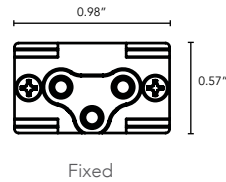

NICHE-HV

Micro Profile LED Fixture Line Light

TECHNICAL SPECIFICATIONS:

WATTAGE	4 or 8 watts per linear ft.
INPUT VOLTAGE	120VAC
CONTROL	Leading Edge/Trailing Edge line dimmer 0-10V, DALI, or DMX*
LED SPACING	5/8" on center
LENGTH	12"-72" in 4" increments, allow 1/4" for each end cap and 2" for power feed cable
TOTAL HEIGHT	0.59" (not including clip)
TOTAL WIDTH	0.91"
COLOR OPTIONS	2400K, 2700K, 3000K, 3500K, 4000K, 5000K
MOUNTING	Fixed
AVAILABLE OPTICS	120°
RATING	Interior Only
COLOR RENDERING INDEX (CRI)	90 + CRI
POWER CABLE	UL Standard 6 ft.

*Uses Boca SDS Module for 0-10V, Dali, or DMX Dimming.

MOUNTING INFORMATION:

- For vertical installation please contact the factory for specific mounting instructions.
- For installations above 4' please contact the factory.

LUMINAIRE INFORMATION:

IES Files Pending

- Specific Files Available On Request