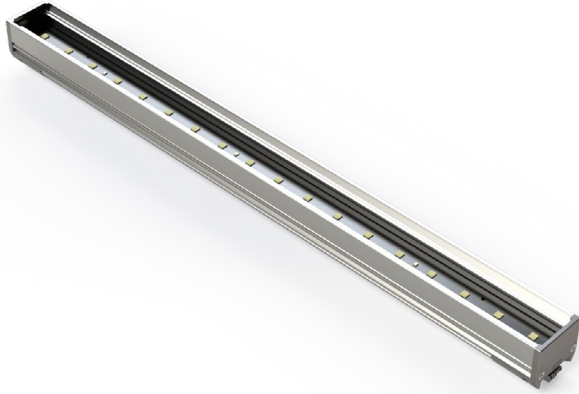

# NANOLUME HD

Micro Profile LED Task and Cove Fixture

Customer:

Date:

Type:

Project:

- Robust, variable light fixture.
- Interior installations only.
- Fixture comes in 6" increments with a 12" minimum.
- Reflector boosts overall output by 10%. Reflector only available with 120° Optics.
- Boca Flasher's patented CleanDim® technology ensures even dimming from 0-100%.
- Many options in color temperature to suit a range of projects.
- Uses standard line voltage dimming.
- Fixtures are compatible with both forward and reverse phase dimming or can use Boca's SDS module for 0-10V DALI or DMX Dimming.
- The housing is an anodized aluminum for enhanced durability on demanding installations.
- Total linear feet per power feed (10W): 120V = 46 ft., 277V = 160 ft.
- Contact Boca Flasher for tips with custom installation procedures.

## PRODUCT SPECIFICATIONS:

	WATTAGE	COLOR OPTION	VOLTAGE	OPTIC	FINISH	MOUNTING	LENS	BAFFLE	REFLECTOR
Nanolume HD	6W 10W	2000K 2400K 2700K 3000K 3500K 4000K	120V 277V	15°x 40° 120°	A Clear Anodize C Custom**	FS Fixed Short FT Fixed Tall H Hinge	C Clear CLD Clear Light Diffused (Not Available with 15"x45" Optics) HD Heavy Diffused (Not Available with 15"x45" Optics)	SQ Square ASYM Asymmetric	<b>(Only Available with 120° Optics)</b> Y Yes N No
					** Extra Charges May Apply				DIMMING*
									<b>STANDARD DIMMING</b> 0-10V DIRECT 1 Channel 0-10V REMOTE DMX REMOTE DALI REMOTE