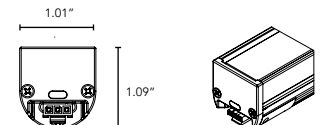

## DIMENSIONS:

Plan View

Elevation View

End View

## TECHNICAL SPECIFICATIONS:

WATTAGE	6 or 10 watts per linear ft.
INPUT VOLTAGE	90-120V 230-277V
CONTROL	Leading Edge/Trailing Edge line dimmer 0-10V*, DALI*, DMX*
LED SPACING	5/8" on center
LENGTH	12-72", in 6" increment allow 1/4" for each end cap and 1.25" for power feed cable
TOTAL WIDTH	1.01"
TOTAL HEIGHT	1.09"
COLOR OPTIONS	2000K, 2400K, 2700K, 3000K, 3500K, 4000K
MOUNTING	Fixed or Hinge
AVAILABLE OPTICS	15°x40°, 120°
COLOR RENDERING INDEX (CRI)	95 + CRI
RATING	Interior Only IP50
ENVIRONMENTAL	Operating temperature--40°F-140°F Ambient(-40°C-60°C)** Storage temperature -40°F-140°F Ambient indoor fixtures operation limited to =<50% relative humidity