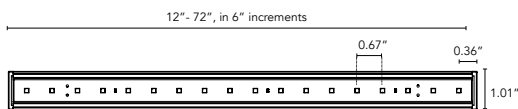

## PRODUCT SPECIFICATIONS:

	WATTAGE	COLOR OPTION	VOLTAGE	OPTIC	FINISH	MOUNTING	LENS	BAFFLE	REFLECTOR
Nanolume HD	6W 10W	2000K 2400K 2700K 3000K 3500K 4000K	120V 277V	15°x 40° 120°	A Clear Anodize C Custom**	FS Fixed Short FT Fixed Tall H Hinge	C Clear CLD Clear Light Diffused (Not Available with 15"x45" Optics) HD Heavy Diffused (Not Available with 15"x45" Optics)	SQ Square ASYM Asymmetric	<b>(Only Available with 120° Optics)</b> Y Yes N No
					** Extra Charges May Apply				DIMMING*
									<b>STANDARD DIMMING</b> 0-10V DIRECT 1 Channel 0-10V REMOTE DMX REMOTE DALI REMOTE

## DIMENSIONS:

Plan View

Elevation View

End View

## TECHNICAL SPECIFICATIONS:

WATTAGE	6 or 10 watts per linear ft.
INPUT VOLTAGE	90-120V 230-277V
CONTROL	Leading Edge/Trailing Edge line dimmer 0-10V*, DALI*, DMX*
LED SPACING	5/8" on center
LENGTH	12-72", in 6" increment allow 1/4" for each end cap and 1.25" for power feed cable
TOTAL WIDTH	1.01"
TOTAL HEIGHT	1.09"
COLOR OPTIONS	2000K, 2400K, 2700K, 3000K, 3500K, 4000K
MOUNTING	Fixed or Hinge
AVAILABLE OPTICS	15°x40°, 120°
COLOR RENDERING INDEX (CRI)	95 + CRI
RATING	Interior Only IP50
ENVIRONMENTAL	Operating temperature--40°F-140°F Ambient(-40°C-60°C)** Storage temperature -40°F-140°F Ambient indoor fixtures operation limited to =<50% relative humidity