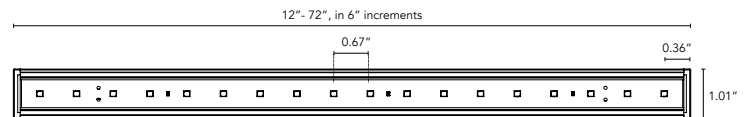

## LUMINAIRE INFORMATION:

CCT (K)	Wattage	Lumens	LPW
2000	10	718	72
2400	10	850	85
2700	10	936	94
3000	10	980	98
3500	10	1030	103
4000	10	1060	106

\* Typical delivered lumen data is approximate. Actual lumens will vary due to installation environment and beam pattern. Please see IES files.

## DIMENSIONS:

Plan View

Elevation View

End View