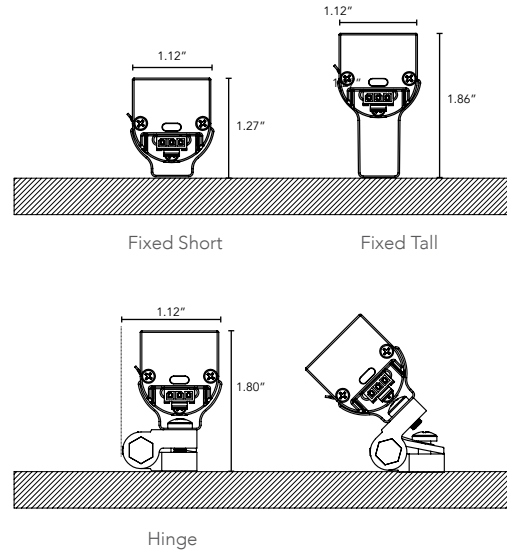

## TECHNICAL SPECIFICATIONS:

WATTAGE	6 or 10 watts per linear ft.
INPUT VOLTAGE	90-120V 230-277V
CONTROL	Leading Edge/Trailing Edge line dimmer 0-10V*, DALI*, DMX*
LED SPACING	5/8" on center
LENGTH	12-72", in 6" increment allow 1/4" for each end cap and 1.25" for power feed cable
TOTAL WIDTH	1.01"
TOTAL HEIGHT	1.09"
COLOR OPTIONS	2000K, 2400K, 2700K, 3000K, 3500K, 4000K
MOUNTING	Fixed or Hinge
AVAILABLE OPTICS	15°x40°, 120°
COLOR RENDERING INDEX (CRI)	95 + CRI
RATING	Interior Only IP52

## DIMENSIONS:

Plan View

Elevation View

End View