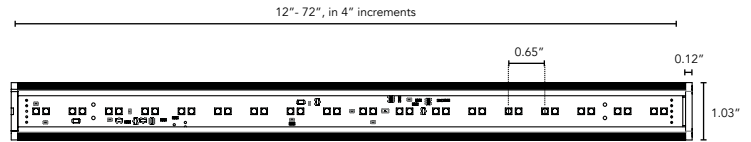

## TECHNICAL SPECIFICATIONS:

WATTAGE	3 or 6 watts per linear ft.
INPUT VOLTAGE	90-120V 230-277V
CONTROL	Leading Edge/Trailing Edge line dimmer 0-10V*, DALI*, DMX*
LED SPACING	5/8" on center
LENGTH	12-72", in 4" increment allow 1/4" for each end cap and 1.25" for power feed cable
TOTAL WIDTH	1.04"
TOTAL HEIGHT	0.82"
COLOR OPTIONS	2000K, 2400K, 2700K, 3000K, 3500K, 4000K
MOUNTING	Swivel, Hinge
AVAILABLE OPTICS	10°, 15°x40°, 120°
COLOR RENDERING INDEX (CRI)	90 + CRI
RATING	Interior Only IP50

## DIMENSIONS:

Plan View

Elevation View

End View