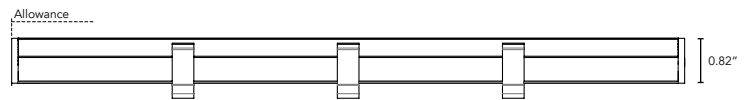

## LUMINAIRE INFORMATION:

CCT (K)	Wattage	Lumens	LPW
2000	6	432	72
2400	6	510	85
2700	6	560	94
3000	6	588	98
3500	6	618	103
4000	6	636	106

\* Typical delivered lumen data is approximate. Actual lumens will vary due to installation environment and beam pattern. Please see IES files.

## DIMENSIONS:

Plan View

Elevation View

End View