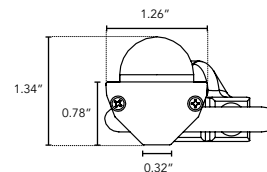

## DIMENSIONS:

Plan View

Elevation View

End Cap

Boca Flasher, Inc. 508 South Military Trail, Deerfield Beach, Florida 33442 USA Phone: 561.989.5338 Fax: 561.982.8323 © 2018 Boca Flasher, Inc

We are constantly improving our fixtures and reserve the right to change options and specifications. For specific requirements, contact your Boca Flasher sales representative. This product complies with IES LM-79-08 testing procedures and relevant standards. NanoWedge meets or exceeds Title 24 Compliance. >45 Lumens per Watt. For additional information and details visit our website at [www.bocaflasher.com](http://www.bocaflasher.com). All products proudly manufactured in the USA. All rights reserved. All names and trademarks are property of their respective owners.

## TECHNICAL SPECIFICATIONS:

WATTAGE	4 or 8 watts per linear ft.
INPUT VOLTAGE	120VAC
CONTROL	Leading Edge/Trailing Edge line dimmer 0-10V*, 0cc Sensor**, IR Sensor**
LED SPACING	5/8" on center
LENGTH	12"-72" in 6" increments, allow 1/8" for each end cap and 1.5" for power feed cable
TOTAL HEIGHT	0.73" (not including clip)
TOTAL WIDTH	1.43"
COLOR OPTIONS	2400K, 2700K, 3000K, 3500K, 4000K, 5000K
MOUNTING	Fixed
AVAILABLE OPTICS	120°
RATING	IP50 Interior Only
COLOR RENDERING INDEX (CRI)	90 + CRI
POWER CABLE	UL Standard 6.5 ft.
ENVIRONMENTAL	Operating temperature -40°F-140°F Ambient(-40°C-60°C)** Storage temperature -40°F-140°F Ambient indoor fixtures operation limited to =<50% relative humidity