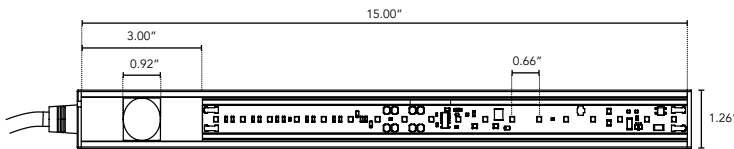

DIMENSIONS:

Plan View