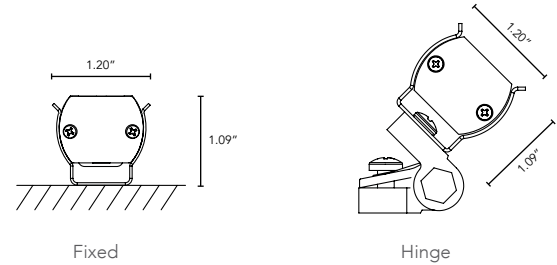

NANO WARM DIM Quick Ship

Micro Profile LED Task and Cove Fixture with Warm Dim

TECHNICAL SPECIFICATIONS:

WATTAGE	6 watts per linear ft.
INPUT VOLTAGE	90-120V 230-277V
CONTROL	Leading Edge/Trailing Edge line dimmer
LED SPACING	0.65" on center
LENGTH	12-72", in 6" increment
TOTAL WIDTH	1.03"
TOTAL HEIGHT	0.82" (not including clip)
INPUT CURRENT	54mA @ 120V 24mA @ 277V
MOUNTING	Fixed, Hinge
AVAILABLE OPTICS	15×40°, 120°
FINISH OPTICS	White or Black High Temp. ABS Plastic
COLOR OPTIONS	2000K-3000K - (Contact Factory for other Options)
TOTAL LINEAR FT. PER POWER FEED	76ft. @ 120V, 156ft. @ 277V
RATING	IP50 Dry
COLOR RENDERING INDEX (CRI)	90 + CRI

DIMENSIONS:

Plan View

Elevation View

*Third Clip Required for 48" and Larger Fixtures

Nano Warm Dim - QuickShip

ORDER GUIDE

Customer:

Date: