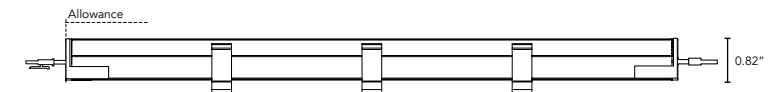

NANO WARM DIM Quick Ship

Micro Profile LED Task and Cove Fixture with Warm Dim

TECHNICAL SPECIFICATIONS:

WATTAGE	6 watts per linear ft.
INPUT VOLTAGE	90-120V 230-277V
CONTROL	Leading Edge/Trailing Edge line dimmer
LED SPACING	0.65" on center
LENGTH	12-72", in 6" increment
TOTAL WIDTH	1.03"
TOTAL HEIGHT	0.82" (not including clip)
INPUT CURRENT	54mA @ 120V 24mA @ 277V
MOUNTING	Fixed, Hinge
AVAILABLE OPTICS	15×40°, 120°
FINISH OPTICS	White or Black High Temp. ABS Plastic
COLOR OPTIONS	2000K-3000K - (Contact Factory for other Options)
TOTAL LINEAR FT. PER POWER FEED	76ft. @ 120V, 156ft. @ 277V
RATING	IP50 Dry
COLOR RENDERING INDEX (CRI)	90 + CRI

DIMENSIONS:

Plan View

Elevation View

*Third Clip Required for 48" and Larger Fixtures

Nano Warm Dim - QuickShip

ORDER GUIDE

Customer:

Date: