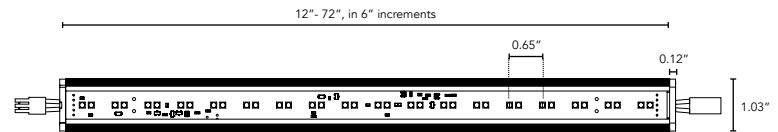

NANO WARM DIM Quick Ship

Micro Profile LED Task and Cove Fixture with Warm Dim

TECHNICAL SPECIFICATIONS:

WATTAGE	6 watts per linear ft.
INPUT VOLTAGE	90-120V 230-277V
CONTROL	Leading Edge/Trailing Edge line dimmer
LED SPACING	0.65" on center
LENGTH	12-72", in 6" increment
TOTAL WIDTH	1.03"
TOTAL HEIGHT	0.82" (not including clip)
INPUT CURRENT	54mA @ 120V 24mA @ 277V
MOUNTING	Fixed, Hinge
AVAILABLE OPTICS	15×40°, 120°
FINISH OPTICS	White or Black High Temp. ABS Plastic
COLOR OPTIONS	2000K-3000K - (Contact Factory for other Options)
TOTAL LINEAR FT. PER POWER FEED	76ft. @ 120V, 156ft. @ 277V
RATING	IP50 Dry
COLOR RENDERING INDEX (CRI)	90 + CRI

LUMINAIRE INFORMATION:

IES Files Pending

· Specific Files Available On Request

MOUNTING INFORMATION:

- For vertical installation please contact the factory for specific mounting instructions.
- For installations above 4' please contact the factory.

DIMENSIONS:

Plan View

Elevation View

*Third Clip Required for 48" and Larger Fixtures

Nano Warm Dim - QuickShip

ORDER GUIDE

Customer:

Date: