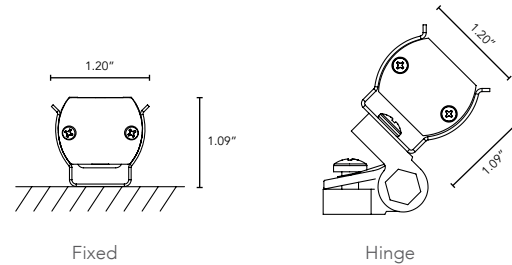

NANOTUNE

Tuneable White Light Line Voltage Small
Profile Linear LED Fixture

TECHNICAL SPECIFICATIONS:

WATTAGE	6 watts per linear ft.
INPUT VOLTAGE	90-120V
CONTROL	2-Channel DMX (NanoRouter)
POWER CABLE	UL Standard 6 ft.
LENGTH	12-72", in 6" increment
TOTAL WIDTH	1.04"
TOTAL HEIGHT	0.82" (not including clip)
COLOR OPTIONS	2000K, 2400K, 2700K, 3000K, 3500K, 4000K, 5000K
MOUNTING	Fixed, Hinge
AVAILABLE OPTICS	10°, 15°x40°, 120°
COLOR RENDERING INDEX (CRI)	90 + CRI
FINISH OPTICS	White or Black High temp ABS Plastic
TOTAL LINEAR FT. PER POWER FEED	76ft. @ 120V 156ft. @ 227V
ENVIRONMENTAL	Operating temperature--40°F-140°F Ambient(-40°C-60°C)** Storage temperature -40°F-140°F Ambient indoor fixtures operation limited to =<50% relative humidity

MOUNTING INFORMATION:

- For vertical installation please contact the factory for specific mounting instructions.
- For installations above 4' please contact the factory.

** Military spec available under special request-lead times may be impacted.