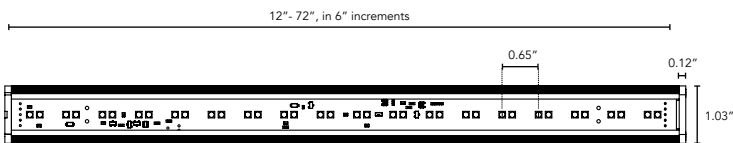

NANOTUNE

Tunable White Light Line Voltage Small Profile Linear LED Fixture

Customer:

Date:

Type:

Project:

- Three diode array for precise white tuning.
- 2 channel control via Boca NanoRouter (DMX based).
- Compact, variable light fixture for dry location use only.
- Fixture comes in 6" increments (12" minimum).
- Many options and accessories to suit a range of projects.
- Integrates with Boca Wireless DMX Router system for ease of installation and control.
- Operates with standard 512 DMX controller.
- White or black finish, check factory for availability.
- Total linear feet per power feed: 76 ft. @ 120V or 156 ft. @ 277V
- Contact Boca Flasher for tips with custom installations.

PRODUCT SPECIFICATIONS:

	WATTAGE	COLOR OPTION	OPTIC	VOLTAGE	FINISH	MOUNTING	LENS	BAFFLE <small>(Not Available with 10° Optics)</small>
Nanotune	6W	2000K 2400K 2700K 3000K 3500K 4000K 5000K Choose Low End or High End	15°x40° 10° 120°	90V-120V	W White B Black	F Fixed H Hinge	C Clear CLD Clear Light Diffused <small>(Not Available with Optics)</small> HD Heavy Diffused <small>(Not Available with Optics)</small>	SQ Square ASYM Asymmetric

DIMENSIONS:

Plan View

Elevation View

*Third Clip Required for 48" and Larger Fixtures

NANOTUNE

Tuneable White Light Line Voltage Small
Profile Linear LED Fixture

TECHNICAL SPECIFICATIONS:

WATTAGE	6 watts per linear ft.
INPUT VOLTAGE	90-120V
CONTROL	2-Channel DMX (NanoRouter)
POWER CABLE	UL Standard 6 ft.
LENGTH	12-72", in 6" increment
TOTAL WIDTH	1.04"
TOTAL HEIGHT	0.82" (not including clip)
COLOR OPTIONS	2000K, 2400K, 2700K, 3000K, 3500K, 4000K, 5000K
MOUNTING	Fixed, Hinge
AVAILABLE OPTICS	10°, 15°x40°, 120°
COLOR RENDERING INDEX (CRI)	90 + CRI
FINISH OPTICS	White or Black High temp ABS Plastic
TOTAL LINEAR FT. PER POWER FEED	76ft. @ 120V 156ft. @ 227V
ENVIRONMENTAL	Operating temperature--40°F-140°F Ambient(-40°C-60°C)** Storage temperature -40°F-140°F Ambient indoor fixtures operation limited to =<50% relative humidity