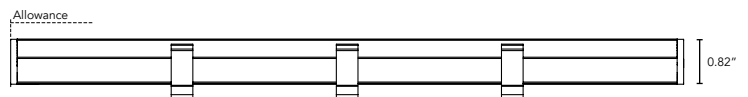

PRODUCT SPECIFICATIONS:

	WATTAGE	COLOR OPTION	OPTIC	VOLTAGE	FINISH	MOUNTING	LENS	BAFFLE <small>(Not Available with 10° Optics)</small>
Nanotune	6W	2000K 2400K 2700K 3000K 3500K 4000K 5000K Choose Low End or High End	15°x40° 10° 120°	90V-120V	W White B Black	F Fixed H Hinge	C Clear CLD Clear Light Diffused <small>(Not Available with Optics)</small> HD Heavy Diffused <small>(Not Available with Optics)</small>	SQ Square ASYM Asymmetric

DIMENSIONS:

Plan View

Elevation View

*Third Clip Required for 48" and Larger Fixtures

NANOTUNE

Tuneable White Light Line Voltage Small
Profile Linear LED Fixture

TECHNICAL SPECIFICATIONS:

WATTAGE	6 watts per linear ft.
INPUT VOLTAGE	90-120V
CONTROL	2-Channel DMX (NanoRouter)
POWER CABLE	UL Standard 6 ft.
LENGTH	12-72", in 6" increment
TOTAL WIDTH	1.04"
TOTAL HEIGHT	0.82" (not including clip)
COLOR OPTIONS	2000K, 2400K, 2700K, 3000K, 3500K, 4000K, 5000K
MOUNTING	Fixed, Hinge
AVAILABLE OPTICS	10°, 15°x40°, 120°
COLOR RENDERING INDEX (CRI)	90 + CRI
FINISH OPTICS	White or Black High temp ABS Plastic
TOTAL LINEAR FT. PER POWER FEED	76ft. @ 120V 156ft. @ 227V
ENVIRONMENTAL	Operating temperature--40°F-140°F Ambient(-40°C-60°C)** Storage temperature -40°F-140°F Ambient indoor fixtures operation limited to =<50% relative humidity