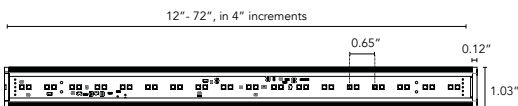

DIMENSIONS:

Plan View