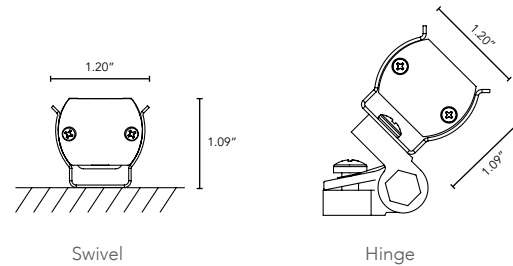

NANOLUME

Micro Profile LED Task and Cove Fixture

TECHNICAL SPECIFICATIONS:

WATTAGE	3 or 6 watts per linear ft.
INPUT VOLTAGE	90-120V 230-277V
CONTROL	Leading Edge/Trailing Edge line dimmer, 0-10V, DALI, DMX
LED SPACING	5/8" on center
LENGTH	12-72", in 4" increment allow 1/4" for each end cap and 1.25" for power feed cable
TOTAL WIDTH FIXED CLIP	1.20"
TOTAL HEIGHT FIXED CLIP	1.09"
COLOR OPTIONS	2000K, 2400K, 2700K, 3000K, 3500K, 4000K
MOUNTING	Swivel, Hinge
AVAILABLE OPTICS	10°, 15°x40°, 120°
COLOR RENDERING INDEX (CRI)	90 + CRI
RATING	Interior Only IP50
ENVIRONMENTAL	Operating temperature--40°F-140°F Ambient(-40°C-60°C)** Storage temperature -40°F-140°F Ambient indoor fixtures operation limited to =<50% relative humidity

** Military spec available under special request-lead times may be impacted.

MOUNTING INFORMATION:

- For vertical installation please contact the factory for specific mounting instructions.
- For installations above 4' please contact the factory.

LUMINAIRE INFORMATION:

CCT (K)	Wattage	Lumens	LPW
2000	6	432	72
2400	6	510	85
2700	6	560	94
3000	6	588	98
3500	6	618	103
4000	6	636	106

* Typical delivered lumen data is approximate. Actual lumens will vary due to installation environment and beam pattern. Please see IES files.