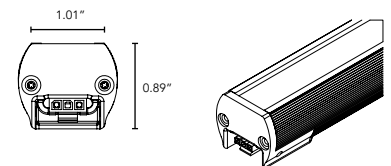

NANOLUME

Micro Profile LED Task and Cove Fixture

Customer:

Date:

Type:

Project:

- Compact, variable light fixture.
- Fixture comes in 4" increments with a 12" minimum.
- Reflector boosts overall output by 10%. Reflector only available with 120° Optics.
- Boca Flasher's patented CleanDim® technology ensures even dimming from 0-100%.
- Many options in color temperature to suit a range of projects.
- Uses standard line voltage dimming.
- Fixtures are compatible with both forward and reverse phase dimming, can have 0-10V direct dimming or can use Boca's SDS module for 0-10V DALI or DMX Dimming.
- Interior installations only.
- The housing is a high temperature ABS plastic with a durable white or black finish, making it temperature and abrasion resistant.
- Total linear feet per power feed (6W): 120V = 80 ft., 277V = 150 ft.
- Contact Boca Flasher for tips with custom installation procedures.

*Additional Charges May Apply

DIMENSIONS:

Plan View

Elevation View

End View

NANOLUME

Micro Profile LED Task and Cove Fixture

TECHNICAL SPECIFICATIONS:

WATTAGE	3 or 6 watts per linear ft.
INPUT VOLTAGE	90-120V 230-277V
CONTROL	Leading Edge/Trailing Edge line dimmer, 0-10V, DALI, DMX
LED SPACING	5/8" on center
LENGTH	12-72", in 4" increment allow 1/4" for each end cap and 1.25" for power feed cable
TOTAL WIDTH FIXED CLIP	1.20"
TOTAL HEIGHT FIXED CLIP	1.09"
COLOR OPTIONS	2000K, 2400K, 2700K, 3000K, 3500K, 4000K
MOUNTING	Swivel, Hinge
AVAILABLE OPTICS	10°, 15°x40°, 120°
COLOR RENDERING INDEX (CRI)	90 + CRI
RATING	Interior Only IP50
ENVIRONMENTAL	Operating temperature--40°F-140°F Ambient(-40°C-60°C)** Storage temperature -40°F-140°F Ambient indoor fixtures operation limited to =<50% relative humidity