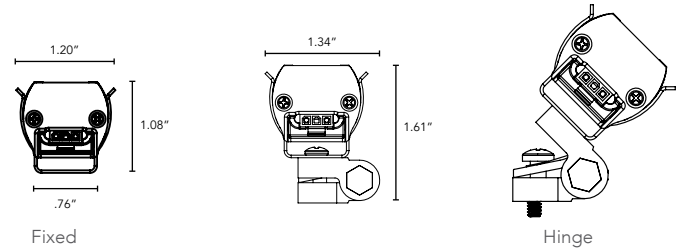

NANO WARM DIM

Micro Profile LED Task and Cove Fixture with Warm Dim

TECHNICAL SPECIFICATIONS:

WATTAGE	6 watts per linear ft.
INPUT VOLTAGE	90-120V 230-277V
CONTROL	Leading Edge/Trailing Edge line dimmer
LED SPACING	0.65" on center
LENGTH	12-72", in 6" increment
TOTAL WIDTH	1.03"
TOTAL HEIGHT	0.82" (not including clip)
INPUT CURRENT	54mA @ 120V 24mA @ 277V
MOUNTING	Fixed, Hinge
AVAILABLE OPTICS	15×40°, 120°
FINISH OPTICS	White or Black High Temp. ABS Plastic
COLOR OPTIONS	2000K-3000K - (Contact Factory for other Options)
TOTAL LINEAR FT. PER POWER FEED	76ft. @ 120V, 156ft. @ 277V
RATING	IP50 Dry
COLOR RENDERING INDEX (CRI)	90 + CRI
ENVIRONMENTAL	Operating temperature--40°F-140°F Ambient(-40°C-60°C)** Storage temperature -40°F-140°F Ambient indoor fixtures operation limited to =<50% relative humidity

** Military spec available under special request-lead times may be impacted.

MOUNTING INFORMATION:

- For vertical installation please contact the factory for specific mounting instructions.
- For installations above 4' please contact the factory.

LUMINAIRE INFORMATION:

IES Files Pending

- Specific Files Available On Request