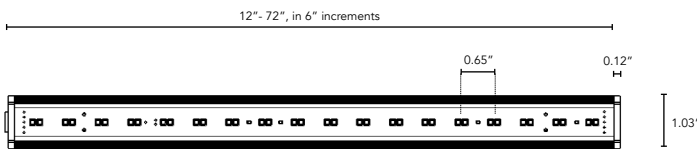

NANO WARM DIM

Micro Profile LED Task and Cove Fixture with Warm Dim

Customer:

Date:

Type:

Project:

- Compact, variable light fixture.
- Fixture comes in 6" increments with a 12" minimum.
- Boca's patented CleanDim® technology ensures even dimming from 0-100%.
- Standard range shifts the color temperature from 3000K to 2000K as the fixture is dimmed.
- Designer selectable color ranges to suit a variety of projects, call factory for additional options.
- Uses standard line voltage dimming.
- Fixtures are compatible with both forward and reverse phase dimming or can use Boca's SDS module for 0-10V, Dali or DMX Dimming.
- Interior installations only.
- Total linear feet per power feed; 76 ft. @ 120V or 156ft. @ 277V
- Contact Boca Flasher for tips with custom installation procedures.

DIMENSIONS:

Plan View

Elevation View

*Third Clip Required for 48" and Larger Fixtures

NANO WARM DIM

Micro Profile LED Task and Cove Fixture with Warm Dim

TECHNICAL SPECIFICATIONS:

WATTAGE	6 watts per linear ft.
INPUT VOLTAGE	90-120V 230-277V
CONTROL	Leading Edge/Trailing Edge line dimmer
LED SPACING	0.65" on center
LENGTH	12-72", in 6" increment
TOTAL WIDTH	1.03"
TOTAL HEIGHT	0.82" (not including clip)
INPUT CURRENT	54mA @ 120V 24mA @ 277V
MOUNTING	Fixed, Hinge
AVAILABLE OPTICS	15×40°, 120°
FINISH OPTICS	White or Black High Temp. ABS Plastic
COLOR OPTIONS	2000K-3000K - (Contact Factory for other Options)
TOTAL LINEAR FT. PER POWER FEED	76ft. @ 120V, 156ft. @ 277V
RATING	IP50 Dry
COLOR RENDERING INDEX (CRI)	90 + CRI
ENVIRONMENTAL	Operating temperature--40°F-140°F Ambient(-40°C-60°C)** Storage temperature -40°F-140°F Ambient indoor fixtures operation limited to =<50% relative humidity