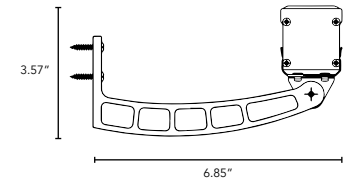

*Additional charges apply.

Opal White

- Exterior use only.
- Best for direct view use.

LUMELINE

Direct View Linear LED Strip Fixture

TECHNICAL SPECIFICATIONS:

WATTAGE	4 or 8 watts per linear ft.
INPUT VOLTAGE	90-120V or 230-277V
CONTROL	Leading Edge/Trailing Edge line dimmer 0-10V, DMX*
LED SPACING	0.66" on center
LENGTH	6" increments, (12" min) allow 1/4" for each end cap and 2" for power feed cable
TOTAL HEIGHT	1.24" (not including clip) or 1.37" with satin ice lens
TOTAL WIDTH	1.68"
COLOR OPTIONS	2000K, 2400K, 2700K, 3000K, 3500K, 4000K, 5000K
MOUNTING	Fixed, Swivel, 3" Arc or 6" Arc
AVAILABLE OPTICS	120°
RATING	IP50, IP65, IP68
COLOR RENDERING INDEX (CRI)	90 + CRI
POWER CABLE	UL Standard 6 ft.
ENVIRONMENTAL	Operating temperature--40°F-140°F Ambient(-40°C-60°C)** Storage temperature -40°F-140°F Ambient indoor fixtures operation limited to =<50% relative humidity

DIMENSIONS:

- For vertical installation please contact the factory for specific mounting instructions.
- For installations above 4' please contact the factory.

Plan View

Elevation View

MOUNTING INFORMATION:

- For vertical installation please contact the factory for specific mounting instructions.

Fixed

Swivel

3" Arc

6" Arc