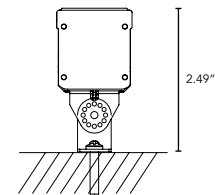

*Additional charges apply.

Opal White

- Exterior use only.
- Best for direct view use.

LUMELINE

Direct View Linear LED Strip Fixture

TECHNICAL SPECIFICATIONS:

WATTAGE	4 or 8 watts per linear ft.
INPUT VOLTAGE	90-120V or 230-277V
CONTROL	Leading Edge/Trailing Edge line dimmer 0-10V, DMX*
LED SPACING	0.66" on center
LENGTH	6" increments, (12" min) allow 1/4" for each end cap and 2" for power feed cable
TOTAL HEIGHT	1.24" (not including clip) or 1.37" with satin ice lens
TOTAL WIDTH	1.68"
COLOR OPTIONS	2000K, 2400K, 2700K, 3000K, 3500K, 4000K, 5000K
MOUNTING	Fixed, Swivel, 3" Arc or 6" Arc
AVAILABLE OPTICS	120°
RATING	IP50, IP65, IP68
COLOR RENDERING INDEX (CRI)	90 + CRI
POWER CABLE	UL Standard 6 ft.
ENVIRONMENTAL	Operating temperature--40°F-140°F Ambient(-40°C-60°C)** Storage temperature -40°F-140°F Ambient indoor fixtures operation limited to =<50% relative humidity

DIMENSIONS:

- For vertical installation please contact the factory for specific mounting instructions.
- For installations above 4' please contact the factory.

Plan View

Elevation View

MOUNTING INFORMATION:

- For vertical installation please contact the factory for specific mounting instructions.

Fixed

Swivel

3" Arc

6" Arc