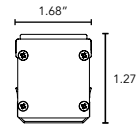

*Additional charges apply.

Opal White

- Exterior use only.
- Best for direct view use.

LUMELINE

Direct View Linear LED Strip Fixture

TECHNICAL SPECIFICATIONS:

WATTAGE	4 or 8 watts per linear ft.
INPUT VOLTAGE	90-120V or 230-277V
CONTROL	Leading Edge/Trailing Edge line dimmer 0-10V, DMX*
LED SPACING	0.66" on center
LENGTH	6" increments, (12" min) allow 1/4" for each end cap and 2" for power feed cable
TOTAL HEIGHT	1.24" (not including clip) or 1.37" with satin ice lens
TOTAL WIDTH	1.68"
COLOR OPTIONS	2000K, 2400K, 2700K, 3000K, 3500K, 4000K, 5000K
MOUNTING	Fixed, Swivel, 3" Arc or 6" Arc
AVAILABLE OPTICS	120°
RATING	IP50, IP65, IP68
COLOR RENDERING INDEX (CRI)	90 + CRI
POWER CABLE	UL Standard 6 ft.
ENVIRONMENTAL	Operating temperature--40°F-140°F Ambient(-40°C-60°C)** Storage temperature -40°F-140°F Ambient indoor fixtures operation limited to =<50% relative humidity

DIMENSIONS:

- For vertical installation please contact the factory for specific mounting instructions.
- For installations above 4' please contact the factory.

Plan View

Elevation View

MOUNTING INFORMATION:

- For vertical installation please contact the factory for specific mounting instructions.

Fixed

Swivel

3" Arc

6" Arc