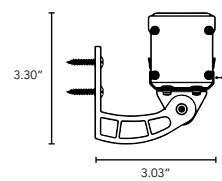

*Additional charges apply.

Opal White

- Exterior use only.
- Best for direct view use.

LUMELINE

Direct View Linear LED Strip Fixture

TECHNICAL SPECIFICATIONS:

WATTAGE	4 or 8 watts per linear ft.
INPUT VOLTAGE	90-120V or 230-277V
CONTROL	Leading Edge/Trailing Edge line dimmer 0-10V, DMX*
LED SPACING	0.66" on center
LENGTH	6" increments, (12" min) allow 1/4" for each end cap and 2" for power feed cable
TOTAL HEIGHT	1.24" (not including clip) or 1.37" with satin ice lens
TOTAL WIDTH	1.68"
COLOR OPTIONS	2000K, 2400K, 2700K, 3000K, 3500K, 4000K, 5000K
MOUNTING	Fixed, Swivel, 3" Arc or 6" Arc
AVAILABLE OPTICS	120°
RATING	IP50, IP65, IP68
COLOR RENDERING INDEX (CRI)	90 + CRI
POWER CABLE	UL Standard 6 ft.
ENVIRONMENTAL	Operating temperature--40°F-140°F Ambient(-40°C-60°C)** Storage temperature -40°F-140°F Ambient indoor fixtures operation limited to =<50% relative humidity

DIMENSIONS:

- For vertical installation please contact the factory for specific mounting instructions.
- For installations above 4' please contact the factory.

Plan View

Elevation View

MOUNTING INFORMATION:

- For vertical installation please contact the factory for specific mounting instructions.

Fixed

Swivel

3" Arc

6" Arc