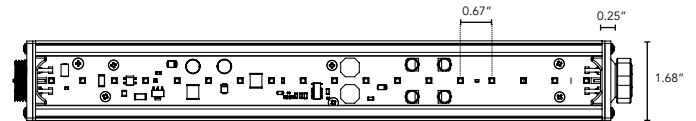

*Additional charges apply.

Opal White

- Exterior use only.
- Best for direct view use.

LUMELINE

Direct View Linear LED Strip Fixture

TECHNICAL SPECIFICATIONS:

WATTAGE	4 or 8 watts per linear ft.
INPUT VOLTAGE	90-120V or 230-277V
CONTROL	Leading Edge/Trailing Edge line dimmer 0-10V, DMX*
LED SPACING	0.66" on center
LENGTH	6" increments, (12" min) allow 1/4" for each end cap and 2" for power feed cable
TOTAL HEIGHT	1.24" (not including clip) or 1.37" with satin ice lens
TOTAL WIDTH	1.68"
COLOR OPTIONS	2000K, 2400K, 2700K, 3000K, 3500K, 4000K, 5000K
MOUNTING	Fixed, Swivel, 3" Arc or 6" Arc
AVAILABLE OPTICS	120°
RATING	IP50, IP65, IP68
COLOR RENDERING INDEX (CRI)	90 + CRI
POWER CABLE	UL Standard 6 ft.
ENVIRONMENTAL	Operating temperature--40°F-140°F Ambient(-40°C-60°C)** Storage temperature -40°F-140°F Ambient indoor fixtures operation limited to =<50% relative humidity

DIMENSIONS:

- For vertical installation please contact the factory for specific mounting instructions.
- For installations above 4' please contact the factory.

Plan View

Elevation View

MOUNTING INFORMATION: