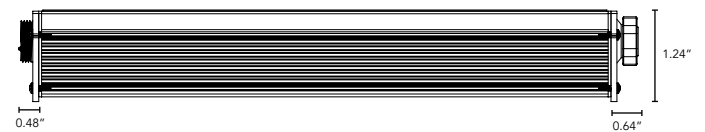

PRODUCT SPECIFICATIONS:

	WATTAGE	COLOR OPTION	OPTIC	VOLTAGE	FINISH	LOCATION	MOUNTING	LENS	OPTIONS
LUMELINE			120°						
	4W	2000K		120V	W White	I Interior-IP50	F Fixed	C Clear	SB Square Baffle
	8W	2400K		277V	B Black	E Exterior-IP65	S Swivel	D Diffused	ASYM Asymmetric Baffle
		2700K				W Wet-IP68	3Arc 3" Arc Swivel	SI Satin Ice (Interior Use Only)	SKB Kicker Baffle
		3000K					6Arc 6" Arc Swivel	OW Opal White (Exterior Use Only)	
		3500K							
		4000K							
		5000K							

*Additional charges apply.

Opal White

- Exterior use only.
- Best for direct view use.

LUMELINE

Direct View Linear LED Strip Fixture

TECHNICAL SPECIFICATIONS:

WATTAGE	4 or 8 watts per linear ft.
INPUT VOLTAGE	90-120V or 230-277V
CONTROL	Leading Edge/Trailing Edge line dimmer 0-10V, DMX*
LED SPACING	0.66" on center
LENGTH	6" increments, (12" min) allow 1/4" for each end cap and 2" for power feed cable
TOTAL HEIGHT	1.24" (not including clip) or 1.37" with satin ice lens
TOTAL WIDTH	1.68"
COLOR OPTIONS	2000K, 2400K, 2700K, 3000K, 3500K, 4000K, 5000K
MOUNTING	Fixed, Swivel, 3" Arc or 6" Arc
AVAILABLE OPTICS	120°
RATING	IP50, IP65, IP68
COLOR RENDERING INDEX (CRI)	90 + CRI
POWER CABLE	UL Standard 6 ft.
ENVIRONMENTAL	Operating temperature--40°F-140°F Ambient(-40°C-60°C)** Storage temperature -40°F-140°F Ambient indoor fixtures operation limited to =<50% relative humidity

DIMENSIONS:

- For vertical installation please contact the factory for specific mounting instructions.
- For installations above 4' please contact the factory.

Plan View

Elevation View

MOUNTING INFORMATION: