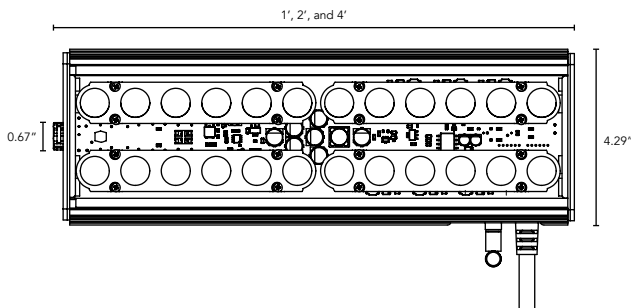

- Fixture uses high intensity LED's in a variety of color combinations.
- Compact, rugged, linear fixture easily integrates into many applications.
- Many options in optics, color temperature and accessories.
- Wireless DMX controllable.
- Simple installation process using conventional wiring.
- UL Listed for dry or damp or wet location (model dependent).
- Clear anodized aluminum housing with a durable finish ensuring it is weather and abrasion resistant.
- Clear or Diffuse (interior only) lens.
- Uses any standard DMX 512 show controls.
- Contact Boca Flasher for tips with custom installations.

PRODUCT SPECIFICATIONS:

COLOR OPTION	OPTIC	VOLTAGE	FINISH	LOCATION	MOUNTING	WHITE MIXING OPTIONS
HPFB			A			
RGB	10°	120V	A Clear Anodized Aluminum	I Interior-IP50 E Exterior-IP65 W Wet-IP68	F Fixed H Hinge LS Large Swivel	If specifying RGBW indicate white options here: (Up to 3 different options can be specified) 2700K 3000K 3500K 4000K 5000K Amber
RGBW color & white (See Options)	30°	277V				
	60°					
	10°x 60° 30°x 60°					
	LENS	CONTROLS				
C Clear		3 3 Channel DMX				
D Diffused (Interior Use Only)		6 6 Channel DMX				

DIMENSIONS:

Plan View

Elevation View

End View

HPFB

Medium Profile Color Changing LED Fixture

TECHNICAL SPECIFICATIONS:

WATTAGE	33 watts per linear ft.*
INPUT VOLTAGE	120 VAC or 277 VAC
CONTROL	Standard DMX 512
LED SPACING	1.0" on center
LENGTH	1 ft., 2 ft., or 4 ft.
TOTAL HEIGHT	2.14" (not including clip)
TOTAL WIDTH	4.29"
COLOR OPTIONS	RGB, RGBW
MOUNTING	Fixed, Swivel, or Large Swivel
AVAILABLE OPTICS	10°, 30°, 60°, 10° x 60°, 30° x 60°
RATING	IP50, IP65, IP68
COLOR RENDERING INDEX (CRI)	90+ for White Mixing Only
POWER CABLE	UL Standard 6.5 ft.
ENVIRONMENTAL	Operating temperature--40°F-140°F Ambient(-40°C-60°C)** Storage temperature -40°F-140°F Ambient indoor fixtures operation limited to =<50% relative humidity