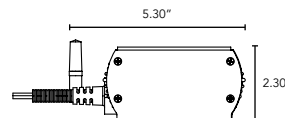

PRODUCT SPECIFICATIONS:

COLOR OPTION	OPTIC	VOLTAGE	FINISH	LOCATION	MOUNTING	WHITE MIXING OPTIONS
HPFB			A			
RGB	10°	120V	A Clear Anodized Aluminum	I Interior-IP50 E Exterior-IP65 W Wet-IP68	F Fixed H Hinge LS Large Swivel	If specifying RGBW indicate white options here: (Up to 3 different options can be specified) 2700K 3000K 3500K 4000K 5000K Amber
RGBW color & white (See Options)	30°	277V				
	60°					
	10°x 60° 30°x 60°					
	LENS	CONTROLS				
C Clear		3 3 Channel DMX				
D Diffused (Interior Use Only)		6 6 Channel DMX				

DIMENSIONS:

Plan View

Elevation View

End View

HPFB

Medium Profile Color Changing LED Fixture

TECHNICAL SPECIFICATIONS:

WATTAGE	33 watts per linear ft.*
INPUT VOLTAGE	120 VAC or 277 VAC
CONTROL	Standard DMX 512
LED SPACING	1.0" on center
LENGTH	1 ft., 2 ft., or 4 ft.
TOTAL HEIGHT	2.14" (not including clip)
TOTAL WIDTH	4.29"
COLOR OPTIONS	RGB, RGBW
MOUNTING	Fixed, Swivel, or Large Swivel
AVAILABLE OPTICS	10°, 30°, 60°, 10° x 60°, 30° x 60°
RATING	IP50, IP65, IP68
COLOR RENDERING INDEX (CRI)	90+ for White Mixing Only
POWER CABLE	UL Standard 6.5 ft.
ENVIRONMENTAL	Operating temperature--40°F-140°F Ambient(-40°C-60°C)** Storage temperature -40°F-140°F Ambient indoor fixtures operation limited to =<50% relative humidity