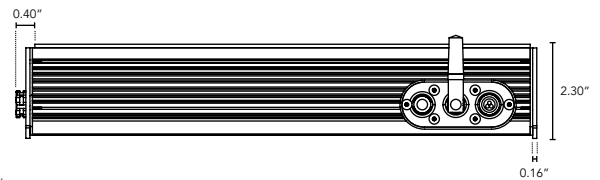

PRODUCT SPECIFICATIONS:

COLOR OPTION	OPTIC	VOLTAGE	FINISH	LOCATION	MOUNTING	WHITE MIXING OPTIONS
HPFB			A			
RGB	10°	120V	A Clear Anodized Aluminum	I Interior-IP50 E Exterior-IP65 W Wet-IP68	F Fixed H Hinge LS Large Swivel	If specifying RGBW indicate white options here: (Up to 3 different options can be specified) 2700K 3000K 3500K 4000K 5000K Amber
RGBW color & white (See Options)	30°	277V				
	60°					
	10°x 60° 30°x 60°					
	LENS	CONTROLS				
C Clear		3 3 Channel DMX				
D Diffused (Interior Use Only)		6 6 Channel DMX				

DIMENSIONS:

Plan View

Elevation View

End View

HPFB

Medium Profile Color Changing LED Fixture

TECHNICAL SPECIFICATIONS:

WATTAGE	33 watts per linear ft.*
INPUT VOLTAGE	120 VAC or 277 VAC
CONTROL	Standard DMX 512
LED SPACING	1.0" on center
LENGTH	1 ft., 2 ft., or 4 ft.
TOTAL HEIGHT	2.14" (not including clip)
TOTAL WIDTH	4.29"
COLOR OPTIONS	RGB, RGBW
MOUNTING	Fixed, Swivel, or Large Swivel
AVAILABLE OPTICS	10°, 30°, 60°, 10° x 60°, 30° x 60°
RATING	IP50, IP65, IP68
COLOR RENDERING INDEX (CRI)	90+ for White Mixing Only
POWER CABLE	UL Standard 6.5 ft.
ENVIRONMENTAL	Operating temperature--40°F-140°F Ambient(-40°C-60°C)** Storage temperature -40°F-140°F Ambient indoor fixtures operation limited to =<50% relative humidity