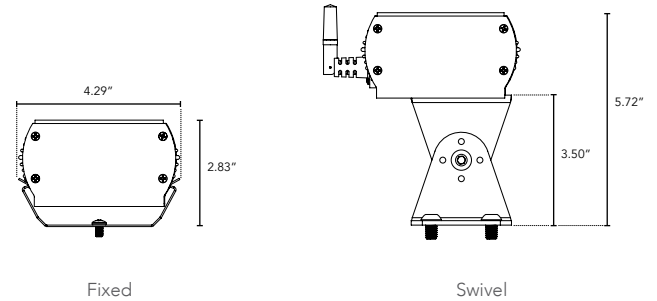

HPFB

Medium Profile Color Changing LED Fixture

TECHNICAL SPECIFICATIONS:

WATTAGE	33 watts per linear ft.*
INPUT VOLTAGE	120 VAC or 277 VAC
CONTROL	Standard DMX 512
LED SPACING	1.0" on center
LENGTH	1 ft., 2 ft., or 4 ft.
TOTAL HEIGHT	2.14" (not including clip)
TOTAL WIDTH	4.29"
COLOR OPTIONS	RGB, RGBW
MOUNTING	Fixed, Swivel, or Large Swivel
AVAILABLE OPTICS	10°, 30°, 60°, 10° x 60°, 30° x 60°
RATING	IP50, IP65, IP68
COLOR RENDERING INDEX (CRI)	90+ for White Mixing Only
POWER CABLE	UL Standard 6.5 ft.
ENVIRONMENTAL	Operating temperature--40°F-140°F Ambient(-40°C-60°C)** Storage temperature -40°F-140°F Ambient indoor fixtures operation limited to =<50% relative humidity

MOUNTING INFORMATION:

- For vertical installation please contact the factory for specific mounting instructions.
- For installations above 4' please contact the factory.

*Custom wattage available upon request.

Title 24 compliant fixture not to exceed 18 watts / 4ft fixture.

** Military spec available under special request-lead times may be impacted.