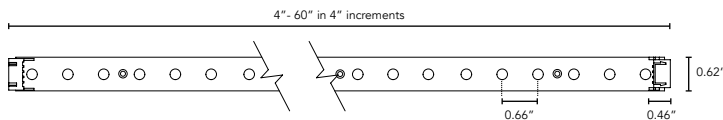

PRODUCT SPECIFICATIONS:

	LED SPACING	COLOR OPTION	OPTIC	TRANSFORMER PRIMARY VOLTAGE	LOCATION	MOUNTING
AC-100	1 18 per Lft 2 36 per Lft (Not Available with 120°)	3000K 5000K Amber Red Green Blue	20° 30° (Amber, red, green, or blue only) 50° 120°	120V 277V Fixture is 24V AC or DC	I Interior-IP50 E Exterior-IP65 (Underwater tube only) W Wet-IP68 (Underwater tube only)	T Tube NT No Tube UW1 Underwater Tube 1 strip per tube* UW2 Underwater Tube 2 strips per tube*

*UW tube has a separate data sheet.

DIMENSIONS:

Scale: 6"=1'-0"

Plan View

Plain View - In Polycarbonate Tube

Elevation View

Section - No Tube

End Cap

Section - In Tube

AC-100

Solid Color Dimmable LED Light Strips

TECHNICAL SPECIFICATIONS:

WATTAGE	2.5 or 4.8 watts per Lft. for 20° or 50°, 3 or 6 watts per Lft. for 120°
INPUT VOLTAGE	24VDC or 24VAC
CONTROL	Standard magnetic low voltage dimming*
LED SPACING	Per strip 0.5" on center single row or double row
LENGTH	4" increments (white, blue, green), 6" increments (red, amber), allow 1/8" for each end cap and 2" for power feed cable.
TOTAL WIDTH	0.92" (not including tube)
TOTAL HEIGHT IN TUBE	1.08" (including clip)
TOTAL DIAMETER	0.92" (including tube)
COLOR OPTIONS	3000K, 5000K, amber, red, green, blue
MOUNTING	Tube, No Tube, Underwater Tube
AVAILABLE OPTICS	20°, 50°, 120° (30° amber, red, green, blue only)
RATING	IP50 (UW Tube Allows IP68 Use)
COLOR RENDERING INDEX (CRI)	80CRI
ENVIRONMENTAL	Operating temperature--40°F-140°F Ambient(-40°C-60°C)** Storage temperature -40°F-140°F Ambient indoor fixtures operation limited to =<50% relative humidity