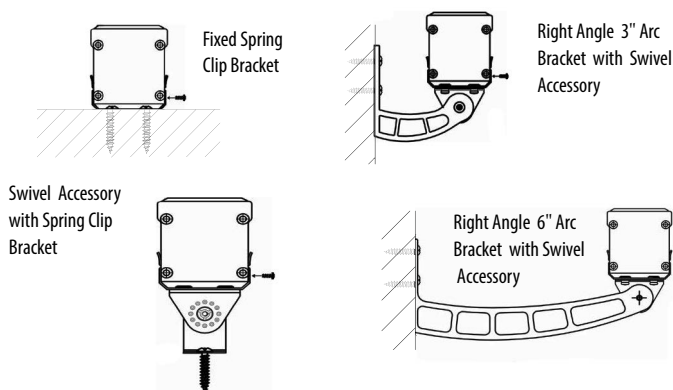

DATE:	TYPE:	PROJECT:	CUSTOMER:

Triple Diode DMX Controlled Linear LED Fixture

The Boca Flasher Tri-Light is a small profile RGBW color changing fixture that is useful in many lighting situations where color mixing is needed and space is an issue. The TriLight's triple diode color mixing process creates an even wash for color mixing, even at short distances. It can be fabricated with a range of optics and accessories. The housing is anodized aluminum with a durable finish making it weather and abrasion resistant. It is UL Listed for dry, damp or wet location (model dependent).

KEY FEATURES:

- Triple diode ensures even color washing, even at short distances.
- Compact, variable light fixture for dry, damp or wet location use.
- Fixture comes in 6" increments (12" minimum).
- Many options in optics and accessories to suit a range of projects (call factory for additional options).
- Three different types of lenses.
- Can use standard 512 DMX controls.
- Clear anodized aluminum or black finish. Check factory for availability.
- Contact Boca Flasher for tips with custom installations.
- Total linear feet per power feed: 30 ft. RGB, 30 ft. RGBW

DIAGRAMS & DIMENSIONS:

PLAN VIEW

MOUNTING INFORMATION:

TECHNICAL SPECIFICATIONS:

WATTAGE: 12W Max, software controlled	TOTAL WIDTH: 1.68"
INPUT VOLTAGE: 120VAC	TOTAL HEIGHT: 1.80" (not including clip)
INPUT CURRENT PER LINEAR FT: 120VAC	MOUNTING: Fixed, swivel, or ARC COLOR
CONTROL: NANOROUTER* w/ standard DMX512	OPTIONS: Triple diode RGB, or triple diode RGB w/ white option.
POWER CABLE: 30 ft.	OPTICS AVAILABLE: 120°
LED SPACING: 1.00"	RATING: IP50, IP65, IP68.
LENGTH: 12" - 96", 6" Increment	