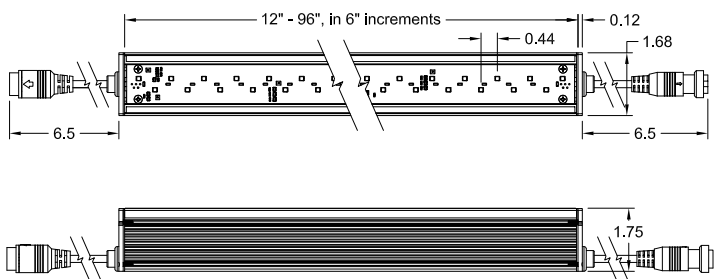

DATE:	TYPE:	PROJECT:	CUSTOMER:

Triple Diode DMX Controlled Linear LED Fixture

The Boca Flasher Tri-Light is a small profile RGBW color changing fixture that is useful in many lighting situations where color mixing is needed and space is an issue. The TriLight's triple diode color mixing process creates an even wash for color mixing, even at short distances. It can be fabricated with a range of optics and accessories. The housing is anodized aluminum with a durable finish making it weather and abrasion resistant. It is UL Listed for dry, damp or wet location (model dependent).

KEY FEATURES:

- Triple diode ensures even color washing, even at short distances.
- Compact, variable light fixture for dry, damp or wet location use.
- Fixture comes in 6" increments (12" minimum).
- Many options in optics and accessories to suit a range of projects (call factory for additional options).
- Three different types of lenses.
- Can use standard 512 DMX controls.
- Clear anodized aluminum or black finish. Check factory for availability.
- Contact Boca Flasher for tips with custom installations.
- Total linear feet per power feed: 30 ft. RGB, 30 ft. RGBW

DIAGRAMS & DIMENSIONS:

PLAN VIEW

MOUNTING INFORMATION:

TECHNICAL SPECIFICATIONS:

WATTAGE: 12W Max, software controlled	TOTAL WIDTH: 1.68"
INPUT VOLTAGE: 120VAC	TOTAL HEIGHT: 1.80" (not including clip)
INPUT CURRENT PER LINEAR FT: 120VAC	MOUNTING: Fixed, swivel, or ARC COLOR
CONTROL: NANOROUTER* w/ standard DMX512	OPTIONS: Triple diode RGB, or triple diode RGB w/ white option.
POWER CABLE: 30 ft.	OPTICS AVAILABLE: 120°
LED SPACING: 1.00"	RATING: IP50, IP65, IP68.
LENGTH: 12" - 96", 6" Increment	