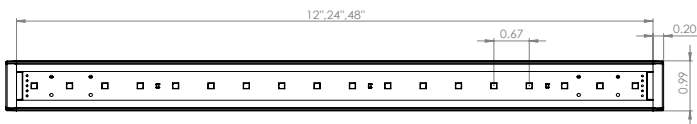

DIAGRAMS & DIMENSIONS:

PLAN VIEW

PLAN VIEW