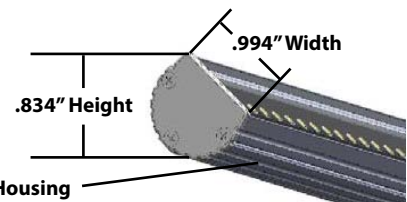

DIAGRAMS & DIMENSIONS:

PLAN VIEW

PLAN VIEW

ELEVATION VIEW

ELEVATION VIEW

NANO-X:

Anodized Aluminum Housing

MOUNTING INFORMATION:

* For vertical installation please contact the factory for specific mounting instructions.

* For installations above 4' please contact the factory.

TECHNICAL SPECIFICATIONS:

WATTAGE: 3 or 6 watts per linear ft.	TOTAL DIAMETER: 0.83"
INPUT VOLTAGE: 90-120V 230-277V	INPUT CURRENT: 54mA @ 120V 24mA @ 277V
CONTROL: Leading-edge/Trailing-edge line dimmer	MOUNTING: Fixed clip
POWER CABLE: UL standard 6 ft.	COLOR OPTIONS: 2000K, 2400K, 2700K 3000K, 3500K, 4000K 5000K, 6500K
PIXEL SPACING: 5/8" on center	OPTICS AVAILABLE: 120°
LENGTH: 1 ft., 2ft., and 4 ft, allow 1/4" for each end cap and 1.25" for power feed cable	RATING: Dry, Exterior
TOTAL WIDTH: 1.00"	COLOR RENDERING INDEX (CRI): 90 + CRI