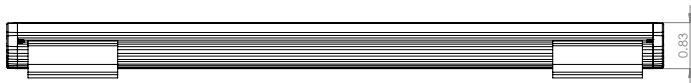

KEY FEATURES:

- Compact, variable light fixture.
- Fixture comes in 1ft, 2ft, and 4 feet.
- Many options in color temperature to suit a range of projects, call factory for additional options
- Uses standard line voltage dimming.
- Fixtures are compatible with both forward and reverse phase dimming or can use Boca's SDS module for 0-10V or DMX Dimming.
- Contact Boca Flasher for tips with custom installation procedures.
- Total linear feet per power feed; 76 ft. @ 120V or 156ft. @ 277V
- NanoX is Exterior IP65 rated.

DIAGRAMS & DIMENSIONS:

PLAN VIEW

PLAN VIEW

ELEVATION VIEW

ELEVATION VIEW

NANO-X:

Anodized Aluminum Housing

MOUNTING INFORMATION:

* For vertical installation please contact the factory for specific mounting instructions.

* For installations above 4' please contact the factory.

TECHNICAL SPECIFICATIONS:

WATTAGE: 3 or 6 watts per linear ft.	TOTAL DIAMETER: 0.83"
INPUT VOLTAGE: 90-120V 230-277V	INPUT CURRENT: 54mA @ 120V 24mA @ 277V
CONTROL: Leading-edge/Trailing-edge line dimmer	MOUNTING: Fixed clip
POWER CABLE: UL standard 6 ft.	COLOR OPTIONS: 2000K, 2400K, 2700K 3000K, 3500K, 4000K 5000K, 6500K
PIXEL SPACING: 5/8" on center	OPTICS AVAILABLE: 120°
LENGTH: 1 ft., 2ft., and 4 ft, allow 1/4" for each end cap and 1.25" for power feed cable	RATING: Dry, Exterior
TOTAL WIDTH: 1.00"	COLOR RENDERING INDEX (CRI): 90 + CRI