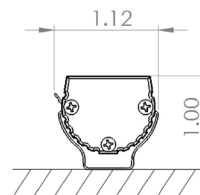

DIAGRAMS & DIMENSIONS:

PLAN VIEW

PLAN VIEW

ELEVATION VIEW

ELEVATION VIEW

NANO-X:

Anodized Aluminum Housing

MOUNTING INFORMATION:

* For vertical installation please contact the factory for specific mounting instructions.

* For installations above 4' please contact the factory.

TECHNICAL SPECIFICATIONS:

WATTAGE: 3 or 6 watts per linear ft.	TOTAL DIAMETER: 0.83"
INPUT VOLTAGE: 90-120V 230-277V	INPUT CURRENT: 54mA @ 120V 24mA @ 277V
CONTROL: Leading-edge/Trailing-edge line dimmer	MOUNTING: Fixed clip
POWER CABLE: UL standard 6 ft.	COLOR OPTIONS: 2000K, 2400K, 2700K 3000K, 3500K, 4000K 5000K, 6500K
PIXEL SPACING: 5/8" on center	OPTICS AVAILABLE: 120°
LENGTH: 1 ft., 2ft., and 4 ft, allow 1/4" for each end cap and 1.25" for power feed cable	RATING: Dry, Exterior
TOTAL WIDTH: 1.00"	COLOR RENDERING INDEX (CRI): 90 + CRI