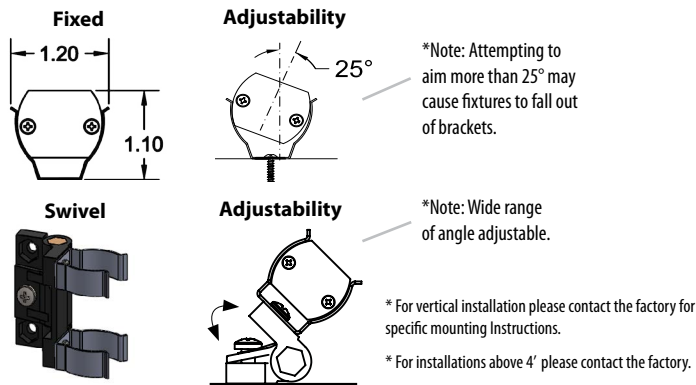

DIAGRAMS & DIMENSIONS: