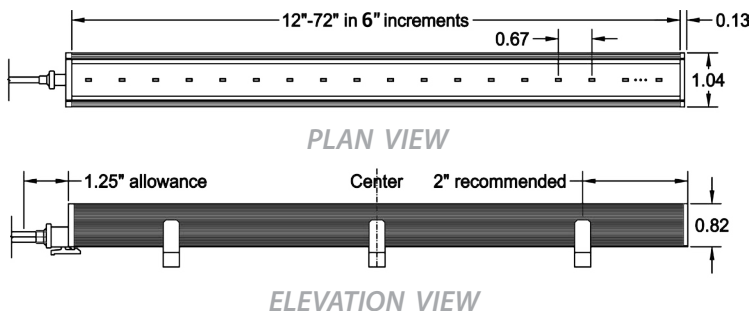

DIAGRAMS & DIMENSIONS: