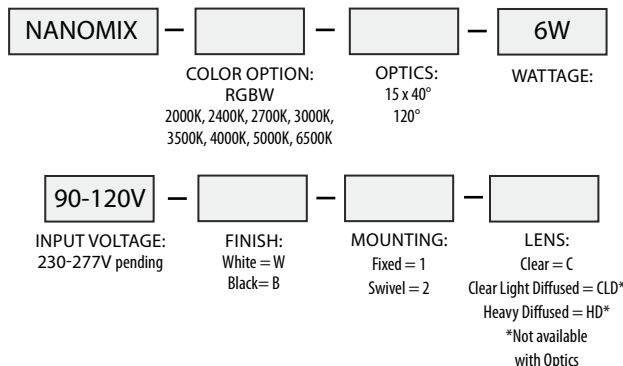

PROJECT SPECIFICATIONS: