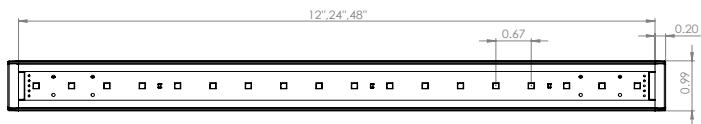

DIAGRAMS & DIMENSIONS:

PLAN VIEW

PLAN VIEW