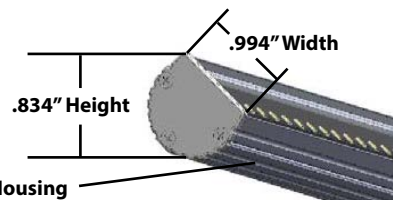

DIAGRAMS & DIMENSIONS:

PLAN VIEW

PLAN VIEW

ELEVATION VIEW

ELEVATION VIEW

NANO-X:

Anodized Aluminum Housing

MOUNTING INFORMATION:

* For vertical installation please contact the factory for specific mounting instructions.

* For installations above 4' please contact the factory.

TECHNICAL SPECIFICATIONS:

WATTAGE: 6 watts per linear ft.	TOTAL DIAMETER: 0.83"
INPUT VOLTAGE: 90-120V 230-277V	INPUT CURRENT: 54mA @ 120V 24mA @ 277V
CONTROL: Leading-edge/Trailing-edge line dimmer	MOUNTING: Fixed clip
POWER CABLE: UL standard 6 ft.	COLOR OPTIONS: 2000K, 2400K, 2700K 3000K, 3500K, 4000K 5000K, 6500K
PIXEL SPACING: 5/8" on center	OPTICS AVAILABLE: 120°
LENGTH: 1 ft., 2ft., and 4 ft, allow 1/4" for each end cap and 1.25" for power feed cable	RATING: Dry, Exterior
TOTAL WIDTH: 1.00"	COLOR RENDERING INDEX (CRI): 90 + CRI