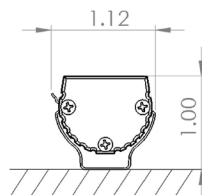

DIAGRAMS & DIMENSIONS:

PLAN VIEW

PLAN VIEW

ELEVATION VIEW

ELEVATION VIEW

NANO-X:

Anodized Aluminum Housing

MOUNTING INFORMATION:

* For vertical installation please contact the factory for specific mounting instructions.

* For installations above 4' please contact the factory.

TECHNICAL SPECIFICATIONS:

WATTAGE: 6 watts per linear ft.	TOTAL DIAMETER: 0.83"
INPUT VOLTAGE: 90-120V 230-277V	INPUT CURRENT: 54mA @ 120V 24mA @ 277V
CONTROL: Leading-edge/Trailing-edge line dimmer	MOUNTING: Fixed clip
POWER CABLE: UL standard 6 ft.	COLOR OPTIONS: 2000K, 2400K, 2700K 3000K, 3500K, 4000K 5000K, 6500K
PIXEL SPACING: 5/8" on center	OPTICS AVAILABLE: 120°
LENGTH: 1 ft., 2ft., and 4 ft, allow 1/4" for each end cap and 1.25" for power feed cable	RATING: Dry, Exterior
TOTAL WIDTH: 1.00"	COLOR RENDERING INDEX (CRI): 90 + CRI