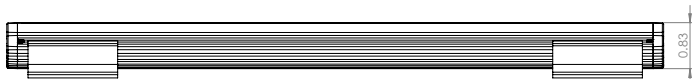

KEY FEATURES:

- Compact, variable light fixture.
- Fixture comes in 1ft, 2ft, and 4 feet.
- Many options in color temperature to suit a range of projects, call factory for additional options
- Uses standard line voltage dimming.
- Fixtures are compatible with both forward and reverse phase dimming or can use Boca's SDS module for 0-10V or DMX Dimming.
- Contact Boca Flasher for tips with custom installation procedures.
- Total linear feet per power feed; 76 ft. @ 120V or 156ft. @ 277V
- NanoX is Exterior IP65 rated.

DIAGRAMS & DIMENSIONS:

PLAN VIEW

PLAN VIEW

ELEVATION VIEW

ELEVATION VIEW

NANO-X:

Anodized Aluminum Housing

MOUNTING INFORMATION:

* For vertical installation please contact the factory for specific mounting instructions.

* For installations above 4' please contact the factory.

TECHNICAL SPECIFICATIONS:

WATTAGE: 6 watts per linear ft.	TOTAL DIAMETER: 0.83"
INPUT VOLTAGE: 90-120V 230-277V	INPUT CURRENT: 54mA @ 120V 24mA @ 277V
CONTROL: Leading-edge/Trailing-edge line dimmer	MOUNTING: Fixed clip
POWER CABLE: UL standard 6 ft.	COLOR OPTIONS: 2000K, 2400K, 2700K 3000K, 3500K, 4000K 5000K, 6500K
PIXEL SPACING: 5/8" on center	OPTICS AVAILABLE: 120°
LENGTH: 1 ft., 2ft., and 4 ft, allow 1/4" for each end cap and 1.25" for power feed cable	RATING: Dry, Exterior
TOTAL WIDTH: 1.00"	COLOR RENDERING INDEX (CRI): 90 + CRI