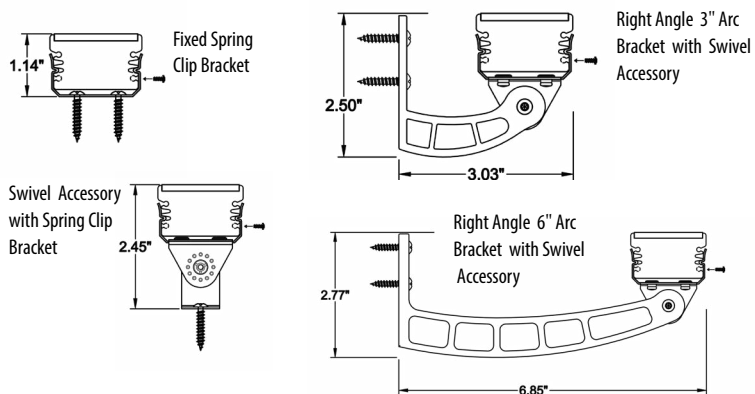

DATE:	TYPE:	PROJECT:	CUSTOMER:

Triple Diode DMX Controlled Linear LED Fixture

The Boca Flasher Tri-Light is a small profile RGBW color changing fixture that is useful in many lighting situations where color mixing is needed and space is an issue. The TriLight's triple diode color mixing process creates an even wash for color mixing, even at short distances. It can be fabricated with a range of optics and accessories. The housing is anodized aluminum with a durable finish making it weather and abrasion resistant. It is UL Listed for dry, damp or wet location (model dependent).

KEY FEATURES:

- Triple diode ensures even color washing, even at short distances.
- Compact, variable light fixture for dry, damp or wet location use.
- Fixture comes in 6" increments (12" minimum).
- Many options in optics and accessories to suit a range of projects (call factory for additional options).
- Three different types of lenses.
- Can use standard 512 DMX controls.
- Clear anodized aluminum or black finish. Check factory for availability.
- Contact Boca Flasher for tips with custom installations.
- Total linear feet per power feed: 8 ft. RGB, 6 ft. RGBW

DIAGRAMS & DIMENSIONS:

PLAN VIEW

MOUNTING INFORMATION:

TECHNICAL SPECIFICATIONS:

WATTAGE: 12W Max, software controlled	TOTAL WIDTH: 1.68"
INPUT VOLTAGE: 120VAC	TOTAL HEIGHT: 1.80" (not including clip)
INPUT CURRENT PER LINEAR FT: 120VAC	MOUNTING: Fixed, swivel, or ARC COLOR
CONTROL: NANOROUTER* w/ standard DMX512	OPTIONS: Triple diode RGB, or triple diode RGB w/ white option.
POWER CABLE: 30 ft.	OPTICS AVAILABLE: 120°
LED SPACING: 1.00"	RATING: IP50, IP65, IP68.
LENGTH: 12" - 96", 6" Increment	