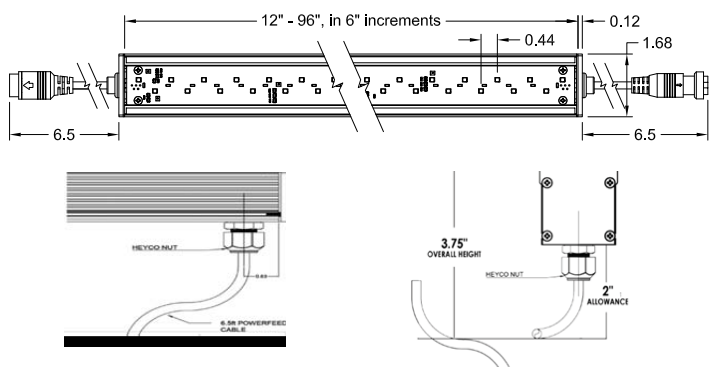

DATE:	TYPE:	PROJECT:	CUSTOMER:

Triple Diode DMX Controlled Linear LED Fixture

The Boca Flasher Tri-Light is a small profile RGBW color changing fixture that is useful in many lighting situations where color mixing is needed and space is an issue. The TriLight's triple diode color mixing process creates an even wash for color mixing, even at short distances. It can be fabricated with a range of optics and accessories. The housing is anodized aluminum with a durable finish making it weather and abrasion resistant. It is UL Listed for dry, damp or wet location (model dependent).

KEY FEATURES:

- Triple diode ensures even color washing, even at short distances.
- Compact, variable light fixture for dry, damp or wet location use.
- Fixture comes in 6" increments (12" minimum).
- Many options in optics and accessories to suit a range of projects (call factory for additional options).
- Three different types of lenses.
- Can use standard 512 DMX controls.
- Clear anodized aluminum or black finish. Check factory for availability.
- Contact Boca Flasher for tips with custom installations.
- Total linear feet per power feed: 8 ft. RGB, 6 ft. RGBW

DIAGRAMS & DIMENSIONS:

PLAN VIEW

MOUNTING INFORMATION:

TECHNICAL SPECIFICATIONS:

WATTAGE: 12W Max, software controlled	TOTAL WIDTH: 1.68"
INPUT VOLTAGE: 120VAC	TOTAL HEIGHT: 1.80" (not including clip)
INPUT CURRENT PER LINEAR FT: 120VAC	MOUNTING: Fixed, swivel, or ARC COLOR
CONTROL: NANOROUTER* w/ standard DMX512	OPTIONS: Triple diode RGB, or triple diode RGB w/ white option.
POWER CABLE: 30 ft.	OPTICS AVAILABLE: 120°
LED SPACING: 1.00"	RATING: IP50, IP65, IP68.
LENGTH: 12" - 96", 6" Increment	