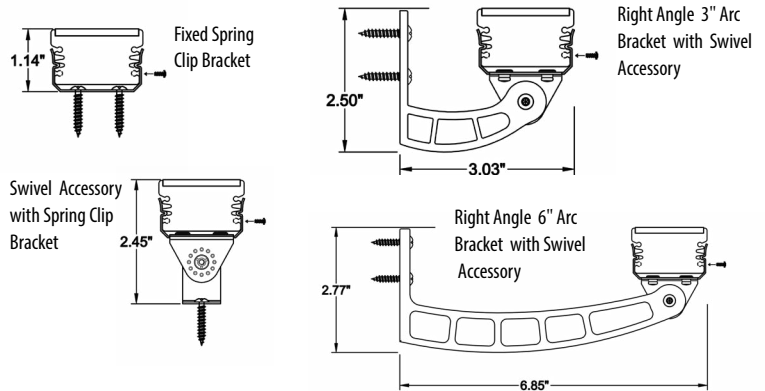

### Triple Diode DMX Controlled Linear LED Fixture

The Boca Flasher Tri-Light is a small profile RGBW color changing fixture that is useful in many lighting situations where color mixing is needed and space is an issue. The TriLight's triple diode color mixing process creates an even wash for color mixing, even at short distances. It can be fabricated with a range of optics and accessories. The housing is anodized aluminum with a durable finish making it weather and abrasion resistant. It is UL Listed for dry, damp or wet location (model dependent).

### KEY FEATURES:

- Triple diode ensures even color washing, even at short distances.
- Compact, variable light fixture for dry, damp or wet location use.
- Fixture comes in 6" increments (12" minimum).
- Many options in optics and accessories to suit a range of projects (call factory for additional options).
- Three different types of lenses.
- Can use standard 512 DMX controls.
- Clear anodized aluminum or black finish. Check factory for availability.
- Contact Boca Flasher for tips with custom installations.
- Total linear feet per power feed: 8 ft. RGB, 6 ft. RGBW

### DIAGRAMS & DIMENSIONS:

### TECHNICAL SPECIFICATIONS:

<b>WATTAGE:</b> 12W Max, software controlled	<b>TOTAL WIDTH:</b> 1.68"
<b>INPUT VOLTAGE:</b> 120VAC	<b>TOTAL HEIGHT:</b> 1.80" (not including clip)
<b>INPUT CURRENT PER LINEAR FT:</b> 120VAC	<b>MOUNTING:</b> Fixed, swivel, or ARC COLOR
<b>CONTROL:</b> NANOROUTER* w/ standard DMX512	<b>OPTIONS:</b> Triple diode RGB, or triple diode RGB w/ white option.
<b>POWER CABLE:</b> 30 ft.	<b>OPTICS AVAILABLE:</b> 120°
<b>LED SPACING:</b> 1.00"	<b>RATING:</b> IP50, IP65, IP68.
<b>LENGTH:</b> 12" - 96", 6" Increment	