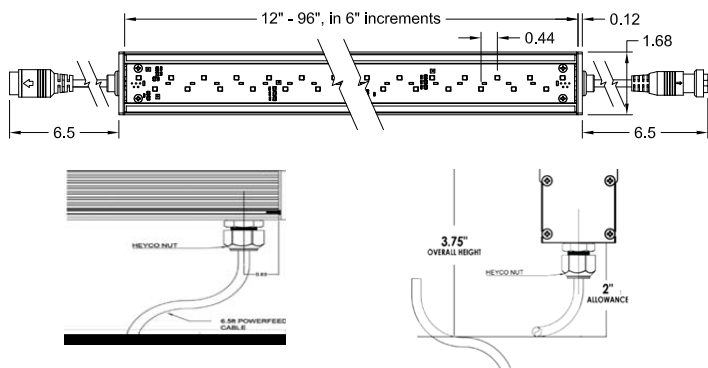

DIAGRAMS & DIMENSIONS:

PLAN VIEW