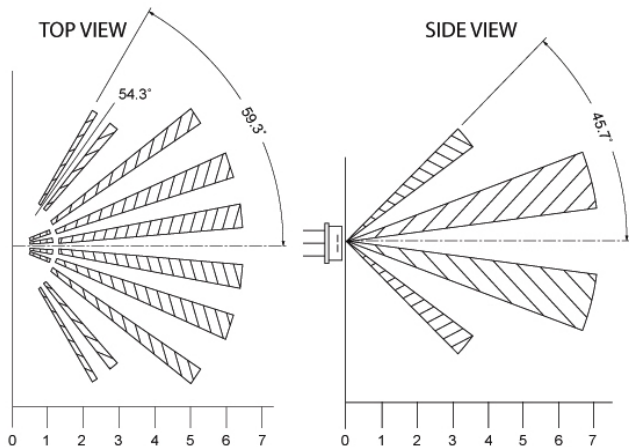

TASK: Shallow Profile LED Fixture

Dimmable solid color line voltage fixture for use as a task light.

TASK LIGHT LENGTHS:

in inches.

TASK LIGHT MASTER:

Length **A** is in reference to the overall length of the fixture. This measurement includes the 3" sensor and the actual light output. Length **B** is in reference to the actual light output.

TASK LIGHT SATELLITE:

Length **C** is in reference to the overall length of the fixture which is the actual light output. Satellite fixtures do not come with a sensor.

*Please allow an additional 2" for the fixed mount brackets to be mounted to the surface.

TASK LIGHT-MASTER	LENGTH	A	B	TASK LIGHT-SATELLITE	C	EQUIVALENT In FEET
				BF-TASK-S-13	13"	1 FT
BF-TASK-M-16	16"	15.5	12.5	BF-TASK-S-19	19"	1.5 FT
BF-TASK-M-22	22"	21.5	18.5	BF-TASK-S-25	25"	2 FT
BF-TASK-M-28	28"	27.5	24.5	BF-TASK-S-31	31"	2.5 FT
BF-TASK-M-34	34"	33.5	30.5	BF-TASK-S-37	37"	3 FT
BF-TASK-M-40	40"	39.5	36.5	BF-TASK-S-43	43"	3.5 FT
BF-TASK-M-46	46"	45.5	42.5	BF-TASK-S-49	49"	4 FT
BF-TASK-M-52	52"	51.5	48.5	BF-TASK-S-55	55"	4.5 FT
BF-TASK-M-58	58"	57.5	54.5	BF-TASK-S-61	61"	5 FT
BF-TASK-M-64	64"	63.5	60.5	BF-TASK-S-67	67"	5.5 FT
BF-TASK-M-70	70"	69.5	66.5	BF-TASK-S-73	73"	6 FT
BF-TASK-M-76	76"	75.5	72.5	BF-TASK-S-79	79"	6.5 FT
BF-TASK-M-82	82"	81.5	78.5	BF-TASK-S-85	85"	7 FT
BF-TASK-M-88	88"	87.5	84.5	BF-TASK-S-91	91"	7.5 FT

OCCUPANCY / VACANCY SENSOR DISTRIBUTION PATTERN:

120° x 90° Distribution