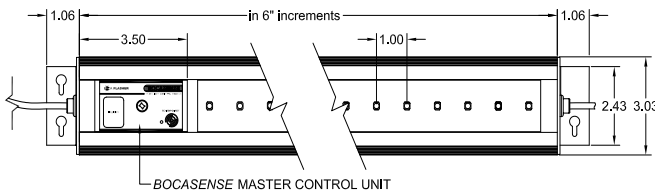

BOCA FLASHER

LED Lighting Systems, Technologies & Manufacturing 

Specification Sheet TASK

DATE:	TYPE:	PROJECT:	CUSTOMER:

Shallow Profile LED Fixture

The Boca Task is a shallow profile fixture specifically designed for task areas where space and energy consumption are constrained. Boca's patented CleanDim® technology ensures even dimming from 0-100%. The Task features a diffused lens that widens the light distribution across work surfaces in all directions and softens the overlapping shadows that can be a problem with other fixtures. It is offered with a vacancy and occupancy sensor setting to ensure energy is not unnecessarily wasted. It can be fabricated with a range of color temperature choices, affording a multitude of options. The housing is durable white powder coat.

DIAGRAMS & DIMENSIONS:

PLAN VIEW

ELEVATION VIEW

MOUNTING INFORMATION:

L-Bracket - see plan

OR

Magnetic plates attach to the back.
*Option not available with hardwire install.

* For vertical installation please contact the factory for specific mounting instructions.

* For installations above 4' please contact the factory.

TECHNICAL SPECIFICATIONS:

WATTAGE: Clean Boost: 15 / Hi: 9 / Mid: 5 / Lo: 3	TOTAL WIDTH: 3.03"
INPUT VOLTAGE: 90-120VAC, 230-277VAC	TOTAL HEIGHT: Not including clip 0.85"
INPUT CURRENT: Model dependent.	MOUNTING: L-bracket or magnetic bar.
CONTROL: Integral touch dimmer, vacancy / occupancy sensor standard.	COLOR OPTIONS: 2700K, 3000K, 3500K, 4000K, 5000K
POWER CABLE: UL standard 6 ft.	OPTICS AVAILABLE: 120°
LENGTH: Master fixture 16" - 88": satellite fixtures 13" - 91" 6" increments allow 1" for each L-Bracket and 2" for power feed cable.	RATING: Interior only.
	COLOR RENDERING INDEX (CRI): 90 + CRI