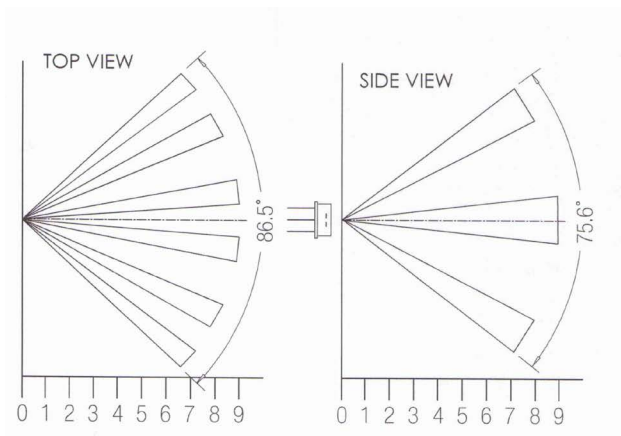

85° x 75° Distribution

We are constantly improving our fixtures and reserve the right to change options and specifications. For specific requirements, contact your Boca Flasher sales representative. This product complies with IES LM-79-08 testing procedures and relevant standards. TASK meets or exceeds Title 24 Compliance. >45 Lumens per Watt. For additional information and details visit our website at www.bocaflasher.com. All products proudly manufactured in the USA. Boca Flasher, Inc. 508 South Military Trail, Deerfield Beach, Florida 33442 USA Phone: 561.989.5338 Fax: 561.982.8323 © 2017 Boca Flasher, Inc. All rights reserved. All names and trademarks are property of their respective owners. REV 06-2017