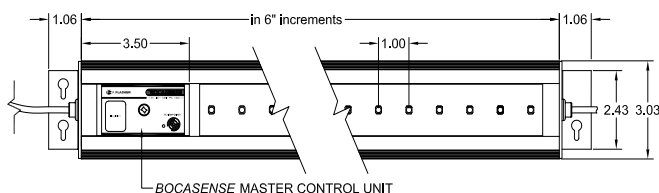

DIAGRAMS & DIMENSIONS:

PLAN VIEW

MOUNTING INFORMATION:

L-Bracket - see plan OR

Magnetic plates attach to the back.
*Option not available with hardwire install.

* For vertical installation please contact the factory for specific mounting instructions.

* For installations above 4' please contact the factory.

TECHNICAL SPECIFICATIONS:

WATTAGE: Clean Boost: 15 / Hi: 9 / Mid: 5 / Lo: 3	TOTAL WIDTH: 3.03"
INPUT VOLTAGE: 90-120VAC, 230-277VAC	TOTAL HEIGHT: Not including clip 0.85"
INPUT CURRENT: Model dependent.	MOUNTING: L-bracket or magnetic bar.
CONTROL: Integral touch dimmer, vacancy / occupancy sensor standard.	COLOR OPTIONS: 2700K, 3000K, 3500K, 4000K, 5000K
POWER CABLE: UL standard 6 ft.	OPTICS AVAILABLE: 120°
LENGTH: Master fixture 16" - 88": satellite fixtures 13" - 91" 6" increments allow 1" for each L-Bracket and 2" for power feed cable.	RATING: Interior only.
	COLOR RENDERING INDEX (CRI): 90 + CRI

PROJECT SPECIFICATIONS:

Task	Master = M Satellite = S *Masters have on/off, dimming, & optional occ/vac sensor.	COLOR OPTION: 2700K, 3000K, 3500K, 4000K, 5000K	INPUT VOLTAGE: 120V 277V	W	FINISH:
	OCCUPANCY / VACANCY SENSOR: No Sensor = NS 85° x 75° = 85° 120° x 90° = 120°	MOUNTING: Magnetic Bars = MB* L-shaped Bracket = LB *This option is not available with hardwiring (HW)	WIRING: Three prong plug = EP Hardwired = HW		OPTIONS: