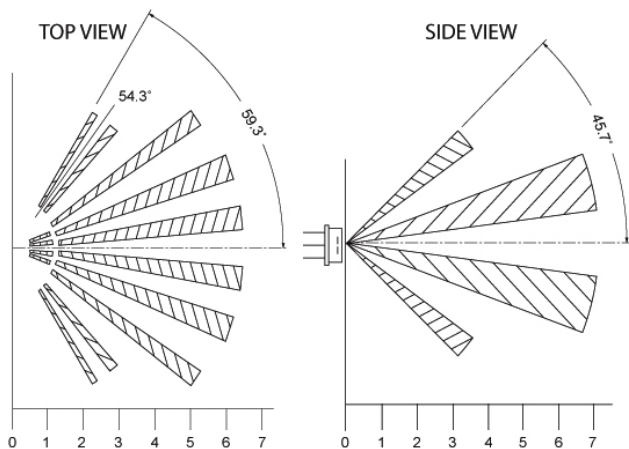

TASK: Shallow Profile LED Fixture

Dimmable solid color line voltage fixture for use as a task light.

TASK LIGHT LENGTHS:

in inches.

TASK LIGHT MASTER:

Length **A** is in reference to the overall length of the fixture. This measurement includes the 3" sensor and the actual light output. Length **B** is in reference to the actual light output.

TASK LIGHT SATELLITE:

Length **C** is in reference to the overall length of the fixture which is the actual light output. Satellite fixtures do not come with a sensor.

*Please allow an additional 2" for the fixed mount brackets to be mounted to the surface.

TASK LIGHT-MASTER	LENGTH	A	B	TASK LIGHT-SATELLITE	C	EQUIVALENT In FEET
				BF-TASK-S-13	13"	1 FT
BF-TASK-M-16	16"	15.5	12.5	BF-TASK-S-19	19"	1.5 FT
BF-TASK-M-22	22"	21.5	18.5	BF-TASK-S-25	25"	2 FT
BF-TASK-M-28	28"	27.5	24.5	BF-TASK-S-31	31"	2.5 FT
BF-TASK-M-34	34"	33.5	30.5	BF-TASK-S-37	37"	3 FT
BF-TASK-M-40	40"	39.5	36.5	BF-TASK-S-43	43"	3.5 FT
BF-TASK-M-46	46"	45.5	42.5	BF-TASK-S-49	49"	4 FT
BF-TASK-M-52	52"	51.5	48.5	BF-TASK-S-55	55"	4.5 FT
BF-TASK-M-58	58"	57.5	54.5	BF-TASK-S-61	61"	5 FT
BF-TASK-M-64	64"	63.5	60.5	BF-TASK-S-67	67"	5.5 FT
BF-TASK-M-70	70"	69.5	66.5	BF-TASK-S-73	73"	6 FT
BF-TASK-M-76	76"	75.5	72.5	BF-TASK-S-79	79"	6.5 FT
BF-TASK-M-82	82"	81.5	78.5	BF-TASK-S-85	85"	7 FT
BF-TASK-M-88	88"	87.5	84.5	BF-TASK-S-91	91"	7.5 FT

OCCUPANCY / VACANCY SENSOR DISTRIBUTION PATTERN:

120° x 90° Distribution