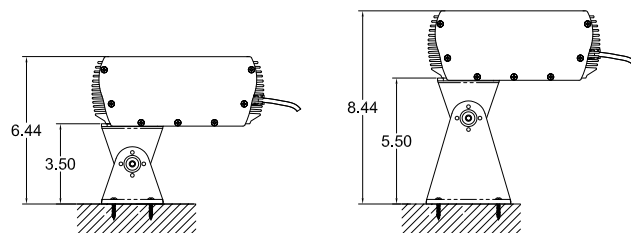

MOUNTING INFORMATION: