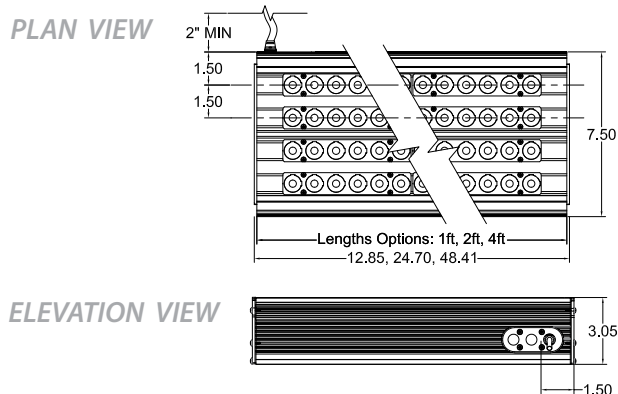

### High Intensity Solid Color LED Fixture

Dimmable high intensity solid color line voltage fixture available with a variety of options. The Boca SBL-MC is a powerful instrument developed for large-coverage illumination. This line voltage fixture eliminates the need for secondary transformers, making installation contractor friendly. SBL-MC can be fabricated with a range of optics and color temperature choices, affording a multitude of distribution and effect options. Boca's patented CleanDim® technology ensures even dimming from 0-100%. The housing is clear anodized aluminum with a durable finish making it weather and abrasion resistant. The SBL-MC is UL Listed for dry, damp, or wet location (model dependent).

### DIAGRAMS & DIMENSIONS:

### TECHNICAL SPECIFICATIONS:

<b>WATTAGE:</b> 48 watts per linear ft.	<b>TOTAL HEIGHT:</b> 3.05"
<b>INPUT VOLTAGE:</b> 90-120VAC, 230-277VAC	<b>MOUNTING:</b> Swivel bracket, Large swivel.
<b>CONTROL:</b> Leading-edge /Trailing-edge line dimmer 0-10V, DMX*	<b>COLOR OPTIONS:</b> 2700K,3000K, 3500K, 4000K, 5000K, amber, r, g, b.
<b>POWER CABLE:</b> UL standard 6 ft.	<b>OPTICS AVAILABLE:</b> 10°, 24°, 36°, 10° x 45°, 120°
<b>LED SPACING:</b> 1" x 1.5" on center.	<b>RATING:</b> IP65, IP68.
<b>LENGTH:</b> 1 ft, 2 ft, 4 ft.	<b>COLOR RENDERING INDEX (CRI):</b> 90 + CRI
<b>TOTAL WIDTH:</b> 7.50"	