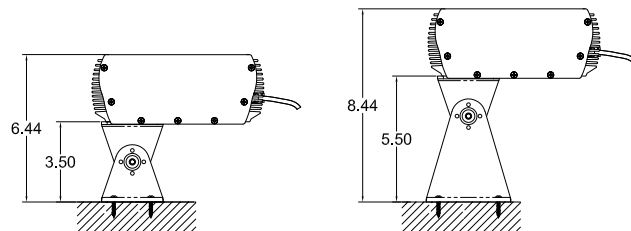

DIAGRAMS & DIMENSIONS:

MOUNTING INFORMATION:

* For vertical installation please contact the factory for specific mounting Instructions.

* For installations above 4' please contact the factory.

TECHNICAL SPECIFICATIONS:

WATTAGE: 48 watts per linear ft.	TOTAL HEIGHT: 3.05"
INPUT VOLTAGE: 90-120VAC, 230-277VAC	MOUNTING: Swivel bracket, Large swivel.
CONTROL: Leading-edge /Trailing-edge line dimmer 0-10V, DMX*	COLOR OPTIONS: 2700K,3000K, 3500K, 4000K, 5000K, amber, r, g, b.
POWER CABLE: UL standard 6 ft.	OPTICS AVAILABLE: 10°, 24°, 36°, 10° x 45°, 120°
LED SPACING: 1" x 1.5" on center.	RATING: IP65, IP68.
LENGTH: 1 ft, 2 ft, 4 ft.	COLOR RENDERING INDEX (CRI): 90 + CRI
TOTAL WIDTH: 7.50"	