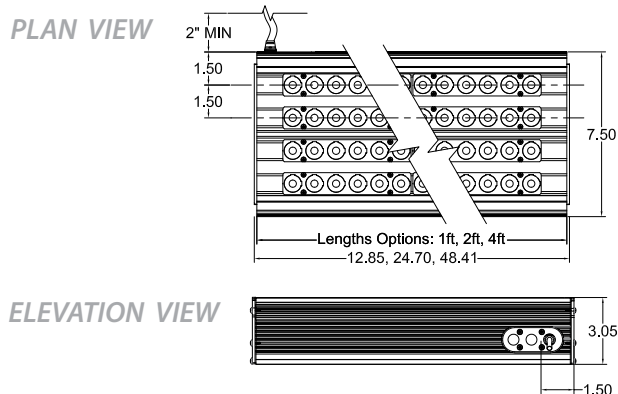

DATE:	TYPE:	PROJECT:	CUSTOMER:

High Intensity Solid Color LED Fixture

Dimmable high intensity solid color line voltage fixture available with a variety of options. The Boca SBL-MC is a powerful instrument developed for large-coverage illumination. This line voltage fixture eliminates the need for secondary transformers, making installation contractor friendly. SBL-MC can be fabricated with a range of optics and color temperature choices, affording a multitude of distribution and effect options. Boca's patented CleanDim® technology ensures even dimming from 0-100%. The housing is clear anodized aluminum with a durable finish making it weather and abrasion resistant. The SBL-MC is UL Listed for dry, damp, or wet location (model dependent).

KEY FEATURES:

- Compact, variable light fixture for dry, damp, or wet location use.
- Fixture comes in 1ft, 2ft and 4ft options.
- Many options in optics, color temperature and accessories to suit a range of projects. Call factory for additional options.

DIAGRAMS & DIMENSIONS:

MOUNTING INFORMATION:

* For vertical installation please contact the factory for specific mounting Instructions.

* For installations above 4' please contact the factory.

TECHNICAL SPECIFICATIONS:

WATTAGE: 48 watts per linear ft.	TOTAL HEIGHT: 3.05"
INPUT VOLTAGE: 90-120VAC, 230-277VAC	MOUNTING: Swivel bracket, Large swivel.
CONTROL: Leading-edge /Trailing-edge line dimmer 0-10V, DMX*	COLOR OPTIONS: 2700K,3000K, 3500K, 4000K, 5000K, amber, r, g, b.
POWER CABLE: UL standard 6 ft.	OPTICS AVAILABLE: 10°, 24°, 36°, 10° x 45°, 120°
LED SPACING: 1" x 1.5" on center.	RATING: IP65, IP68.
LENGTH: 1 ft, 2 ft, 4 ft.	COLOR RENDERING INDEX (CRI): 90 + CRI
TOTAL WIDTH: 7.50"	