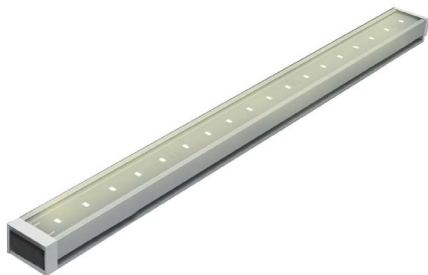

DATE:	TYPE:	PROJECT:	CUSTOMER:

Micro Profile Millwork, Task & Cove Fixture

The Boca Flasher Niche-RT is a very small profile fixture well suited to coves or task/display areas where space and energy consumption are constrained. Boca's patented CleanDim technology ensures even dimming from 0-100%. The Niche-RT can be fabricated with a range of color temperature choices, affording a multitude of options. The housing is clear anodized available with clean or diffused lens.

KEY FEATURES:

- Compact, variable light fixture for interior use.
 - Fixture comes in 4" increments with a 12" minimum.
 - Many options in color temperature to suit a range of projects.
- Call factory for additional options.
- EMI Filter available upon request. Call factory for more information.

- Fixtures are compatible with both forward and reverse phase dimming or can use Boca's SDS module for 0-10V or DMX Dimming.
- Uses standard magnetic low voltage dimming.
- Contact Boca Flasher for tips with custom installations.
- Interior installation use only.
- Total linear feet per power feed: 6ft. Class 2 Limited.

TECHNICAL SPECIFICATIONS:

WATTAGE: 4 or 8 watts per linear ft.	TOTAL WIDTH: 0.91"
INPUT VOLTAGE: 24VAC	TOTAL HEIGHT: Not including clip .59"
CONTROL: Standard magnetic low voltage dimming.	MOUNTING: Fixed.
DRIVER TYPE: Constant voltage power.	COLOR OPTIONS: 2400K, 2700K, 3000K, 3500K, 4000K, 5000K.
LED SPACING: 5/8" on center.	OPTICS AVAILABLE: 120°
LENGTH: 12" - 72" in 4" increments, allow 1/4" for each end cap and 2" for power feed cable.	RATING: Interior only.
	COLOR RENDERING INDEX (CRI): 90 + CRI