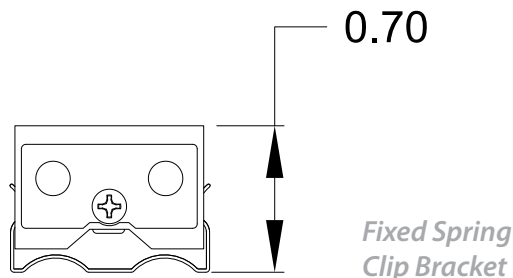

DIAGRAMS & DIMENSIONS:

PLAN VIEW

ELEVATION VIEW

MOUNTING INFORMATION:

* For vertical installation please contact the factory for specific mounting instructions.

* For installations above 4' please contact the factory.

TECHNICAL SPECIFICATIONS:

WATTAGE: 4 or 8 watts per linear ft.	TOTAL WIDTH: 0.91"
INPUT VOLTAGE: 24VAC	TOTAL HEIGHT: Not including clip .59"
CONTROL: Standard magnetic low voltage dimming.	MOUNTING: Fixed.
DRIVER TYPE: Constant voltage power.	COLOR OPTIONS: 2400K, 2700K, 3000K, 3500K, 4000K, 5000K.
LED SPACING: 5/8" on center.	OPTICS AVAILABLE: 120°
LENGTH: 12" - 72" in 4" increments, allow 1/4" for each end cap and 2" for power feed cable.	RATING: Interior only.
	COLOR RENDERING INDEX (CRI): 90 + CRI