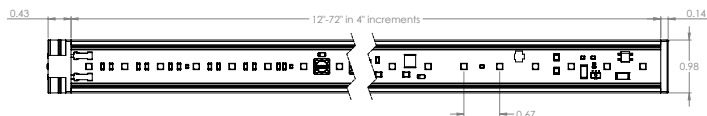

DATE:	TYPE:	PROJECT:	CUSTOMER:

Micro Profile Millwork, Task & Cove Fixture

The Boca Flasher Niche-RT is a very small profile fixture well suited to coves or task/display areas where space and energy consumption are constrained. Boca's patented CleanDim technology ensures even dimming from 0-100%. The Niche-RT can be fabricated with a range of color temperature choices, affording a multitude of options. The housing is clear anodized available with clean or diffused lens.

KEY FEATURES:

- Compact, variable light fixture for interior use.
 - Fixture comes in 4" increments with a 12" minimum.
 - Many options in color temperature to suit a range of projects.
- Call factory for additional options.
- EMI Filter available upon request. Call factory for more information.

DIAGRAMS & DIMENSIONS:

PLAN VIEW

ELEVATION VIEW

MOUNTING INFORMATION:

* For vertical installation please contact the factory for specific mounting instructions.

* For installations above 4' please contact the factory.

TECHNICAL SPECIFICATIONS:

WATTAGE: 4 or 8 watts per linear ft.	TOTAL WIDTH: 0.91"
INPUT VOLTAGE: 24VAC	TOTAL HEIGHT: Not including clip .59"
CONTROL: Standard magnetic low voltage dimming.	MOUNTING: Fixed.
DRIVER TYPE: Constant voltage power.	COLOR OPTIONS: 2400K, 2700K, 3000K, 3500K, 4000K, 5000K.
LED SPACING: 5/8" on center.	OPTICS AVAILABLE: 120°
LENGTH: 12" - 72" in 4" increments, allow 1/4" for each end cap and 2" for power feed cable.	RATING: Interior only.
	COLOR RENDERING INDEX (CRI): 90 + CRI