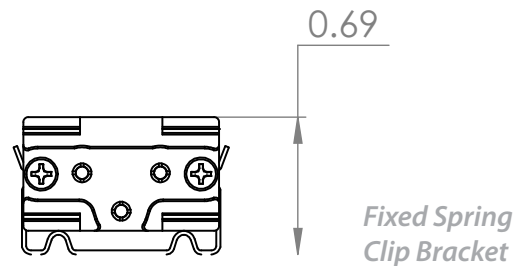

ELEVATION VIEW

MOUNTING INFORMATION: