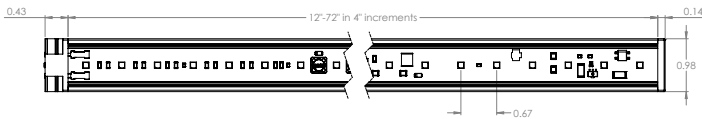

DIAGRAMS & DIMENSIONS:

PLAN VIEW