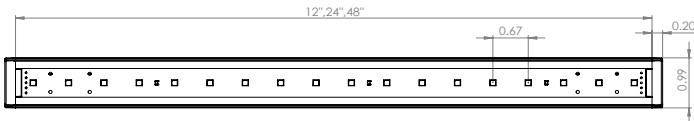

DIAGRAMS & DIMENSIONS:

PLAN VIEW

PLAN VIEW