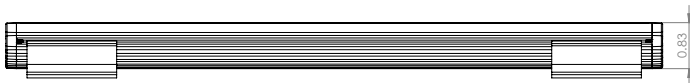

ELEVATION VIEW

ELEVATION VIEW