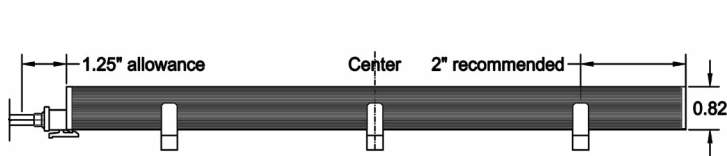

### KEY FEATURES:

- Compact, variable light fixture.
- Fixture comes in 6" increments with a 12" minimum.
- Many options in color temperature to suit a range of projects.
- Uses standard line voltage dimming.
- Fixtures are compatible with both forward and reverse phase dimming or can use Boca's SDS module for 0-10V or DMX Dimming.
- Interior installations only.
- Contact Boca Flasher for tips with custom installation procedures.
- Total linear feet per power feed: 120V = 80 ft., 277V = 150 ft.

### DIAGRAMS & DIMENSIONS: