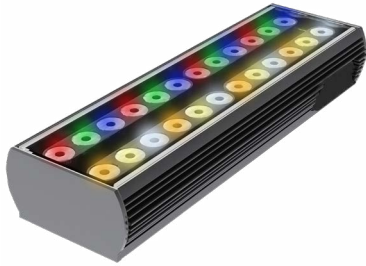

DATE:	TYPE:	PROJECT:	CUSTOMER:

Medium Profile Color Changing LED Fixture

Dual row DMX controlled six channel RGB fixture. The Boca Flasher HPFB is a dual row fixture that uses Boca Flasher's patented technology for RGB additive color mixing technology. This line voltage RGB fixture eliminates the need for locating remote secondary transformers, making installation contractor friendly. The housing is clear anodized aluminum with a durable finish ensuring it is weather and abrasion resistant. It is UL Listed for dry or damp or wet location (model dependent).

KEY FEATURES:

- Fixture uses high intensity LED's in a variety of color combinations.
- Compact, rugged, linear fixture easily integrates into many applications.
- Many options in optics, color temperature and accessories.
- Wireless DMX controllable.
- Simple installation process using conventional wiring.
- Clear lens.
- Uses standard DMX 512 controls.
- Contact Boca Flasher for tips with custom installations.

DIAGRAMS & DIMENSIONS:

PLAN VIEW

ELEVATION VIEW

*Fixture is shown with interior power feed

TECHNICAL SPECIFICATIONS:

WATTAGE: 33 watts per linear ft.*	TOTAL HEIGHT: Not including clip 2.14"
INPUT VOLTAGE: 120 VAC or 277 VAC	MOUNTING: fixed, swivel, large swivel
CONTROL: Standard DMX 512	COLOR OPTIONS: RGB, RGBW
LED SPACING: 1.0" on center.	OPTICS AVAILABLE: 10°, 24°, 36°, 10° x 45°, 120°
LENGTH: 1 ft., 2 ft. or 4 ft.	RATING: IP50, 65, 68
COLOR RENDERING	POWER CABLE: UL standard 6.5 ft.
INDEX (CRI): Standard 5 ft. in/out	
TOTAL WIDTH: 4.29"	