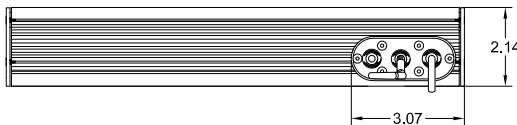

DATE:	TYPE:	PROJECT:	CUSTOMER:

Medium Profile Color Changing LED Fixture

Dual row DMX controlled six channel RGB fixture. The Boca Flasher HPFB is a dual row fixture that uses Boca Flasher's patented technology for RGB additive color mixing technology. This line voltage RGB fixture eliminates the need for locating remote secondary transformers, making installation contractor friendly. The housing is clear anodized aluminum with a durable finish ensuring it is weather and abrasion resistant. It is UL Listed for dry or damp or wet location (model dependent).

DIAGRAMS & DIMENSIONS:

PLAN VIEW

ELEVATION VIEW

*Fixture is shown with interior power feed

TECHNICAL SPECIFICATIONS:

WATTAGE: 33 watts per linear ft.*	TOTAL HEIGHT: Not including clip 2.14"
INPUT VOLTAGE: 120 VAC or 277 VAC	MOUNTING: fixed, swivel, large swivel
CONTROL: Standard DMX 512	COLOR OPTIONS: RGB, RGBW
LED SPACING: 1.0" on center.	OPTICS AVAILABLE: 10°, 24°, 36°, 10° x 45°, 120°
LENGTH: 1 ft., 2 ft. or 4 ft.	RATING: IP50, 65, 68
COLOR RENDERING	POWER CABLE: UL standard 6.5 ft.
INDEX (CRI): Standard 5 ft. in/out	
TOTAL WIDTH: 4.29"	