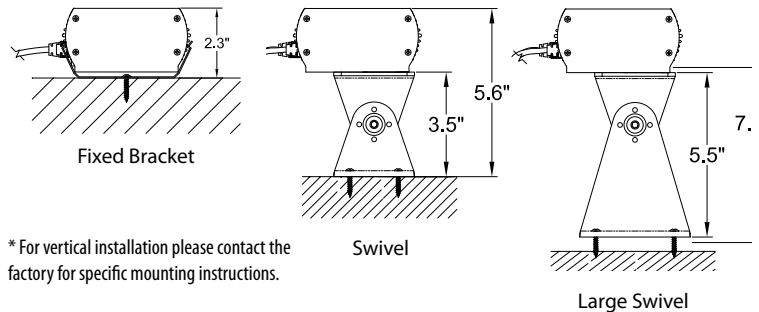

MOUNTING INFORMATION:

* For vertical installation please contact the factory for specific mounting instructions.

* For installations above 4' please contact the factory.

PROJECT SPECIFICATIONS:

HPFB	COLOR OPTION: RGB color & white=RGBW* (see below)	OPTIC: 10°, 24°, 36°, 10° x 45°, 120°	VOLTAGE: 90-120 VAC = 120V 230-277 VAC = 277V	FINISH: Clear Anodized Aluminum =A
	LOCATION: Interior = I Exterior (IP65) = E Wet (IP68) = W	MOUNTING: Fixed = F Swivel = S Large Swivel = LS	LENS: Clear = C *Diffused = D *Interior Use Only	
	*WHITE MIXING OPTIONS: • If specifying RGBW indicate white options here. • White options are: 2700K, 3000K, 3500K, 4000K, 5000K, amber. • Up to three different options can be specified.