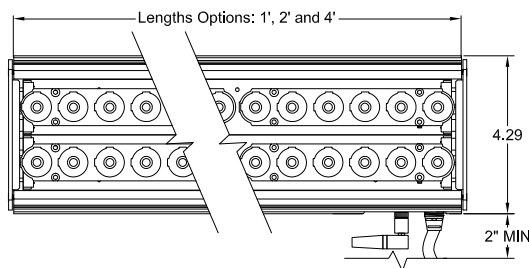

DATE:	TYPE:	PROJECT:	CUSTOMER:

Medium Profile Color Changing LED Fixture

Dual row DMX controlled six channel RGB fixture. The Boca Flasher HPFB is a dual row fixture that uses Boca Flasher's patented technology for RGB additive color mixing technology. This line voltage RGB fixture eliminates the need for locating remote secondary transformers, making installation contractor friendly. The housing is clear anodized aluminum with a durable finish ensuring it is weather and abrasion resistant. It is UL Listed for dry or damp or wet location (model dependent).

DIAGRAMS & DIMENSIONS:

PLAN VIEW

ELEVATION VIEW

*Fixture is shown with interior power feed

TECHNICAL SPECIFICATIONS:

WATTAGE: 33 watts per linear ft.*	TOTAL HEIGHT: Not including clip 2.14"
INPUT VOLTAGE: 120 VAC or 277 VAC	MOUNTING: fixed, swivel, large swivel
CONTROL: Standard DMX 512	COLOR OPTIONS: RGB, RGBW
LED SPACING: 1.0" on center.	OPTICS AVAILABLE: 10°, 24°, 36°, 10° x 45°, 120°
LENGTH: 1 ft., 2 ft. or 4 ft.	RATING: IP50, 65, 68
COLOR RENDERING	POWER CABLE: UL standard 6.5 ft.
INDEX (CRI): Standard 5 ft. in/out	
TOTAL WIDTH: 4.29"	