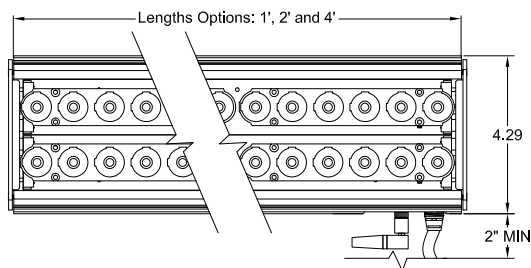

DATE:	TYPE:	PROJECT:	CUSTOMER:

Medium Profile Color Changing LED Fixture

Dual row DMX controlled six channel RGB fixture. The Boca Flasher HPFB is a dual row fixture that uses Boca Flasher's patented technology for RGB additive color mixing technology. This line voltage RGB fixture eliminates the need for locating remote secondary transformers, making installation contractor friendly. The housing is clear anodized aluminum with a durable finish ensuring it is weather and abrasion resistant. It is UL Listed for dry or damp or wet location (model dependent).

DIAGRAMS & DIMENSIONS:

PLAN VIEW

ELEVATION VIEW

*Fixture is shown with interior power feed

TECHNICAL SPECIFICATIONS:

WATTAGE: 33 watts per linear ft.*	TOTAL HEIGHT: Not including clip 2.14"
INPUT VOLTAGE: 120 VAC or 277 VAC	MOUNTING: fixed, swivel, large swivel
CONTROL: Standard DMX 512	COLOR OPTIONS: RGB, RGBW
LED SPACING: 1.0" on center.	OPTICS AVAILABLE: 10°, 24°, 36°, 10° x 45°, 120°
LENGTH: 1 ft., 2 ft. or 4 ft.	RATING: IP50, 65, 68
COLOR RENDERING	POWER CABLE: UL standard 6.5 ft.
INDEX (CRI): Standard 5 ft. in/out	
TOTAL WIDTH: 4.29"	