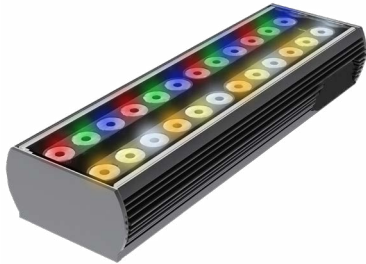

DATE:	TYPE:	PROJECT:	CUSTOMER:

Medium Profile Color Changing LED Fixture

Dual row DMX controlled six channel RGB fixture. The Boca Flasher HPFB is a dual row fixture that uses Boca Flasher's patented technology for RGB additive color mixing technology. This line voltage RGB fixture eliminates the need for locating remote secondary transformers, making installation contractor friendly. The housing is clear anodized aluminum with a durable finish ensuring it is weather and abrasion resistant. It is UL Listed for dry or damp or wet location (model dependent).

KEY FEATURES:

- Fixture uses high intensity LED's in a variety of color combinations.
- Compact, rugged, linear fixture easily integrates into many applications.
- Many options in optics, color temperature and accessories.
- Wireless DMX controllable.
- Simple installation process using conventional wiring.
- Clear lens.
- Uses standard DMX 512 controls.
- Contact Boca Flasher for tips with custom installations.

DIAGRAMS & DIMENSIONS:

PLAN VIEW

ELEVATION VIEW

*Fixture is shown with interior power feed

TECHNICAL SPECIFICATIONS:

WATTAGE: 33 watts per linear ft.*	TOTAL HEIGHT: Not including clip 2.14"
INPUT VOLTAGE: 120 VAC or 277 VAC	MOUNTING: fixed, swivel, large swivel
CONTROL: Standard DMX 512	COLOR OPTIONS: RGB, RGBW
LED SPACING: 1.0" on center.	OPTICS AVAILABLE: 10°, 24°, 36°, 10° x 45°, 120°
LENGTH: 1 ft., 2 ft. or 4 ft.	RATING: IP50, 65, 68
COLOR RENDERING	POWER CABLE: UL standard 6.5 ft.
INDEX (CRI): Standard 5 ft. in/out	
TOTAL WIDTH: 4.29"	

* For installations above 4' please contact the factory.

PROJECT SPECIFICATIONS:

HPFB	COLOR OPTION: RGB color & white=RGBW* (see below)	OPTIC: 10°, 24°, 36°, 10° x 45°, 120°	VOLTAGE: 90-120 VAC = 120V 230-277 VAC = 277V	FINISH: Clear Anodized Aluminum =A
	LOCATION: Interior = I Exterior (IP65) = E Wet (IP68) = W	MOUNTING: Fixed = F Swivel = S Large Swivel = LS	LENS: Clear = C *Diffused = D *Interior Use Only	