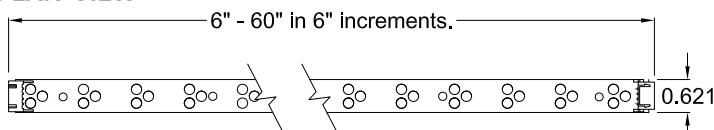

DATE:	TYPE:	PROJECT:	CUSTOMER:

Color Changing Dimmable LED Light Strips

The Boca CSS-100 is designed for low power applications where energy consumption and size are the main concerns, but full color changing capabilities are desired. It offers seamless LED configuration, easy installation, and vibrant RGB color changing. The CSS-100 can be used with any DMX 512 controller and it uses Boca's patented technology for RGB additive color mixing. It is available in different housings for different uses, including underwater installations where IP68 is required.

KEY FEATURES:

- Long runs have little to no gap in light.
- Compact, variable light fixture for dry, damp, or wet location use.
- Fixture comes in 6", 8" or 12" increments.
- Uses any standard DMX 512 controller.
- Requires Boca Box-m for Distribution & Control.
- Submersible housing available for underwater applications.
- Total linear feet per power feed: 10ft.
- Home run cable lengths: 25ft, 35ft and 45ft.
- CLASS 2 installation only.

DIAGRAMS & DIMENSIONS:

PLAN VIEW

PLAN VIEW Mounted in Tube

ELEVATION VIEW

MOUNTING INFORMATION:

TECHNICAL SPECIFICATIONS:

WATTAGE: 4 watts per linear ft.	TOTAL WIDTH: Not including tube 0.62"
INPUT VOLTAGE: 24VDC or 24VAC	TOTAL DIAMETER: Including tube 0.92"
CONTROL: DMX 512 Input*	MOUNTING: Tube, no tube, underwater tube.
LED SPACING: 1" on center.	COLOR OPTIONS: RGB, white color mixing.
LENGTH: 6" or 8" increments allow 1/8" for each end cap and 2" for power feed cable.	OPTICS AVAILABLE: Color 30°, 120°, White: 15°, 50°, 120°
	RATING: IP20, IP65, IP68 (underwater tube only)