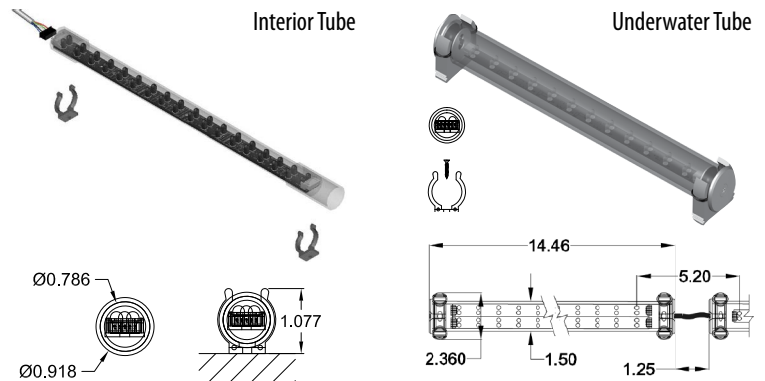

DATE:	TYPE:	PROJECT:	CUSTOMER:

Color Changing Dimmable LED Light Strips

The Boca CSS-100 is designed for low power applications where energy consumption and size are the main concerns, but full color changing capabilities are desired. It offers seamless LED configuration, easy installation, and vibrant RGB color changing. The CSS-100 can be used with any DMX 512 controller and it uses Boca's patented technology for RGB additive color mixing. It is available in different housings for different uses, including underwater installations where IP68 is required.

KEY FEATURES:

- Long runs have little to no gap in light.
- Compact, variable light fixture for dry, damp, or wet location use.
- Fixture comes in 6", 8" or 12" increments.
- Uses any standard DMX 512 controller.
- Requires Boca Box-m for Distribution & Control.
- Submersible housing available for underwater applications.
- Total linear feet per power feed: 10ft.
- Home run cable lengths: 25ft, 35ft and 45ft.
- CLASS 2 installation only.

DIAGRAMS & DIMENSIONS:

PLAN VIEW

PLAN VIEW Mounted in Tube

ELEVATION VIEW

MOUNTING INFORMATION:

TECHNICAL SPECIFICATIONS:

WATTAGE: 4 watts per linear ft.	TOTAL WIDTH: Not including tube 0.62"
INPUT VOLTAGE: 24VDC or 24VAC	TOTAL DIAMETER: Including tube 0.92"
CONTROL: DMX 512 Input*	MOUNTING: Tube, no tube, underwater tube.
LED SPACING: 1" on center.	COLOR OPTIONS: RGB, white color mixing.
LENGTH: 6" or 8" increments allow 1/8" for each end cap and 2" for power feed cable.	OPTICS AVAILABLE: Color 30°, 120°, White: 15°, 50°, 120°
	RATING: IP20, IP65, IP68 (underwater tube only)