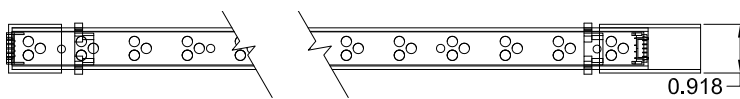

KEY FEATURES:

- Long runs have little to no gap in light.
- Compact, variable light fixture for dry, damp, or wet location use.
- Fixture comes in 6", 8" or 12" increments.
- Uses any standard DMX 512 controller.
- Requires Boca Box-m for Distribution & Control.
- Submersible housing available for underwater applications.
- Total linear feet per power feed: 10ft.
- Home run cable lengths: 25ft, 35ft and 45ft.
- CLASS 2 installation only.

DIAGRAMS & DIMENSIONS:

PLAN VIEW

PLAN VIEW Mounted in Tube

ELEVATION VIEW

MOUNTING INFORMATION:

TECHNICAL SPECIFICATIONS:

WATTAGE: 4 watts per linear ft.	TOTAL WIDTH: Not including tube 0.62"
INPUT VOLTAGE: 24VDC or 24VAC	TOTAL DIAMETER: Including tube 0.92"
CONTROL: DMX 512 Input*	MOUNTING: Tube, no tube, underwater tube.
LED SPACING: 1" on center.	COLOR OPTIONS: RGB, white color mixing.
LENGTH: 6" or 8" increments allow 1/8" for each end cap and 2" for power feed cable.	OPTICS AVAILABLE: Color 30°, 120°, White: 15°, 50°, 120°
	RATING: IP20, IP65, IP68 (underwater tube only)