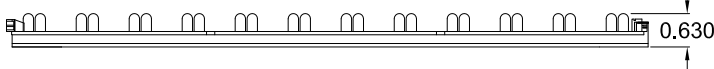

DIAGRAMS & DIMENSIONS:

PLAN VIEW

PLAN VIEW Mounted in Tube

ELEVATION VIEW

MOUNTING INFORMATION:

TECHNICAL SPECIFICATIONS:

WATTAGE: 4 watts per linear ft.	TOTAL WIDTH: Not including tube 0.62"
INPUT VOLTAGE: 24VDC or 24VAC	TOTAL DIAMETER: Including tube 0.92"
CONTROL: DMX 512 Input*	MOUNTING: Tube, no tube, underwater tube.
LED SPACING: 1" on center.	COLOR OPTIONS: RGB, white color mixing.
LENGTH: 6" or 8" increments allow 1/8" for each end cap and 2" for power feed cable.	OPTICS AVAILABLE: Color 30°, 120°, White: 15°, 50°, 120°
	RATING: IP20, IP65, IP68 (underwater tube only)