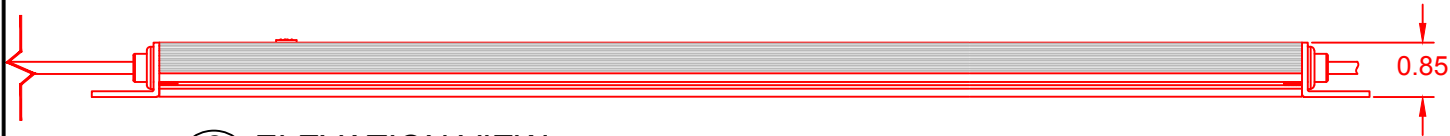

1 PLAN VIEW MASTER
SCALE: 4"=1'-0"

2 PLAN VIEW SATELLITE
SCALE: 4"=1'-0"

3 ELEVATION VIEW
SCALE: 4"=1'-0"

Magnetic plates attach to the back.
*Option not available with hardwire install.

4 END CAP
SCALE: 6"=1'-0"

ELECTRICAL COMPONENTS

5 SECTION
SCALE: 6"=1'-0"

TECHNICAL DATA

Parameter	Data
Power(W)	Boost:15/ Hi:9 / Mid:5 / Lo:3
Input Voltage	90-120V
Input Current per Linear Ft(A)	Boost:0.3 / Hi:0.2 / Mid:0.16 / Lo:0.15
Control	Touch Pad
Power Cable Length	UL Standard 6ft
LED Spacing	1/3in
Fixture Length	16"-88" in 6" increments (L-Shaped Brackets+1.76')
Fixture Width	3.03"
Total Height	0.85"
Mounting	Magnetic or L-Shaped Bracket
Available Optics	120°
Finish Options	White
LED Color Options	27K, 3K, 35K, 4K, 5K
Color Rendering Index	90+ CRI
Ratings	Dry
Total Linear ft per 20A braker	53ft (does not include controller length)
Total Linear ft per 15A braker	40ft (does not include controller length)
Total Linear ft per Power feed	13ft
Transformer	N/A