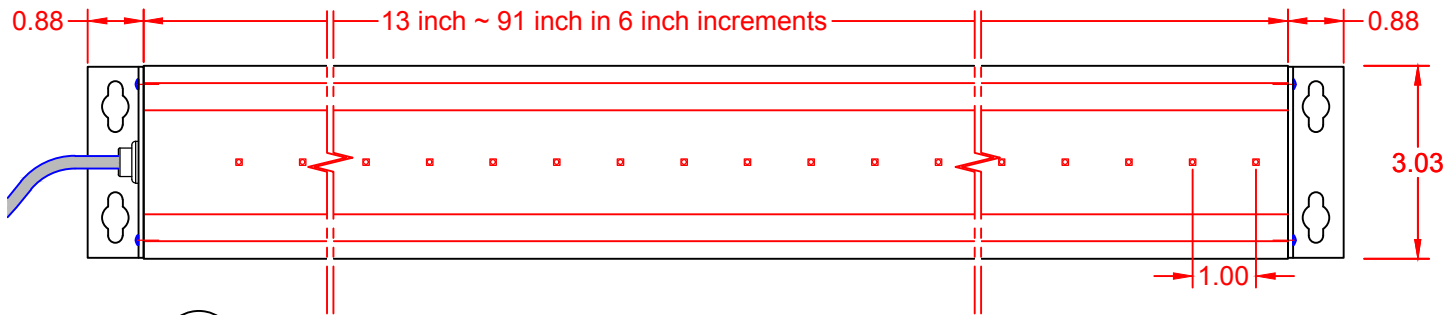

1 PLAN VIEW MASTER
SCALE: 4"=1'-0"

2 PLAN VIEW SATELLITE
SCALE: 4"=1'-0"

3 ELEVATION VIEW
SCALE: 4"=1'-0"

Magnetic plates attach to the back.
*Option not available with hardwire install.

4 END CAP
SCALE: 6"=1'-0"

ELECTRICAL COMPONENTS

5 SECTION
SCALE: 6"=1'-0"

TECHNICAL DATA

Parameter	Data
Power(W)	Boost:15/ Hi:9 / Mid:5 / Lo:3
Input Voltage	90-120V
Input Current per Linear Ft(A)	Boost:0.3 / Hi:0.2 / Mid:0.16 / Lo:0.15
Control	Touch Pad
Power Cable Length	UL Standard 6ft
LED Spacing	1/3in
Fixture Length	16"-88" in 6" increments (L-Shaped Brackets+1.76')
Fixture Width	3.03"
Total Height	0.85"
Mounting	Magnetic or L-Shaped Bracket
Available Optics	120°
Finish Options	White
LED Color Options	27K, 3K, 35K, 4K, 5K
Color Rendering Index	90+ CRI
Ratings	Dry
Total Linear ft per 20A braker	53ft (does not include controller length)
Total Linear ft per 15A braker	40ft (does not include controller length)
Total Linear ft per Power feed	13ft
Transformer	N/A