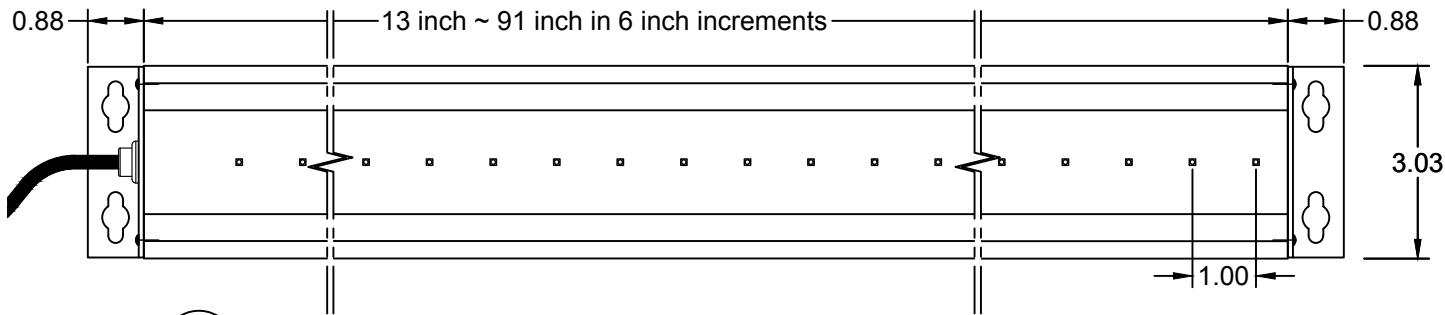

2 PLAN VIEW SATELLITE
SCALE: 4"=1'-0"