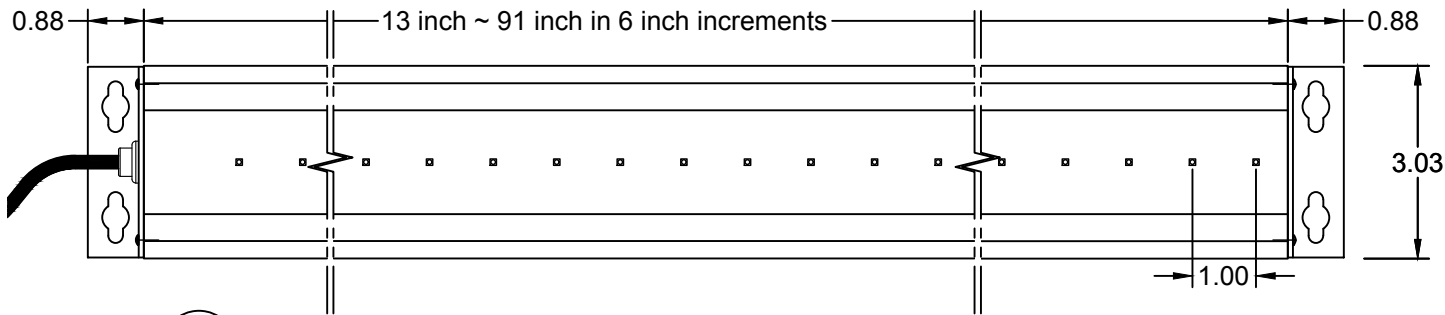

2 PLAN VIEW SATELLITE
SCALE: 4"=1'-0"