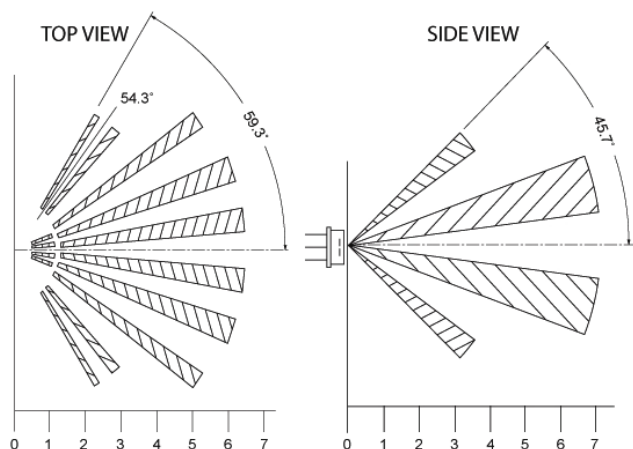

TASK: Shallow Profile LED Fixture

Dimmable solid color line voltage fixture for use as a task light.

TASK LIGHT LENGTHS:
in inches.

TASK LIGHT MASTER:

Length **A** is in reference to the overall length of the fixture. This measurement includes the 3" sensor and the actual light output. Length **B** is in reference to the actual light output.

TASK LIGHT SATELLITE:

Length **C** is in reference to the overall length of the fixture which is the actual light output. Satellite fixtures do not come with a sensor.

*Please allow an additional 2" for the fixed mount brackets to be mounted to the surface.

TASK LIGHT-MASTER	LENGTH	A	B	TASK LIGHT-SATELLITE	C	EQUIVALENT In FEET
				BF-TASK-S-13	13"	1 FT
BF-TASK-M-16	16"	15.5	12.5	BF-TASK-S-19	19"	1.5 FT
BF-TASK-M-22	22"	21.5	18.5	BF-TASK-S-25	25"	2 FT
BF-TASK-M-28	28"	27.5	24.5	BF-TASK-S-31	31"	2.5 FT
BF-TASK-M-34	34"	33.5	30.5	BF-TASK-S-37	37"	3 FT
BF-TASK-M-40	40"	39.5	36.5	BF-TASK-S-43	43"	3.5 FT
BF-TASK-M-46	46"	45.5	42.5	BF-TASK-S-49	49"	4 FT
BF-TASK-M-52	52"	51.5	48.5	BF-TASK-S-55	55"	4.5 FT
BF-TASK-M-58	58"	57.5	54.5	BF-TASK-S-61	61"	5 FT
BF-TASK-M-64	64"	63.5	60.5	BF-TASK-S-67	67"	5.5 FT
BF-TASK-M-70	70"	69.5	66.5	BF-TASK-S-73	73"	6 FT
BF-TASK-M-76	76"	75.5	72.5	BF-TASK-S-79	79"	6.5 FT
BF-TASK-M-82	82"	81.5	78.5	BF-TASK-S-85	85"	7 FT
BF-TASK-M-88	88"	87.5	84.5	BF-TASK-S-91	91"	7.5 FT

OCCUPANCY / VACANCY SENSOR DISTRIBUTION PATTERN:

120° x 90° Distribution