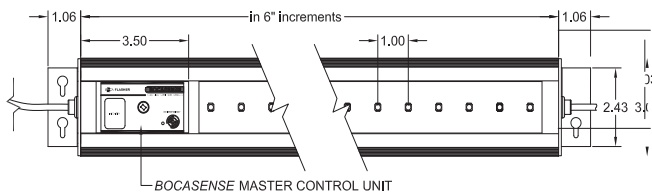

DIAGRAMS & DIMENSIONS:

PLAN VIEW

ELEVATION VIEW

MOUNTING INFORMATION:

L-Bracket - see plan OR

Magnetic plates attach to the back.
*Option not available with hardwire install.

* For vertical installation please contact the factory for specific mounting instructions.

* For installations above 4' please contact the factory.

TECHNICAL SPECIFICATIONS:

WATTAGE: Clean Boost: 15 / Hi: 9 / Mid: 5 / Lo: 3	TOTAL WIDTH: 3.03"
INPUT VOLTAGE: 90-120VAC 230-277VAC	TOTAL HEIGHT: Not including clip 0.85"
INPUT CURRENT: Model dependent.	MOUNTING: L-bracket or magnetic bar.
CONTROL: Integral touch dimmer, vacancy / occupancy sensor standard.	COLOR OPTIONS: 2700K, 3000K, 3500K, 4000K, 5000K
POWER CABLE: UL standard 6 ft.	OPTICS AVAILABLE: 120°
LENGTH: Master fixture 16" - 88" ; satellite fixtures 13" - 91" 6" increments allow 1" for each L-Bracket and 2" for power feed cable.	RATING: Interior only.
	COLOR RENDERING INDEX (CRI): 90 + CRI

PROJECT SPECIFICATIONS:

Task	Master = M Satellite = S *Masters have on/off dimming, & optional occ/vac sensor.	COLOR OPTION: 2700K, 3000K, 3500K, 4000K, 5000K	INPUT VOLTAGE: 120V 277V	FINISH:
	OCCUPANCY / VACANCY SENSOR: No Sensor = NS 85° x 75° = 85° 120° x 90° = 120°	MOUNTING: Magnetic Bars = MB* L-shaped Bracket = LB *This option is not available with hardwiring (HW)	WIRING: Three prong plug = EP Hardwired = HW	OPTIONS: