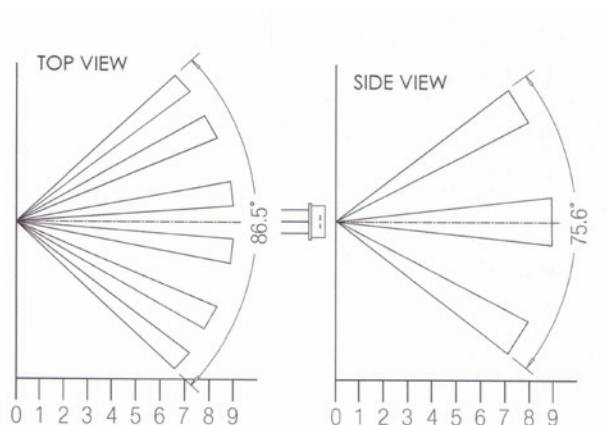

85° x 75° Distribution

We are constantly improving our fixtures and reserve the right to change options and specifications. For specific requirements, contact your Boca Flasher sales representative. This product complies with IES LM-79-08 testing procedures and relevant standards. Lumeline Lighting System meets or exceeds Title 24 Compliance. >45 Lumens per Watt. For additional information and details visit our website at www.bocafasher.com. All products proudly manufactured in the USA. Boca Flasher, Inc. 508 South Military Trail, Deerfield Beach, Florida 33442 USA Phone: 561.989.5338 Fax: 561.982.8323 © 2017 Boca Flasher, Inc. All rights reserved. All names and trademarks are property of their respective owners. REV 06-2017