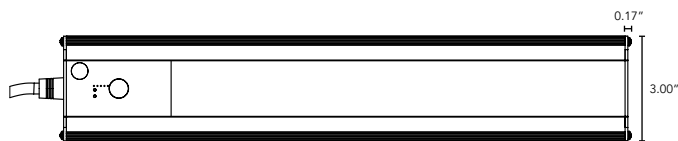

- L bracket or magnetic mounting makes installation easy.
- Vacancy/occupancy sensors ensure fixture is energy efficient. User can select either vacancy or occupancy on sensor.
- Sensor range of either 85° or 120°.
- Many options in color temperature to suit a range of projects.
- Available for temporary or permanent installation.
- Boca Flasher's patented CleanDim® technology ensures even dimming from 0-100%.
- Fixture comes with diffused lens standard. Call Boca Flasher for more options.
- Clean Light option allows temporary light output boost.
- Interior installations only.
- Maximum of 30 LED boards per power feed.

PRODUCT SPECIFICATIONS:

Task	COLOR OPTION	VOLTAGE	FINISH	OCCUPANCY / VACANCY SENSOR	MOUNTING	WIRING	OPTION
S Satellite	2700K	120V	W White	NS No Sensor	MB Magnetic Bars This option is not available with hardwiring (HW)	EP Three Prong Plug	
M Master (Masters have on/off dimming & optional occ/vac sensor)	3000K	277V		85° 85° x 75°	LB L-Shaped Bracket	HW Hardwired	
	3500K			120° 120° x 90°			
	4000K						
	5000K						

DIMENSIONS:

Plan View

Elevation View

TASK

Shallow Profile LED Fixture

TECHNICAL SPECIFICATIONS:

WATTAGE	Clean Boost: 15 / Hi: 9 / Mid: 5 / Lo: 3
INPUT VOLTAGE	90-120VAC 230-277VAC
INPUT CURRENT	Model Dependent
CONTROL	Integral touch dimmer, vacancy / occupancy sensor standard*
LED SPACING	1" x 1.5" on center
LENGTH	Master fixture 16" - 88": satellite fixtures 13" - 91" 6" increments allow 1" for each L-Bracket and 2" for power feed cable.
TOTAL HEIGHT	0.85" (not including clip)
TOTAL WIDTH	3.03"
COLOR OPTIONS	2700K, 3000K, 3500K, 4000K, 5000K
MOUNTING	L-Bracket or Magnetic Bar
AVAILABLE OPTICS	120°
RATING	Interior Only
COLOR RENDERING INDEX (CRI)	90 + CRI
POWER CABLE	UL Standard 6 ft.