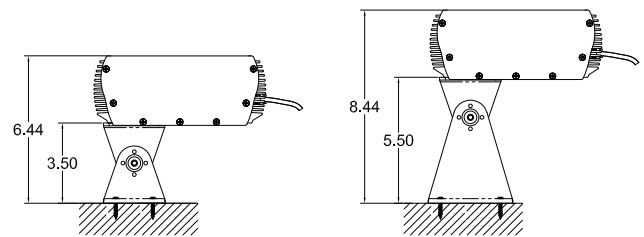

MOUNTING INFORMATION:

*For vertical installation please contact the factory for specific mounting instructions.

*For installations above 4' please contact the factory.

TECHNICAL SPECIFICATIONS:

WATTAGE: 48 watts per linear ft.	TOTAL HEIGHT: 3.05"
INPUT VOLTAGE: 90-120VAC, 230-277VAC	MOUNTING: Swivel bracket large swivel.
CONTROL: Leading-edge / Trailing-edge line dimmer 0-10V, DMX.	COLOR OPTIONS: 2700K, 3000K, 3500K, 4000K, 5000K, amber, r, g, b
POWER CABLE: UL standard 6 ft.	OPTICS AVAILABLE: 10°, 24°, 36°, 10° x 45° (r,g,b), 120°
LED SPACING: 1" x 1.5" on center.	RATING: Dry, IP65, IP68
LENGTH: 1 ft, 2 ft, 4 ft.	COLOR RENDERING INDEX (CRI): 90 + CRI
TOTAL WIDTH: 7.50"	

PROJECT SPECIFICATIONS:

SBL	—	MC	—	COLOR OPTION: 2700K, 3000K, 3500K, 4000K, 5000K, amber, red, green, blue	—	OPTIC: 10°, 24°, 36°, 10°x45° (R,G,B), 120°	—	VOLTAGE: 90-120VAC = 120V 230-277VAC = 277V
A	—	FINISH:	—	LOCATION: Interior = I Exterior (IP65) = E Wet (IP68) = W	—	MOUNTING: Swivel=S Large Swivel=LS	—	OPTION: