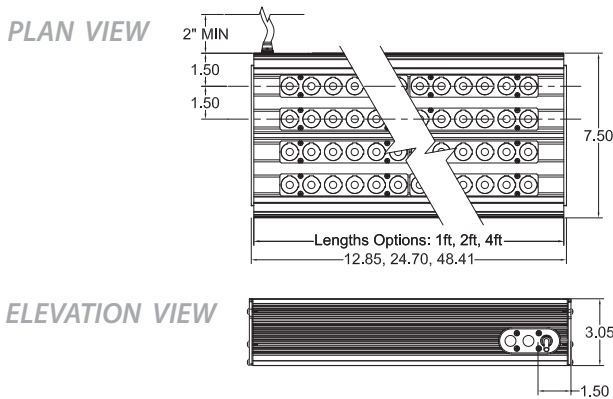

DATE: _____ TYPE: _____ PROJECT: _____ CUSTOMER: _____

High Intensity Solid Color LED Fixture

Dimmable high intensity solid color line voltage fixture available with a variety of options. The Boca SBL-MC is a powerful instrument developed for large-coverage illumination. This line voltage fixture eliminates the need for secondary transformers, making installation contractor friendly. SBL-MC can be fabricated with a range of optics and color temperature choices, affording a multitude of distribution and effect options. Boca's patented CleanDim® technology ensures even dimming from 0-100%. The housing is clear anodized aluminum with a durable finish making it weather and abrasion resistant. The SBL-MC is UL Listed for dry, damp, or wet location (model dependent).

DIAGRAMS & DIMENSIONS:

MOUNTING INFORMATION:

*For vertical installation please contact the factory for specific mounting instructions.

*For installations above 4' please contact the factory.

TECHNICAL SPECIFICATIONS:

WATTAGE: 48 watts per linear ft.	TOTAL HEIGHT: 3.05"
INPUT VOLTAGE: 90-120VAC, 230-277VAC	MOUNTING: Swivel bracket large swivel.
CONTROL: Leading-edge / Trailing-edge line dimmer 0-10V, DMX.	COLOR OPTIONS: 2700K, 3000K, 3500K, 4000K, 5000K, amber, r, g, b
POWER CABLE: UL standard 6 ft.	OPTICS AVAILABLE: 10°, 24°, 36°, 10° x 45° (r,g,b), 120°
LED SPACING: 1" x 1.5" on center.	RATING: Dry, IP65, IP68
LENGTH: 1 ft, 2 ft, 4 ft.	COLOR RENDERING INDEX (CRI): 90 + CRI
TOTAL WIDTH: 7.50"	

PROJECT SPECIFICATIONS:

SBL	—	MC	—	COLOR OPTION: 2700K, 3000K, 3500K, 4000K, 5000K, amber, red, green, blue	—	OPTIC: 10°, 24°, 36°, 10°x45° (R,G,B), 120°	—	VOLTAGE: 90-120VAC = 120V 230-277VAC = 277V
A	—	FINISH:	—	LOCATION: Interior = I Exterior (IP65) = E Wet (IP68) = W	—	MOUNTING: Swivel=S Large Swivel=LS	—	OPTION: