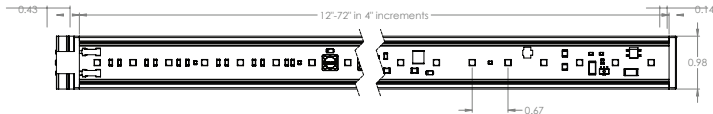

DIAGRAMS & DIMENSIONS:

PLAN VIEW