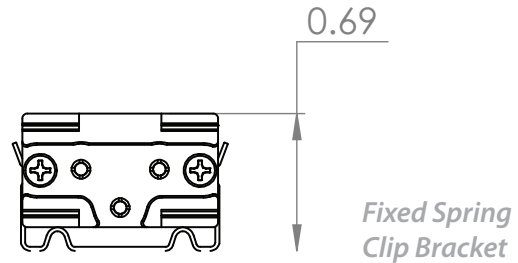

ELEVATION VIEW

MOUNTING INFORMATION: