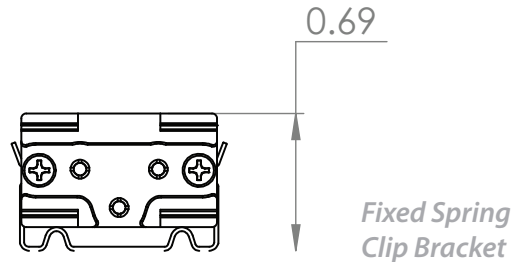

KEY FEATURES:

- Compact, variable light fixture for interior use.
- Fixture comes in 4" increments with a 12" minimum.
- Many options in color temperature to suit a range of projects. Call factory for additional options.
- Fixtures are compatible with both forward and reverse phase dimming 0-10V, DMX dimmable.
- Uses standard line voltage dimming in forward or reverse phase.
- Linkable for longer runs.
- Interior installation use only.

DIAGRAMS & DIMENSIONS:

PLAN VIEW

ELEVATION VIEW

MOUNTING INFORMATION:

* For vertical installation please contact the factory for specific mounting instructions.

TECHNICAL SPECIFICATIONS:

WATTAGE: 4 or 8 watts per linear ft.	TOTAL WIDTH: 0.91"
INPUT VOLTAGE: 120VAC	TOTAL HEIGHT: Not including clip .59"
CONTROL: Leading-edge/Trailing-edge line dimming, 0-10V.	MOUNTING: Fixed.
POWER CABLE: UL standard 6ft.	COLOR OPTIONS: 2400K, 2700K, 3000K, 3500K, 4000K, 5000K.
LED SPACING: 5/8" on center.	OPTICS AVAILABLE: 120°
LENGTH: 12" - 72" in 4" increments, allow 1/4" for each end cap and 2" for power feed cable.	RATING: Interior only.
	COLOR RENDERING INDEX (CRI): 90 + CRI