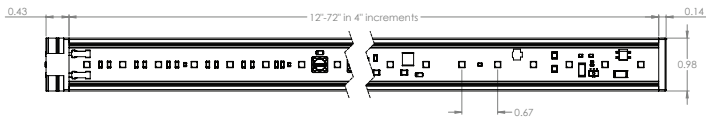

DATE:	TYPE:	PROJECT:	CUSTOMER:

Micro Profile LED Fixture Line Voltage

Dimmable solid color line voltage fixture for use in visible applications. The Boca Niche-HV is a very small line voltage fixture well suited to visible installations areas where space and energy consumption are constrained. Boca's patented CleanDim® technology ensures even dimming from 0-100%. The Niche-HV can be fabricated with a range of color temperature choices.

KEY FEATURES:

- Compact, variable light fixture for interior use.
- Fixture comes in 4" increments with a 12" minimum.
- Many options in color temperature to suit a range of projects. Call factory for additional options.
- Fixtures are compatible with both forward and reverse phase dimming 0-10V, DMX dimmable.
- Uses standard line voltage dimming in forward or reverse phase.
- Linkable for longer runs.
- Interior installation use only.

DIAGRAMS & DIMENSIONS:

PLAN VIEW

ELEVATION VIEW

MOUNTING INFORMATION:

* For vertical installation please contact the factory for specific mounting instructions.

TECHNICAL SPECIFICATIONS:

WATTAGE: 4 or 8 watts per linear ft.	TOTAL WIDTH: 0.91"
INPUT VOLTAGE: 120VAC	TOTAL HEIGHT: Not including clip .59"
CONTROL: Leading-edge/Trailing-edge line dimming, 0-10V.	MOUNTING: Fixed.
POWER CABLE: UL standard 6ft.	COLOR OPTIONS: 2400K, 2700K, 3000K, 3500K, 4000K, 5000K.
LED SPACING: 5/8" on center.	OPTICS AVAILABLE: 120°
LENGTH: 12" - 72" in 4" increments, allow 1/4" for each end cap and 2" for power feed cable.	RATING: Interior only.
	COLOR RENDERING INDEX (CRI): 90 + CRI

PROJECT SPECIFICATIONS:

Niche	—	HV	—		—		—	120°
				WATTAGE: 4 Watt = 4W 8 Watt = 8W		COLOR OPTION: 2400K, 2700K, 3000K, 3500K, 4000K, 5000K		OPTIC: 120°
				120V	—	A	—	
				VOLTAGE: 90-120VAC = 120V		FINISH: Clear Anodized Aluminum = A		LENS: Clear = C Diffused Lens = D