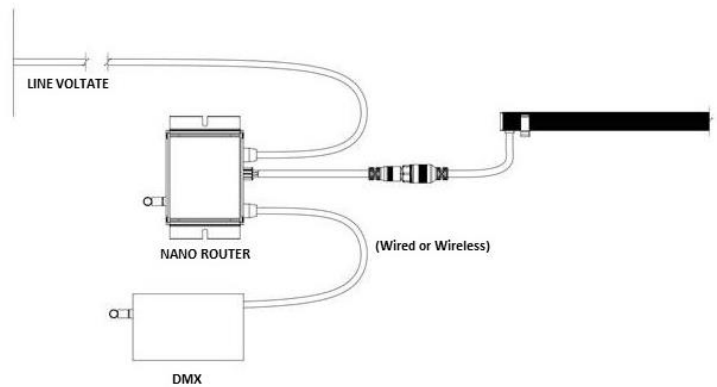

DIAGRAMS AND DIMENSIONS: