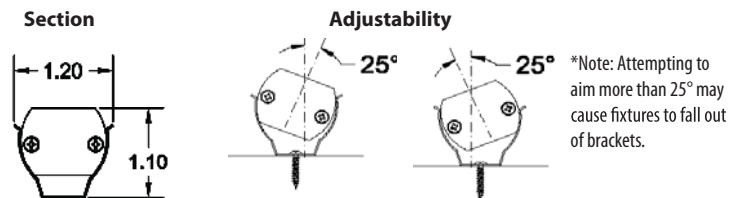

DIAGRAMS AND DIMENSIONS: