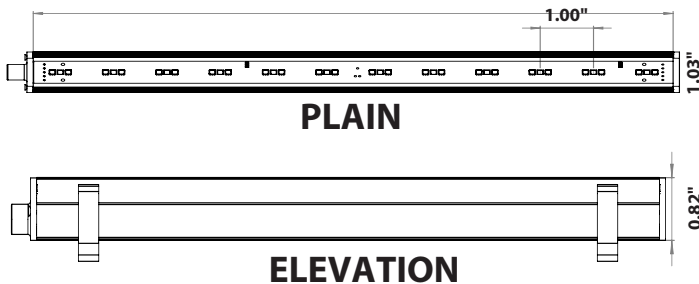

DIAGRAMS AND DIMENSIONS: