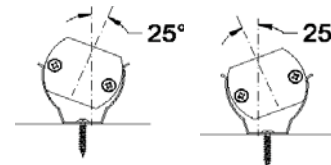

Adjustability