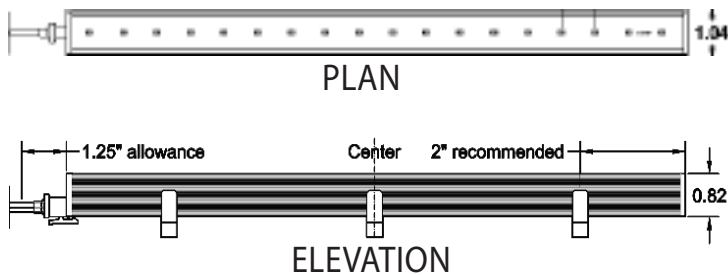

DIAGRAMS AND DIMENSIONS: