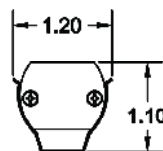

DATE: _____ TYPE: _____ PROJECT: _____ CUSTOMER: _____

Triple Diode DMX Controlled Line Voltage Small Profile Linear LED Fixture

RGBW Color Changing line voltage fixture for use where space is a concern but effect is essential. The Boca NANOMix is the latest addition to the Boca Nanolume family of products. The Four channel DMX fixture allows full RGB color mixing with the added option of delivering quality white light or any other single color LED. The system utilizes Boca Flasher's wireless network router array to ease any installation.

KEY FEATURES:

- Triple diode ensures even color washing, even at short distances.
- 4 Channel allowing use of white or single color additional LED.
- Compact, variable light fixture for dry location use only.
- Fixture comes in 6" increments (12" minimum).
- Many options and accessories to suit a range of projects.
- Integrates with Boca Wireless Router for ease of installation and control.
- Operates with standard 512 DMX controls.
- White or black finish, check factory for availability.
- Contact Boca Flasher for tips with custom installations.
- Total linear feet per power feed: 30 ft. @ 120V

WHITE OUTPUTS-NO RGB INCLUDED

Color Temperature (K)	WATTAGE	LUMENS	LM/W
2000	6	365	61
2400	6	470	79
2700	6	560	94
3000	6	695	116
3500	6	760	127
4000	6	800	134

DIAGRAMS AND DIMENSIONS:

Section

Adjustability

*Note: Attempting to aim more than 25° may cause fixtures to fall out of brackets.

* For vertical installation please contact the factory for specific mounting instructions.

*For installations above 4' please contact the factory.

TECHNICAL SPECIFICATIONS: