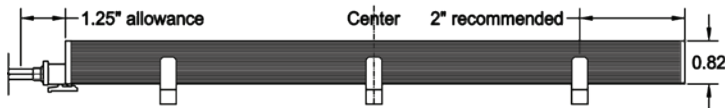

### KEY FEATURES:

- Compact, variable light fixture.
- Fixture comes in 4" increments with a 12" minimum.
- Many options in color temperature to suit a range of projects.
- Uses standard line voltage dimming.
- Fixtures are compatible with both forward and reverse phase dimming, 0-10V, DMX dimmable.
- Interior installations only.
- Contact Boca Flasher for tips with custom installation procedures.
- Total linear feet per power feed: 120V = 80 ft., 277V = 150 ft.

### DIAGRAMS & DIMENSIONS:

PLAN VIEW

ELEVATION VIEW

### TECHNICAL SPECIFICATIONS:

<b>WATTAGE:</b> 3 or 6 watts per linear ft.	<b>TOTAL WIDTH:</b> 1.04"
<b>INPUT VOLTAGE:</b> 90-120VAC 230-277V	<b>TOTAL DIAMETER:</b> 0.82"
<b>CONTROL:</b> Leading-edge/ Trailing-edge line dimmer 0-10V, DMX.	<b>MOUNTING:</b> Adjustable swivel clip
<b>LED SPACING:</b> 5/8" on center	<b>COLOR OPTIONS:</b> 2000K, 2400K, 2700K, 3000K, 3500K, 4000K, 5000K, 6500K
<b>LENGTH:</b> 12-72" increments, allow 1/4" for each end cap and 1.25" for power feed cable.	<b>OPTICS AVAILABLE:</b> 10°, 24°, 40°, 120°
<b>COLOR RENDERING INDEX (CRI):</b> 90 + CRI	<b>POWER CABLE:</b> UL standard 6 ft.
	<b>RATING:</b> Interior only