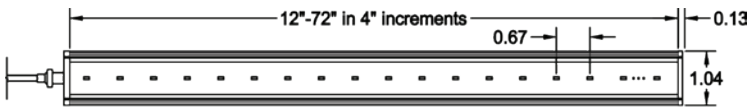

## Micro Profile LED Task and Cove Fixture

Dimmable Solid Color line voltage fixture for use as a task light or in a cove. The Boca NANOLUME is a small profile line voltage fixture well suited to cove areas where space and energy consumption are constrained. Boca's patented CleanDim® technology ensures even dimming from 0-100%. The NANOLUME can be fabricated with a range of color temperature choices, affording a multitude of options. The housing is a high temperature ABS plastic with a durable white or black finish, making it temperature and abrasion resistant.

### KEY FEATURES:

- Compact, variable light fixture.
- Fixture comes in 4" increments with a 12" minimum.
- Many options in color temperature to suit a range of projects.
- Uses standard line voltage dimming.
- Fixtures are compatible with both forward and reverse phase dimming, 0-10V, DMX dimmable.
- Interior installations only.
- Contact Boca Flasher for tips with custom installation procedures.
- Total linear feet per power feed: 120V = 80 ft., 277V = 150 ft.

### DIAGRAMS & DIMENSIONS:

PLAN VIEW

ELEVATION VIEW

### TECHNICAL SPECIFICATIONS:

<b>WATTAGE:</b> 3 or 6 watts per linear ft.	<b>TOTAL WIDTH:</b> 1.04"
<b>INPUT VOLTAGE:</b> 90-120VAC 230-277V	<b>TOTAL DIAMETER:</b> 0.82"
<b>CONTROL:</b> Leading-edge/ Trailing-edge line dimmer 0-10V, DMX.	<b>MOUNTING:</b> Adjustable swivel clip
<b>LED SPACING:</b> 5/8" on center	<b>COLOR OPTIONS:</b> 2000K, 2400K, 2700K, 3000K, 3500K, 4000K, 5000K, 6500K
<b>LENGTH:</b> 12-72" increments, allow 1/4" for each end cap and 1.25" for power feed cable.	<b>OPTICS AVAILABLE:</b> 10°, 24°, 40°, 120°
<b>COLOR RENDERING INDEX (CRI):</b> 90 + CRI	<b>POWER CABLE:</b> UL standard 6 ft.
	<b>RATING:</b> Interior only